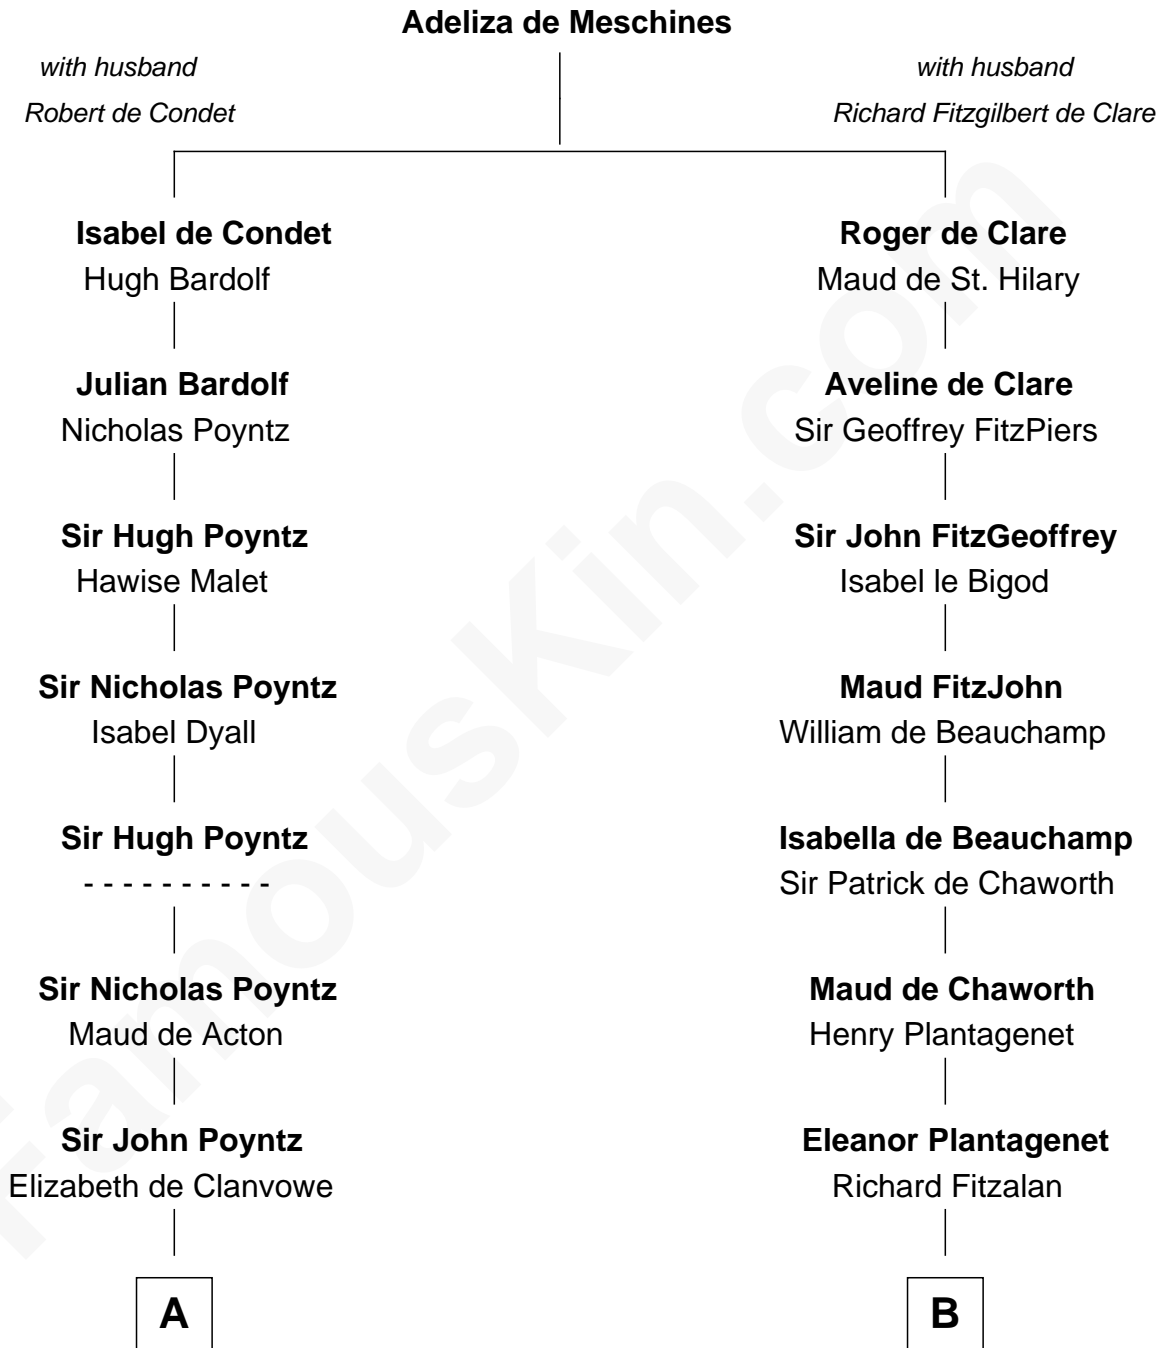

FamousKin.com

Relationship Chart of

William Ellery

Signer of the Declaration of Independence

19th cousin 2 times removed of

Jane (Appleton) Pierce

First Lady of President Franklin Pierce

C

Col. Job Almy

Ann Lawton

Elizabeth Almy

William Ellery

William Ellery

Signer of Declaration of Independence

D

Sarah Bradstreet