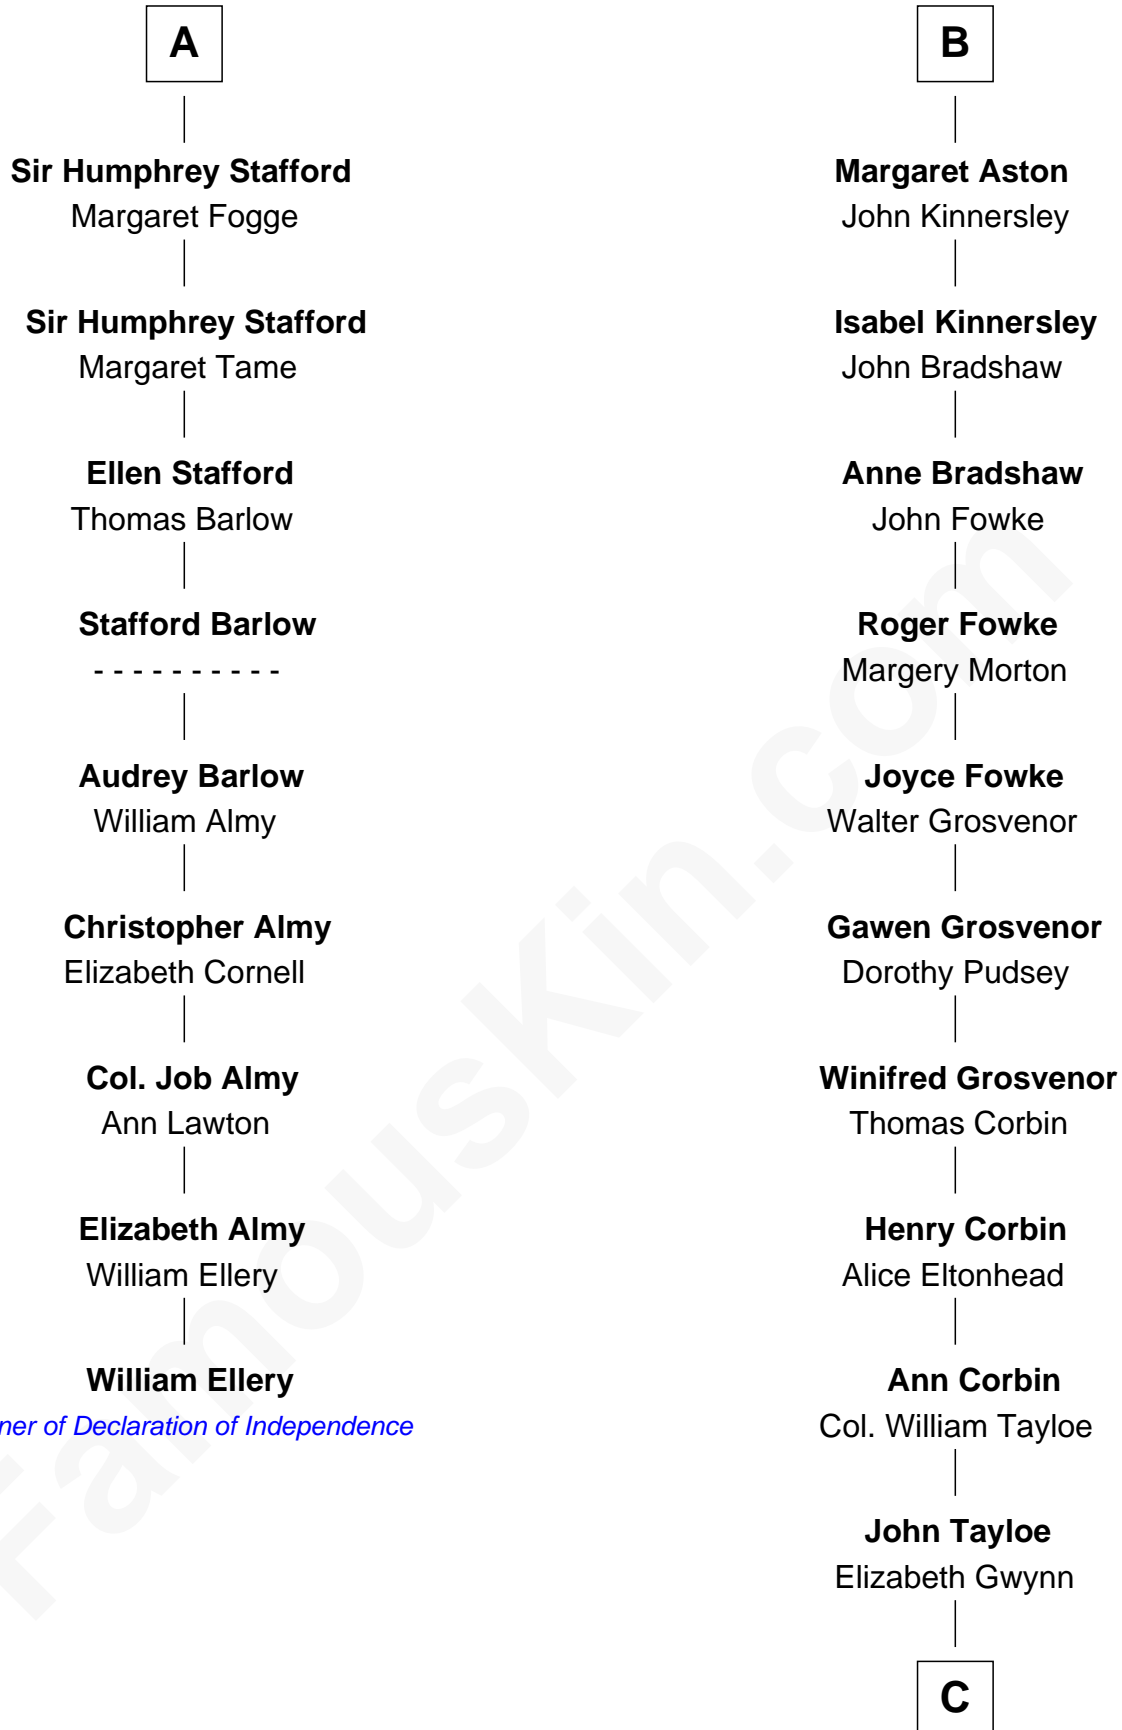

### William Ellery

*Signer of the Declaration of Independence*

15th cousin 6 times removed of

**John de Botetourte**  
Joyce la Zouche de Mortimer

**Joyce de Botetourte**  
Sir Baldwin Freville

**Sir Baldwin Freville**  
Maude le Scrope

**Joyce Freville**  
Sir Roger Aston

**Sir Robert Aston**  
Isabel Brereton

**John Aston**  
Elizabeth Delves

**B**

**C**

John Tayloe

Rebecca Plater

Elizabeth Tayloe

Col. Edward Lloyd

Col. Edward Lloyd