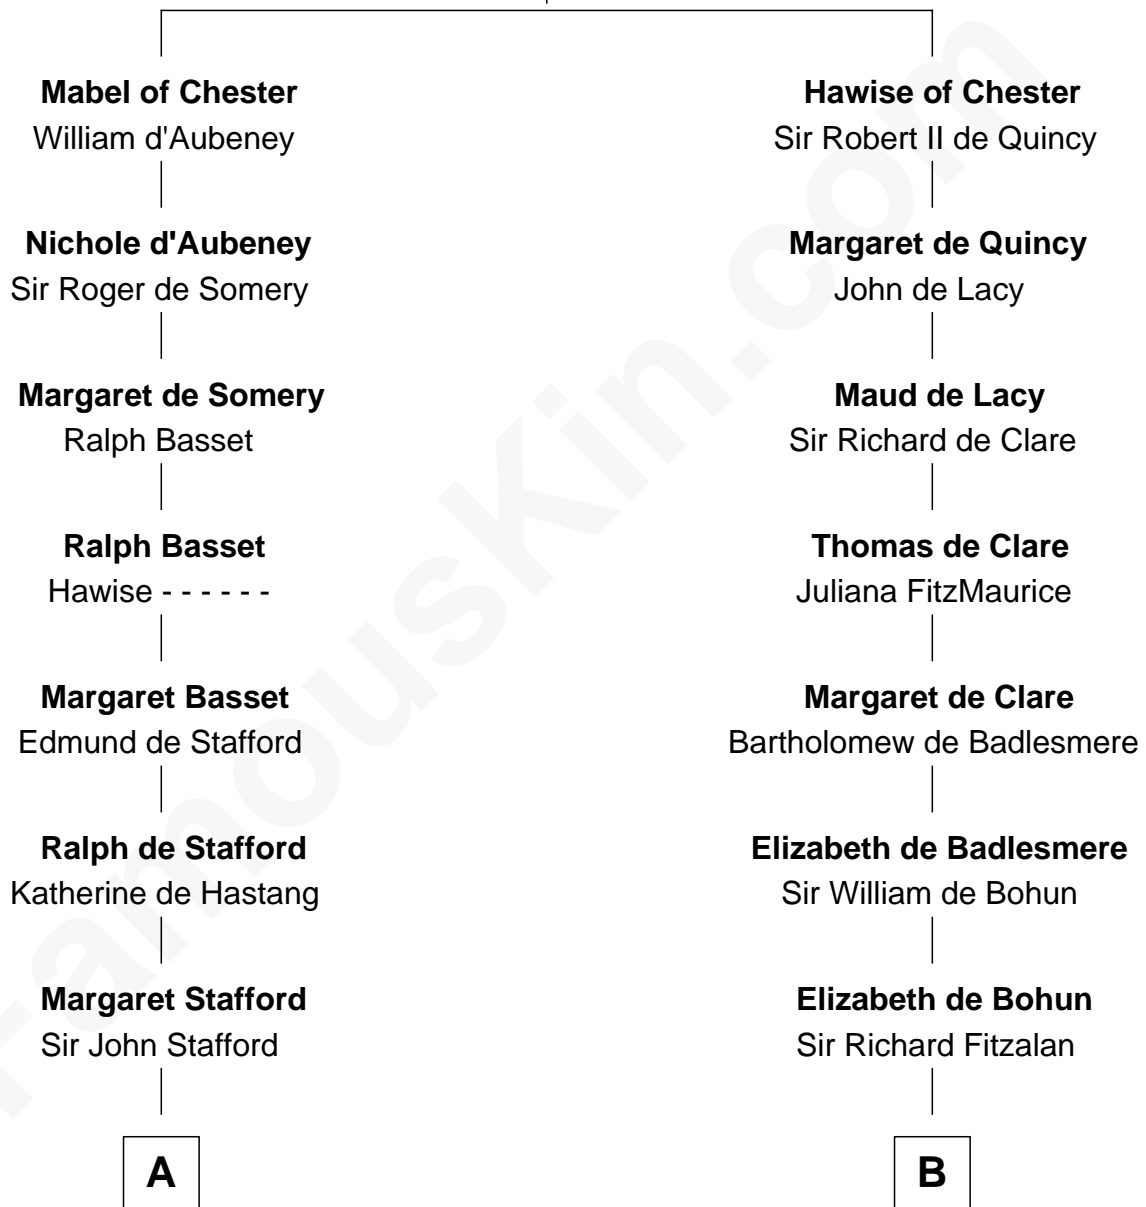

## Relationship Chart of

### William Ellery

*Signer of the Declaration of Independence*

19th cousin 1 time removed of

**Charles Goldsborough**  
*16th Governor of Maryland*

**Hugh de Kevelioc**  
Bertrade de Montfort

**C**

**Col. Job Almy**  
Ann Lawton

**Elizabeth Almy**  
William Ellery

**William Ellery**

*Signer of Declaration of Independence*

**D**

**Anna Maria Lloyd**  
Richard Tilghman

**William Tilghman**  
Margaret Lloyd

**Anna Maria Tilghman**  
Charles Goldsborough

**Charles Goldsborough**  
*16th Governor of Maryland*

FamousKin.com