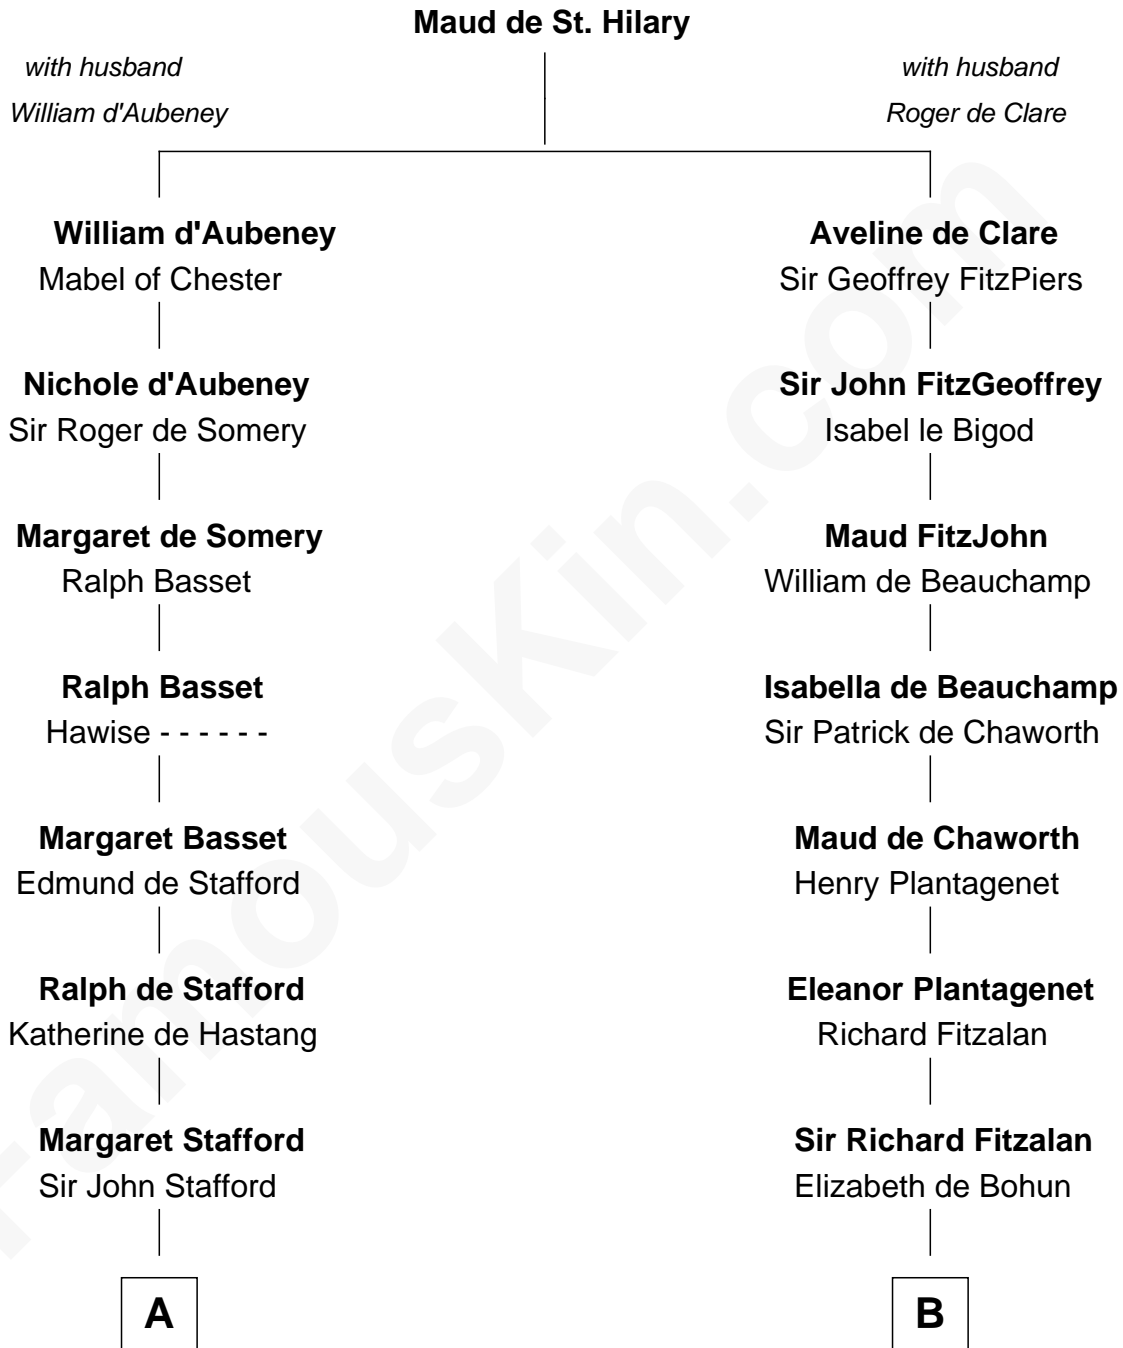

FamousKin.com

Relationship Chart of

William Ellery

Signer of the Declaration of Independence

19th cousin 1 time removed of

Charles Goldsborough
16th Governor of Maryland

C

Col. Job Almy

Ann Lawton

Elizabeth Almy

William Ellery

William Ellery

Signer of Declaration of Independence

D

Anna Maria Lloyd

Richard Tilghman

William Tilghman

Margaret Lloyd

Anna Maria Tilghman

Charles Goldsborough

Charles Goldsborough

16th Governor of Maryland

FamousKin.com