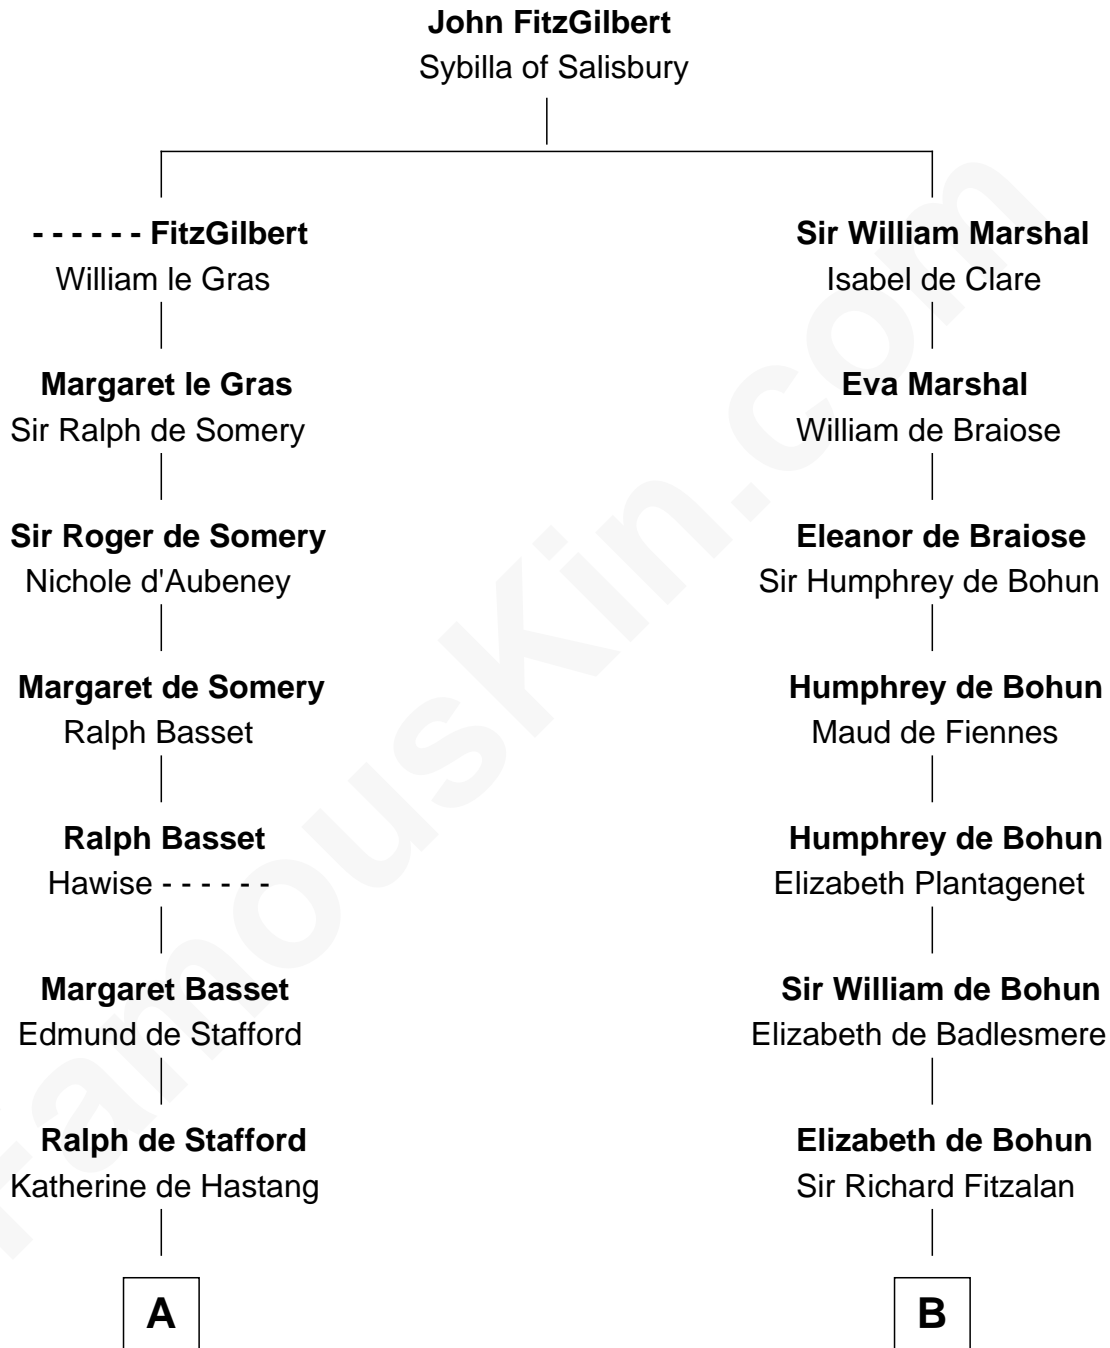

FamousKin.com

Relationship Chart of

William Ellery

Signer of the Declaration of Independence

20th cousin of

Charles Goldsborough
16th Governor of Maryland

C

Christopher Almy

Elizabeth Cornell

Col. Job Almy

Ann Lawton

Elizabeth Almy

William Ellery

William Ellery

Signer of Declaration of Independence

D

Anna Maria Lloyd

Richard Tilghman

William Tilghman

Margaret Lloyd

Anna Maria Tilghman

Charles Goldsborough

Charles Goldsborough

16th Governor of Maryland