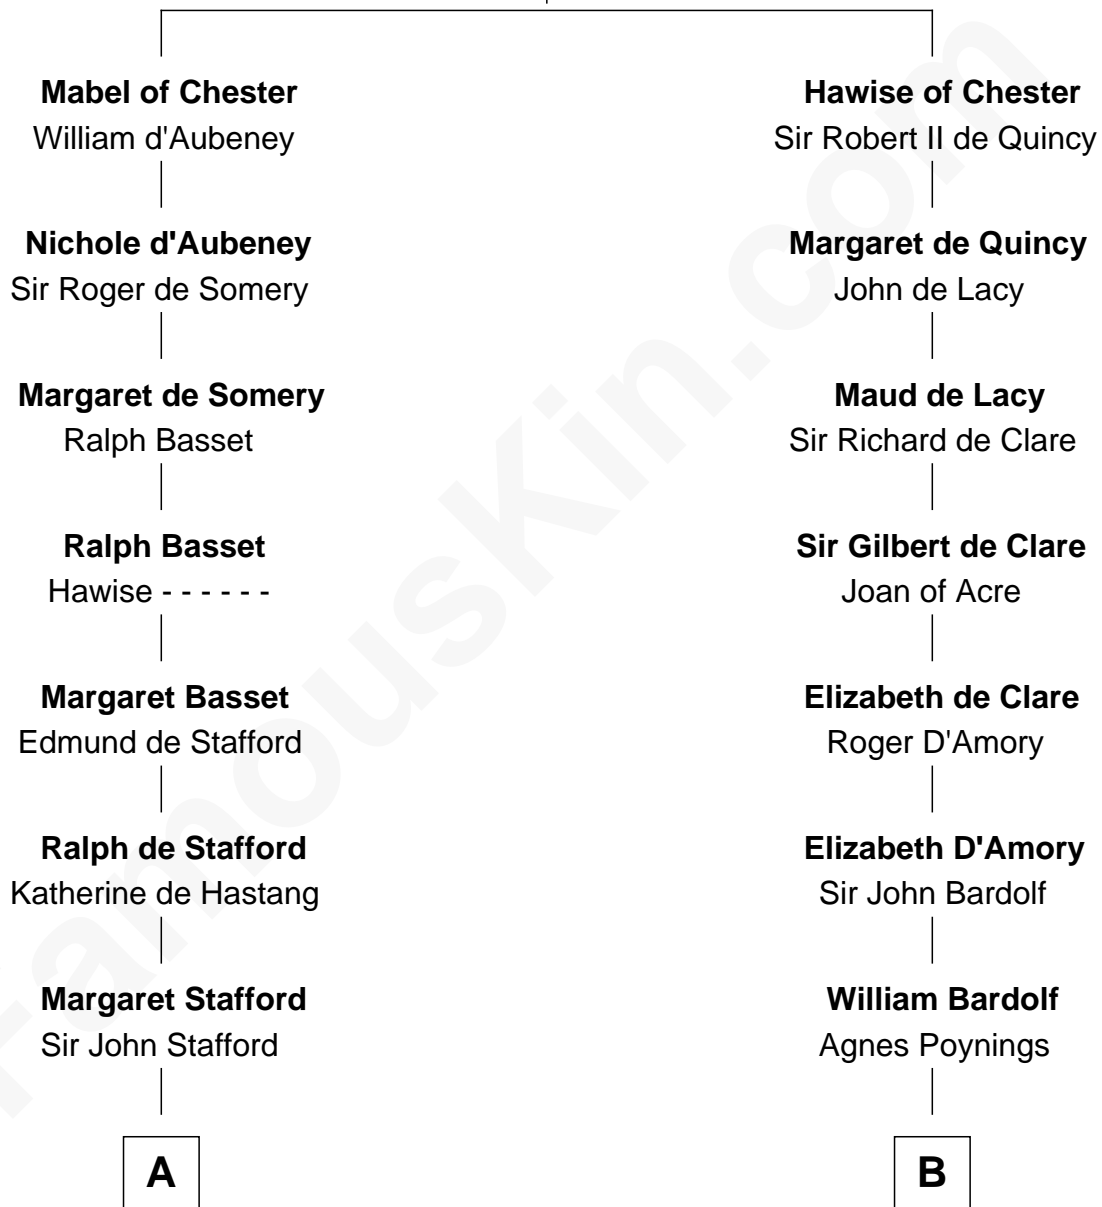

FamousKin.com

Relationship Chart of

William Ellery

Signer of the Declaration of Independence

19th cousin 1 time removed of

Charles Carnan Ridgely
15th Governor of Maryland

Hugh de Kevelioc
Bertrade de Montfort

C

Col. Job Almy

Ann Lawton

Elizabeth Almy

William Ellery

William Ellery

Signer of Declaration of Independence

D

John Howard

Mary Warfield

Rachel Howard

Col. Charles Ridgely

Achsah Ridgely

Charles R. Carnan

Charles Carnan Ridgely

15th Governor of Maryland