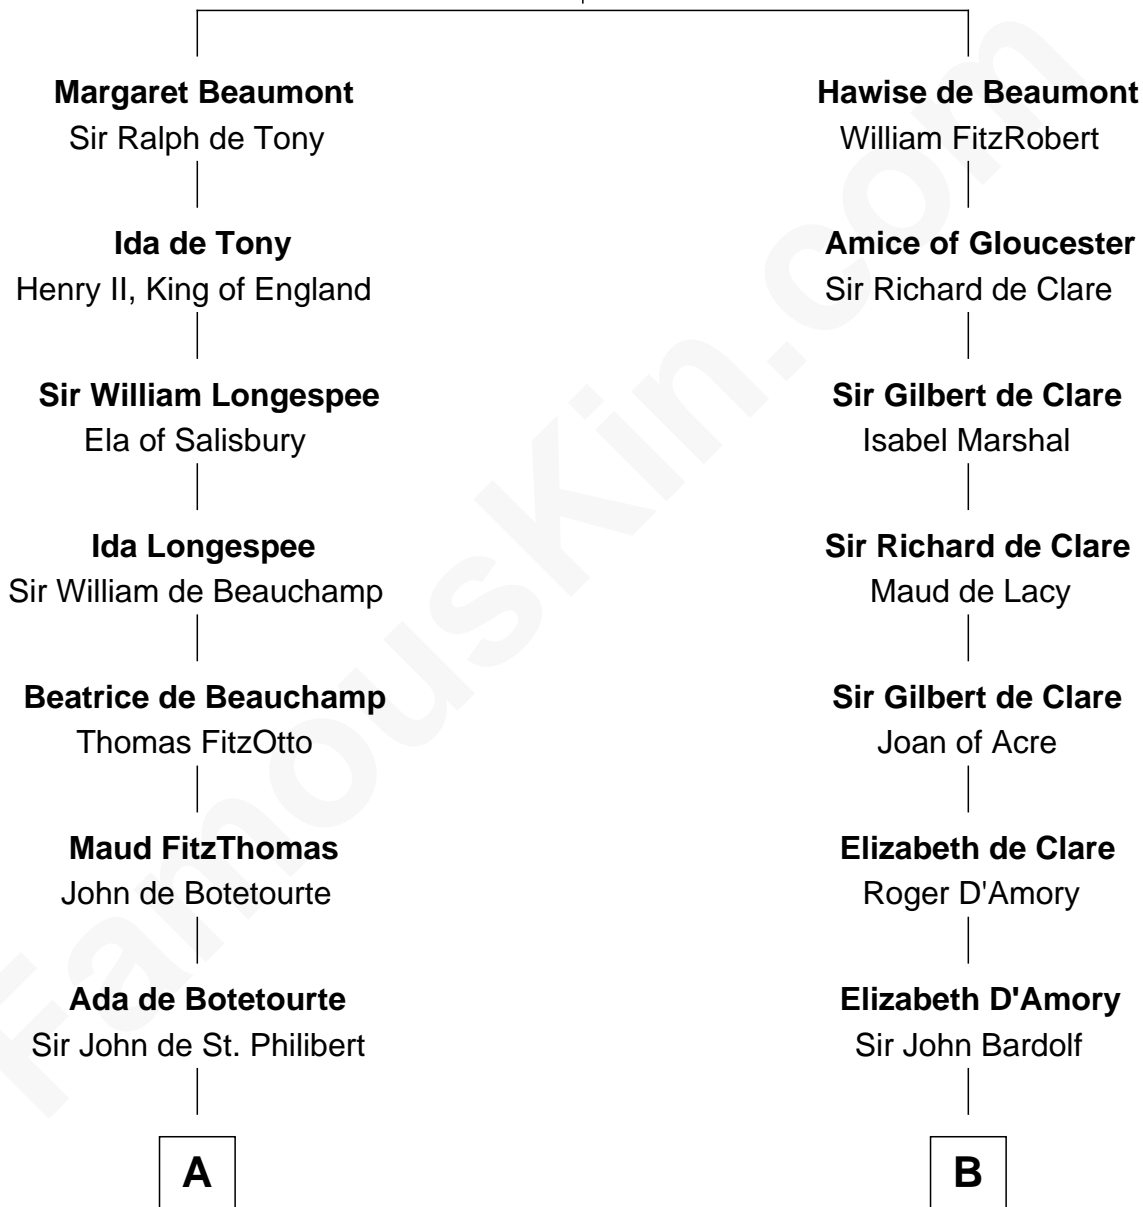

## Relationship Chart of

### William Ellery

*Signer of the Declaration of Independence*

21st cousin of

**Charles Carnan Ridgely**  
*15th Governor of Maryland*

**Robert de Beaumont**

Amicia de Gael

**C**

**Audrey Barlow**

William Almy

**Christopher Almy**

Elizabeth Cornell

**Col. Job Almy**

Ann Lawton

**Elizabeth Almy**

William Ellery

**William Ellery**