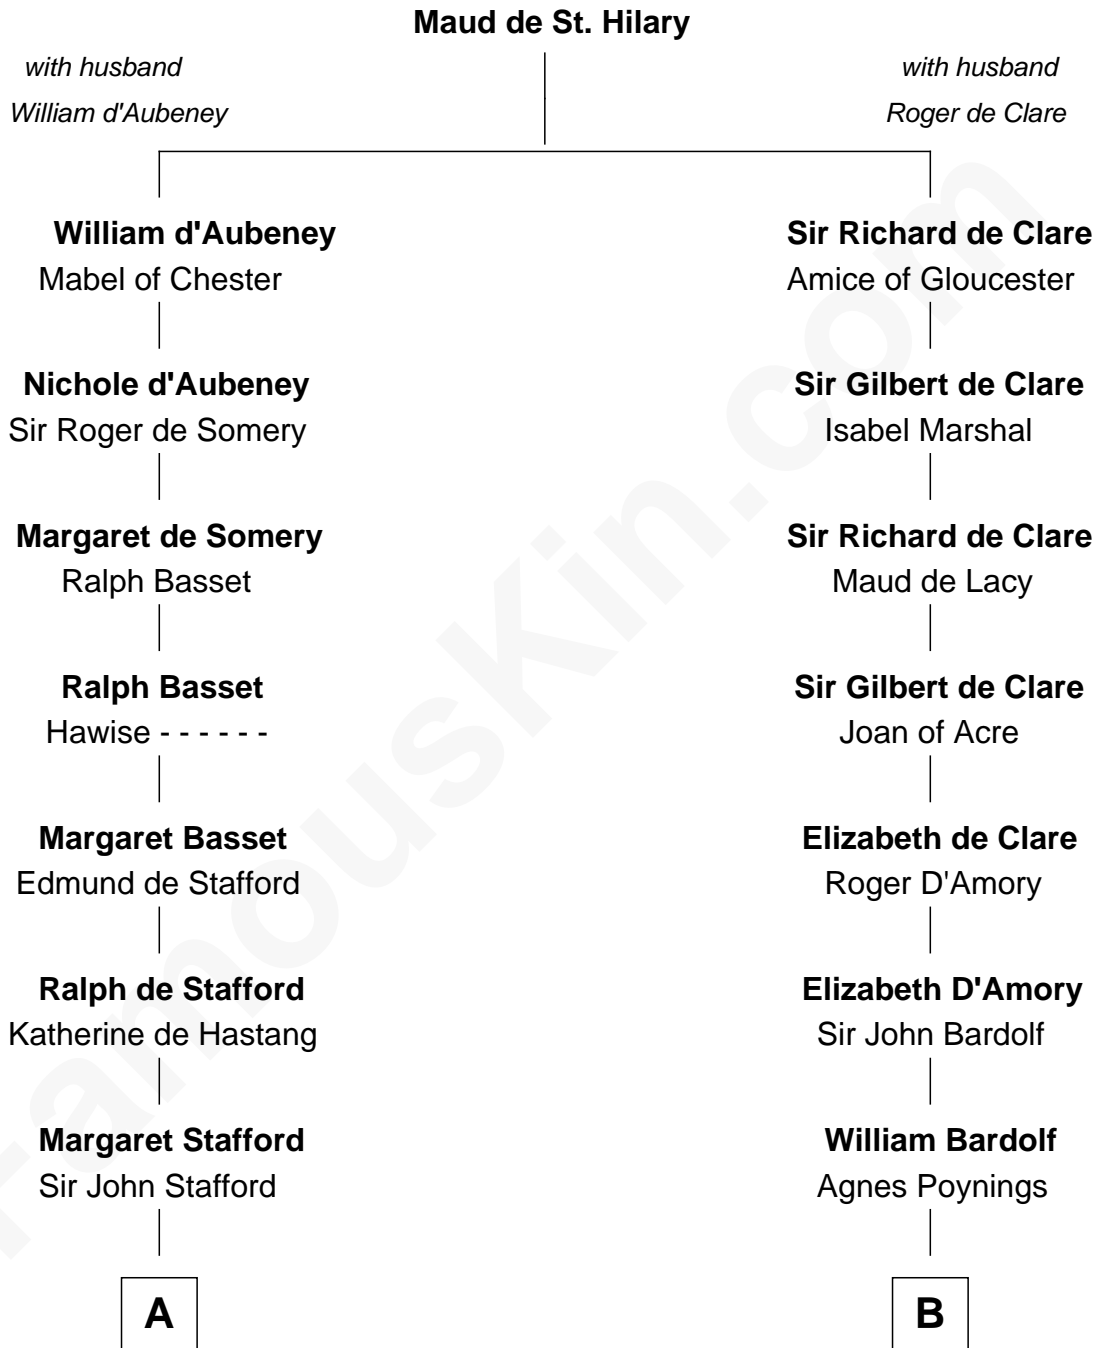

FamousKin.com

Relationship Chart of

William Ellery

Signer of the Declaration of Independence

19th cousin 1 time removed of

Charles Carnan Ridgely
15th Governor of Maryland

C

Col. Job Almy

Ann Lawton

Elizabeth Almy

William Ellery

William Ellery

Signer of Declaration of Independence

D

John Howard

Mary Warfield

Rachel Howard

Col. Charles Ridgely

Achsah Ridgely

Charles R. Carnan

Charles Carnan Ridgely

15th Governor of Maryland