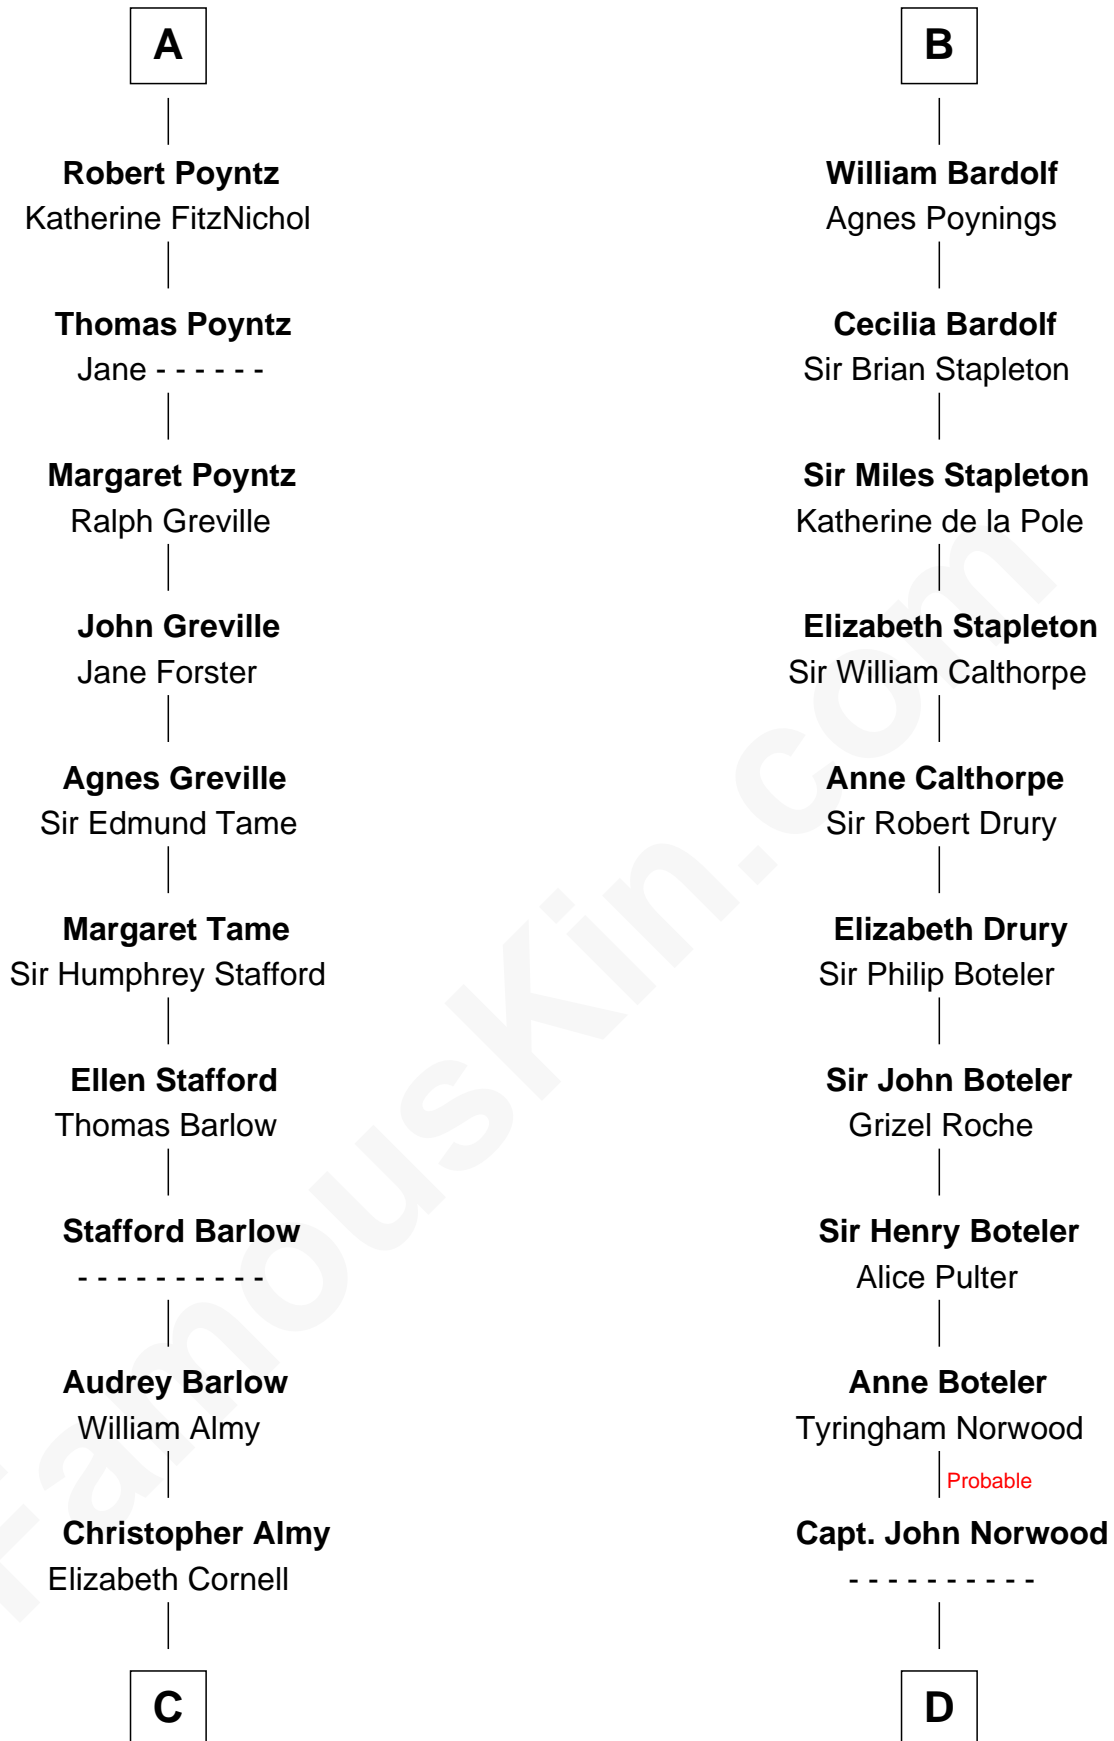

FamousKin.com

Relationship Chart of

William Ellery

Signer of the Declaration of Independence

19th cousin 2 times removed of

Charles Carnan Ridgely
15th Governor of Maryland

C

Col. Job Almy
Ann Lawton

Elizabeth Almy
William Ellery

William Ellery
Signer of Declaration of Independence

D

Susannah Norwood
John Howard

John Howard
Mary Warfield

Rachel Howard
Col. Charles Ridgely

Achsah Ridgely
Charles R. Carnan

Charles Carnan Ridgely
15th Governor of Maryland

FamousKin.com