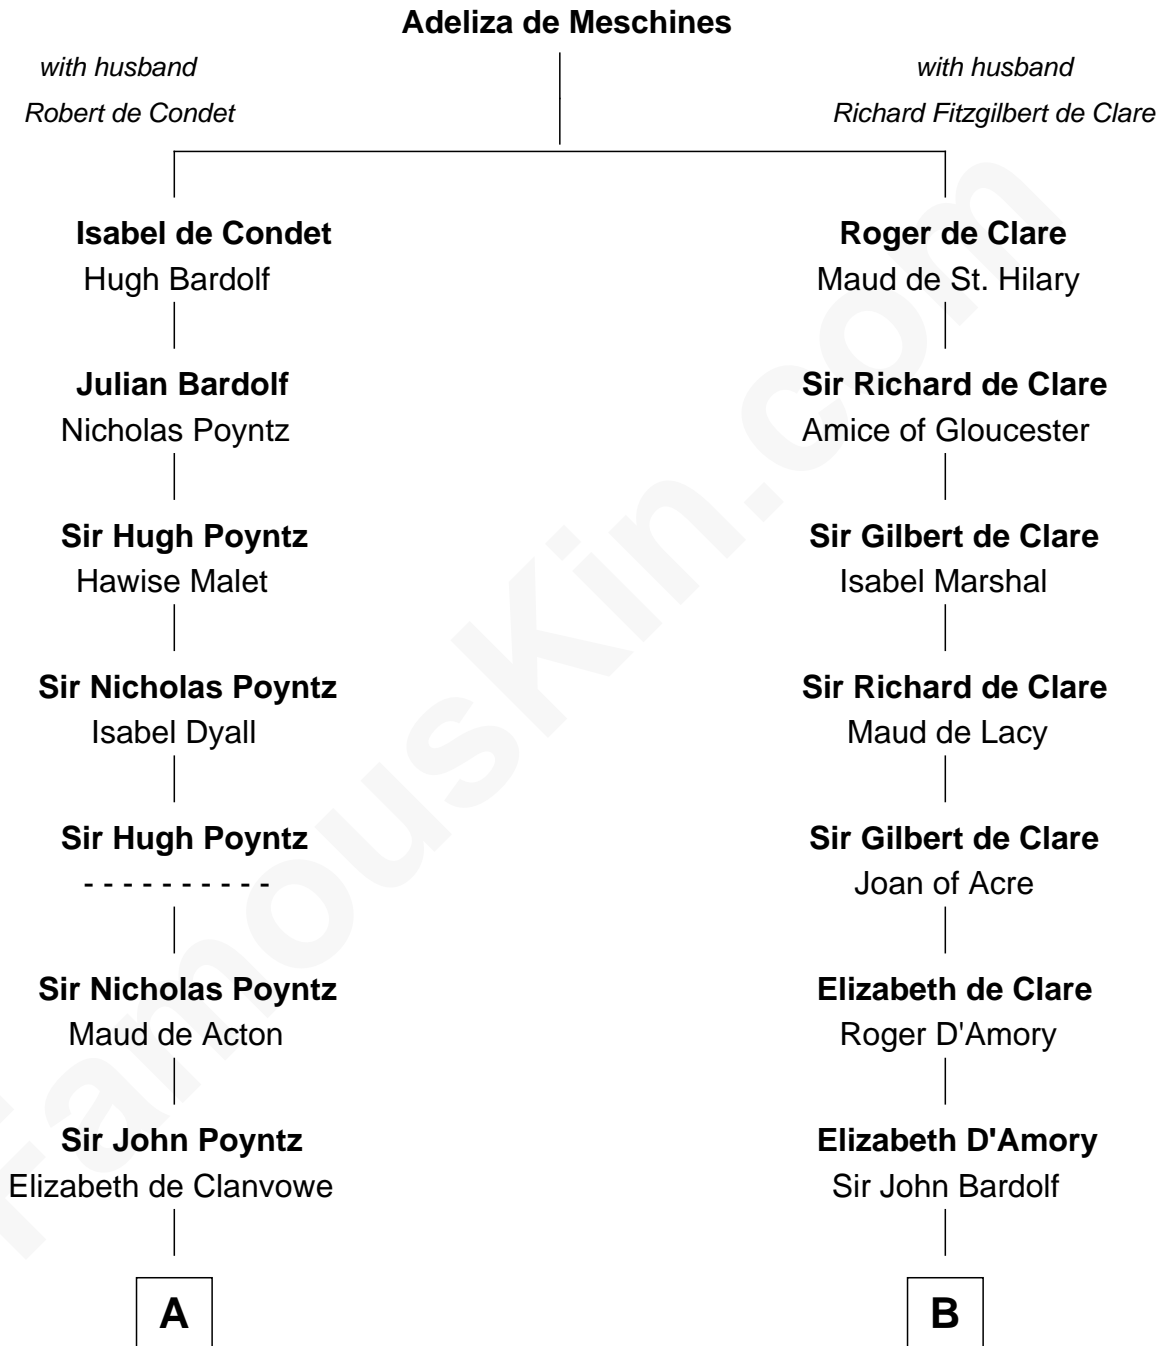

FamousKin.com

Relationship Chart of

William Ellery

Signer of the Declaration of Independence

19th cousin 2 times removed of

Charles Carnan Ridgely
15th Governor of Maryland

C

Col. Job Almy
Ann Lawton

Elizabeth Almy
William Ellery

William Ellery
Signer of Declaration of Independence

D

Susannah Norwood
John Howard

John Howard
Mary Warfield

Rachel Howard
Col. Charles Ridgely

Achsah Ridgely
Charles R. Carnan

Charles Carnan Ridgely
15th Governor of Maryland

FamousKin.com