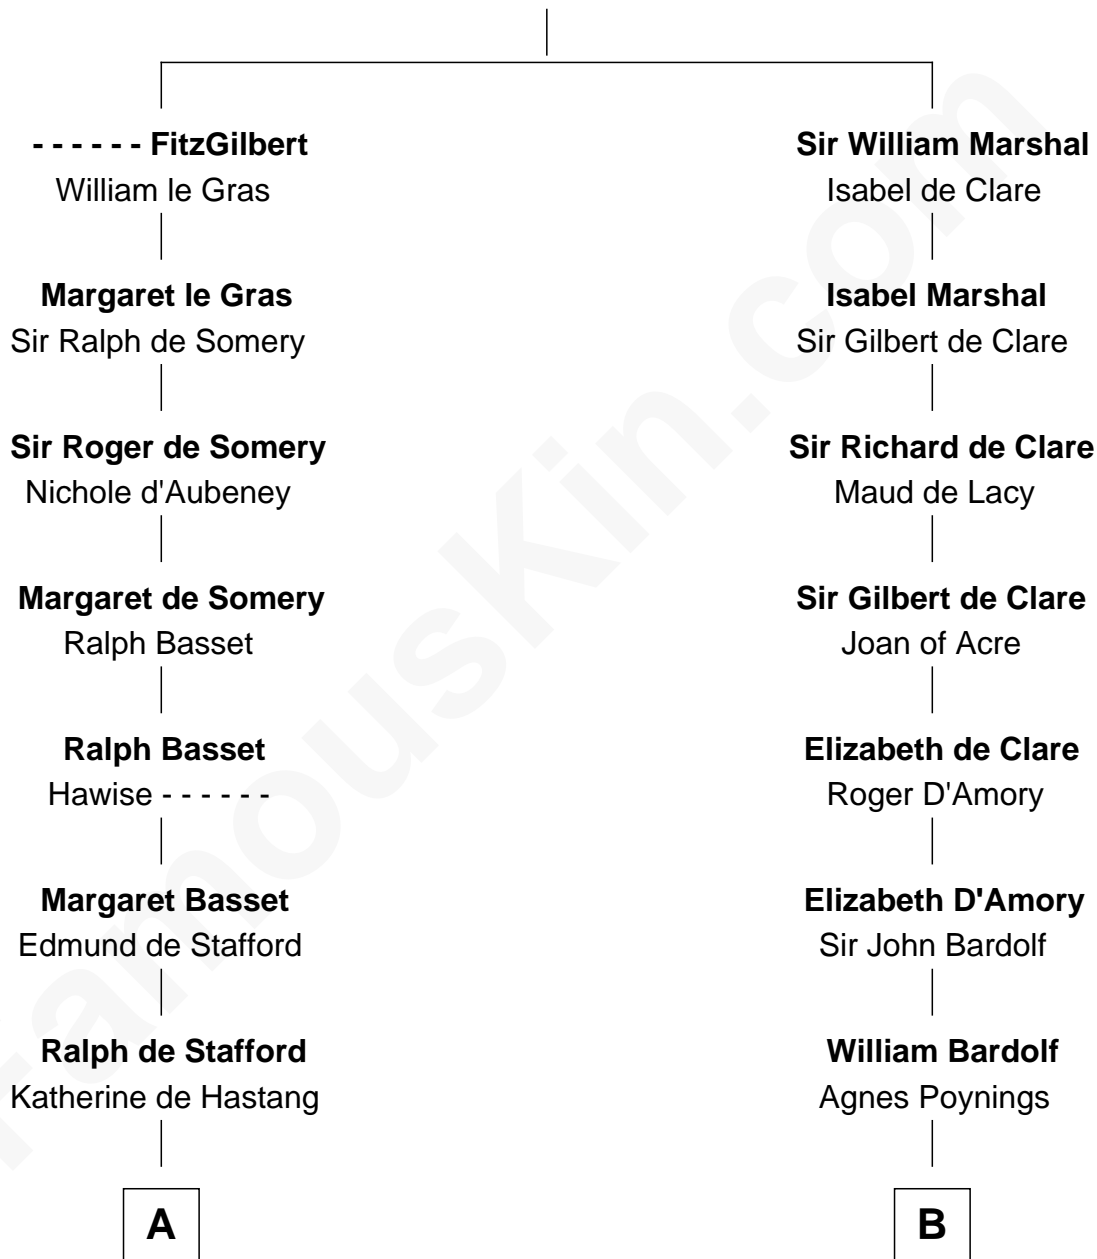

## Relationship Chart of

### William Ellery

*Signer of the Declaration of Independence*

20th cousin of

**Charles Carnan Ridgely**  
*15th Governor of Maryland*

**John FitzGilbert**  
Sybilla of Salisbury

**C**

**Christopher Almy**

Elizabeth Cornell

**Col. Job Almy**

Ann Lawton

**Elizabeth Almy**

William Ellery

**William Ellery**

*Signer of Declaration of Independence*

**D**

**John Howard**