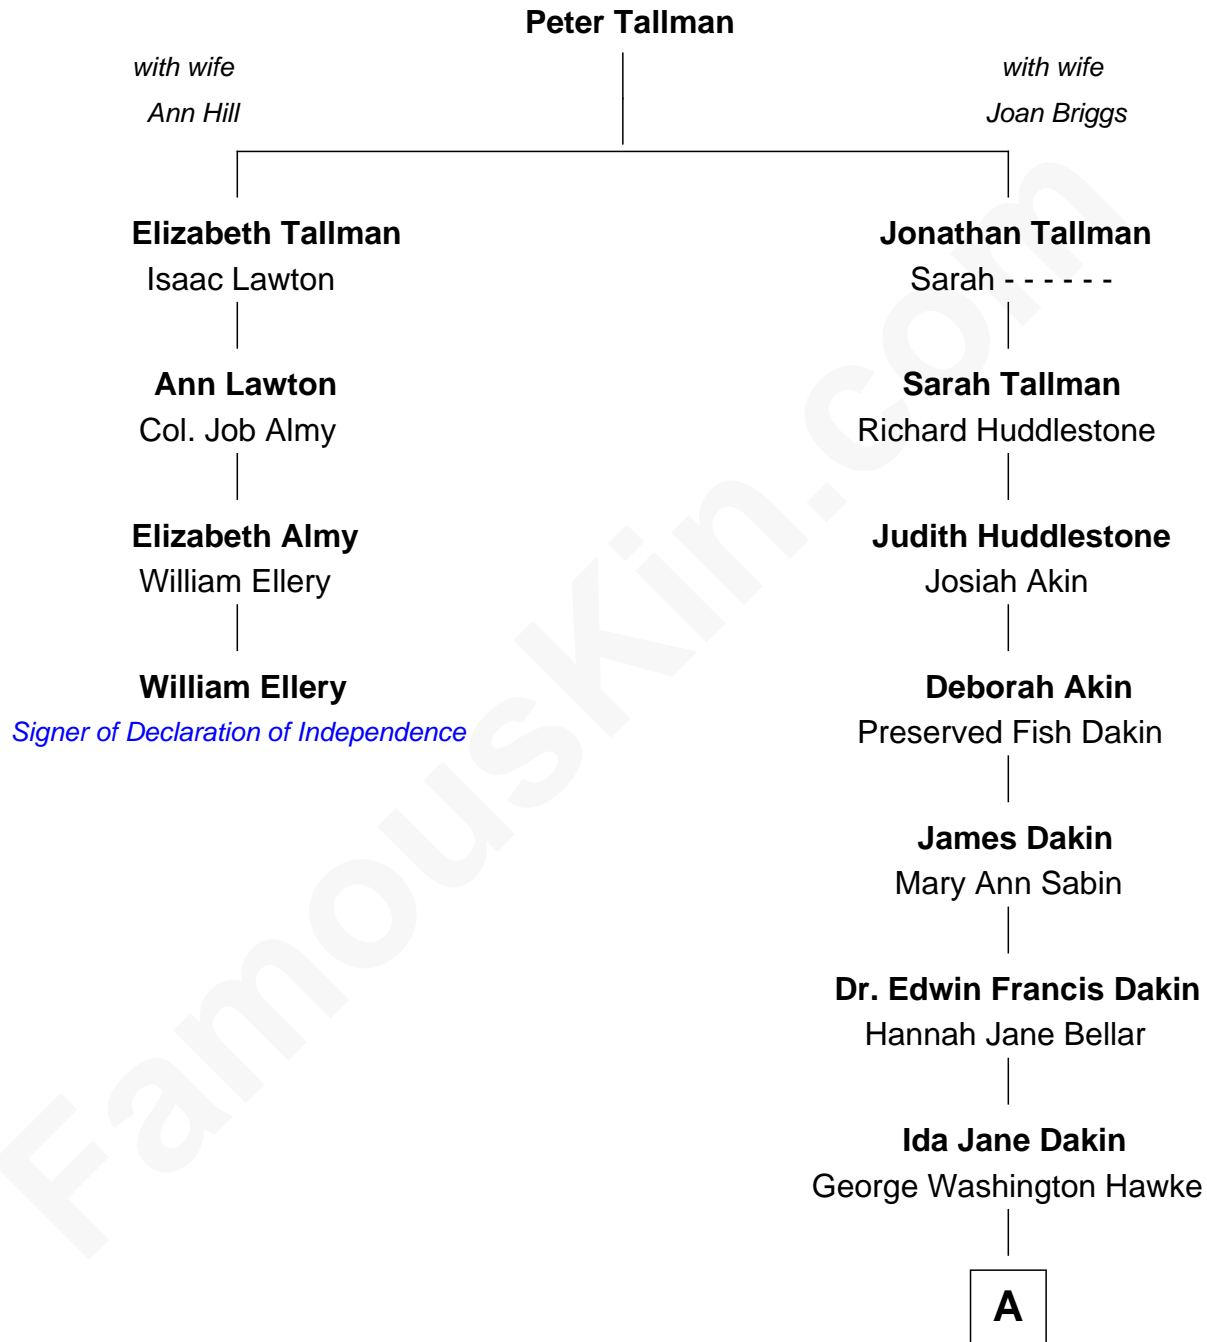

FamousKin.com

Relationship Chart of

William Ellery

Signer of the Declaration of Independence

3rd cousin 7 times removed of

Ethan Hawke

Actor, Director, Screenwriter, Novelist

A

—
Ronald M. Hawke

Edith S. Mosher

—
Frank Taylor Hawke

Betty Virginia Hartsock

—
James Steven Hawke

Leslie Carole Green

—
Ethan Hawke

Movie Actor