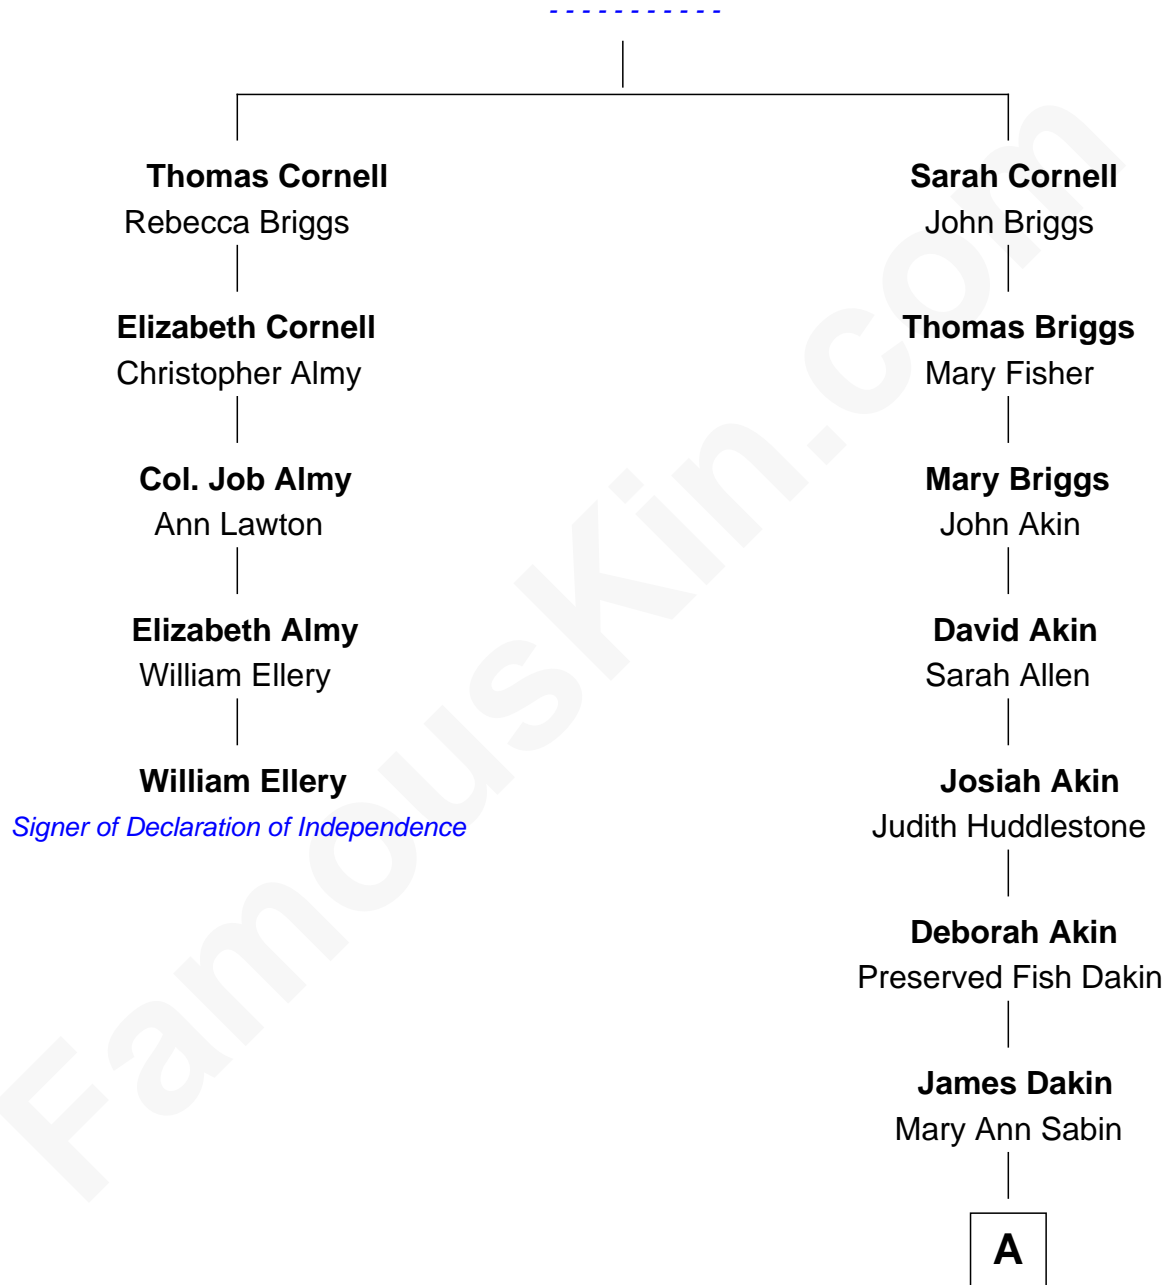

FamousKin.com

Relationship Chart of

William Ellery

Signer of the Declaration of Independence

4th cousin 8 times removed of

Ethan Hawke

Actor, Director, Screenwriter, Novelist

----- Cornell

A

Dr. Edwin Francis Dakin

Hannah Jane Bellar

Ida Jane Dakin

George Washington Hawke

Ronald M. Hawke

Edith S. Mosher

Frank Taylor Hawke

Betty Virginia Hartsock

James Steven Hawke

Leslie Carole Green

Ethan Hawke

Movie Actor