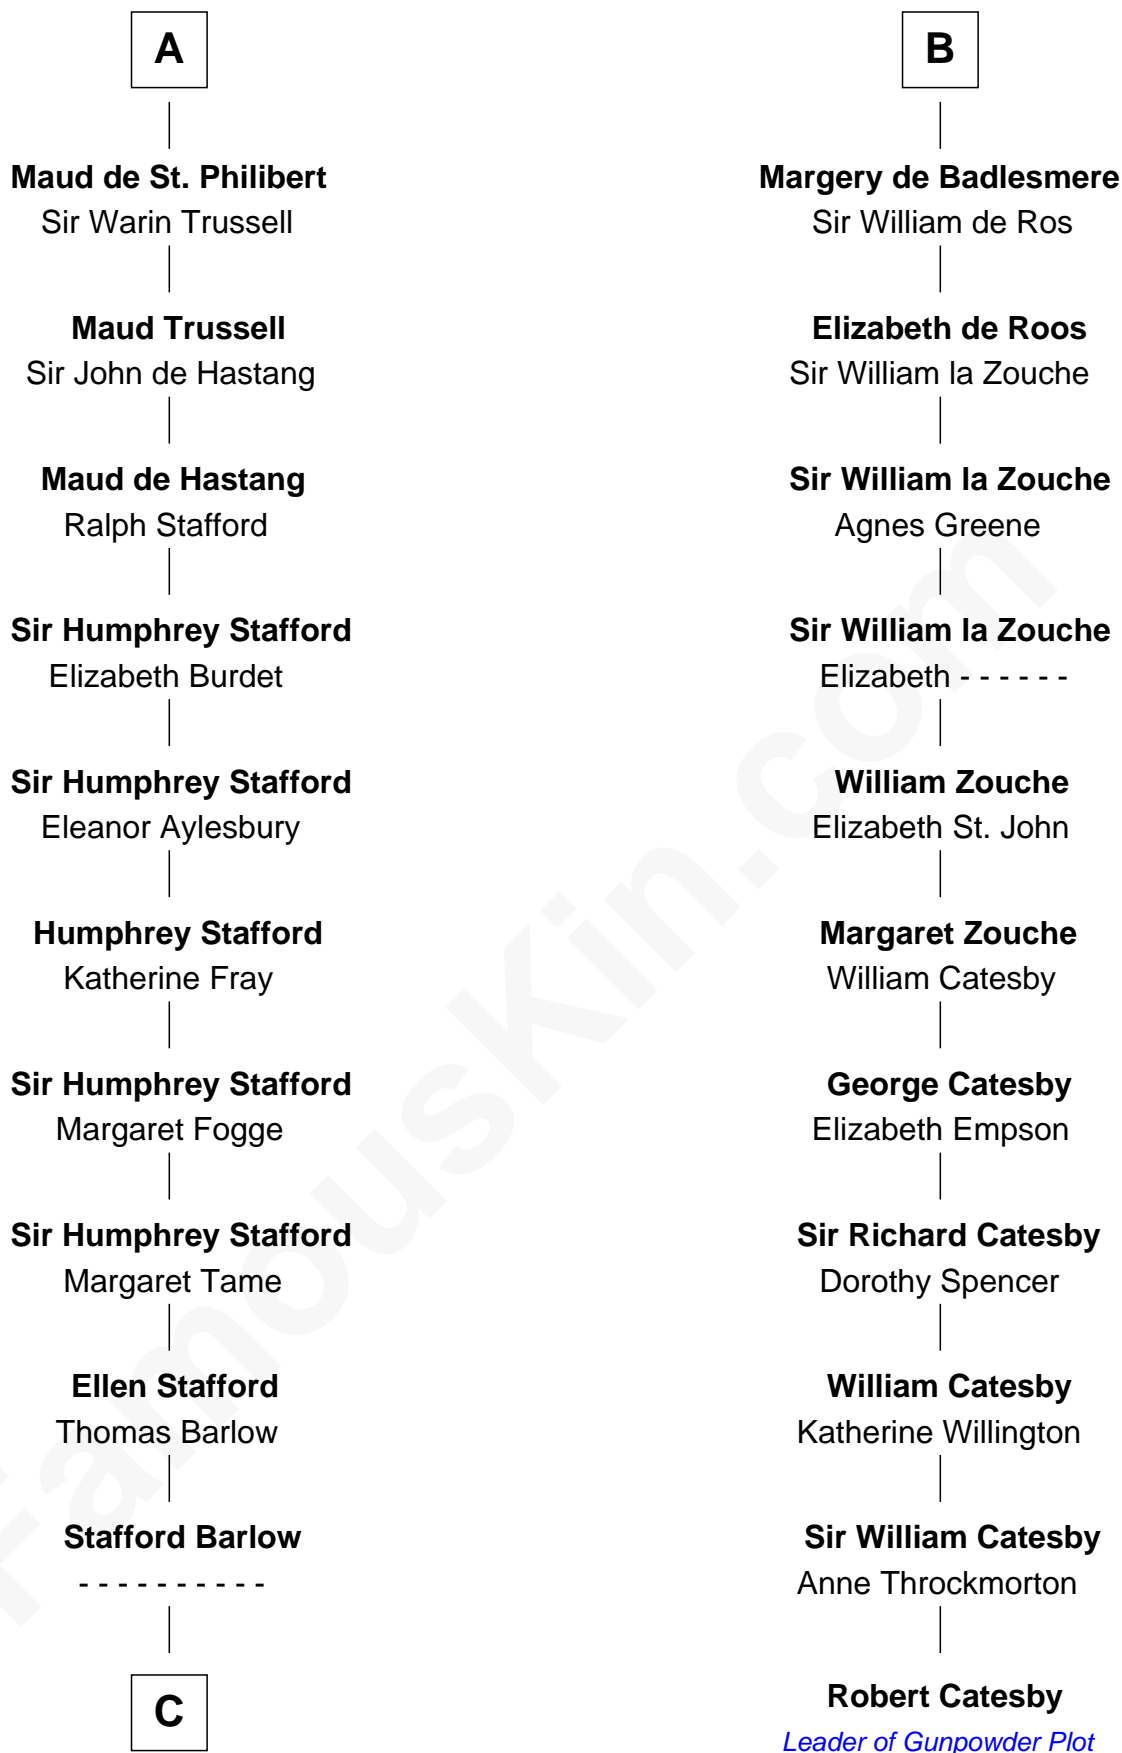

FamousKin.com

Relationship Chart of

William Ellery

Signer of the Declaration of Independence

17th cousin 4 times removed of

Robert Catesby

Leader of Gunpowder Plot

C

—
Audrey Barlow

William Almy

—
Christopher Almy

Elizabeth Cornell

—
Col. Job Almy

Ann Lawton

—
Elizabeth Almy

William Ellery

—
William Ellery

Signer of Declaration of Independence