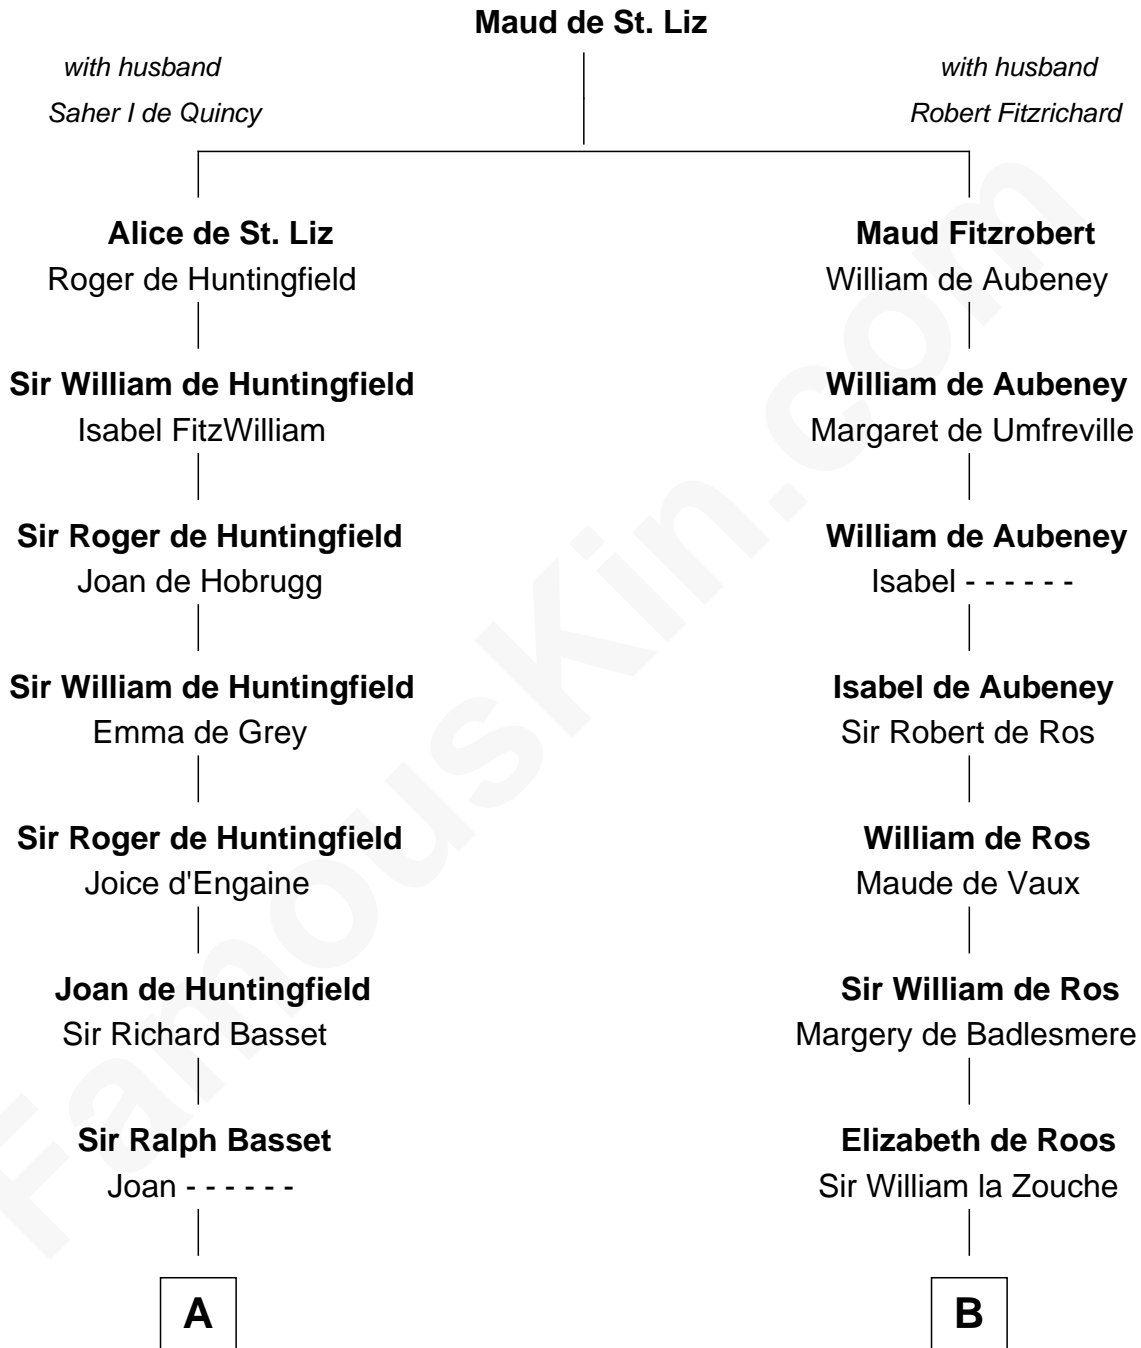

FamousKin.com

Relationship Chart of

William Ellery

Signer of the Declaration of Independence

15th cousin 5 times removed of

Robert Catesby

Leader of Gunpowder Plot

C

—
Christopher Almy

Elizabeth Cornell

—
Col. Job Almy

Ann Lawton

—
Elizabeth Almy

William Ellery

—
William Ellery

Signer of Declaration of Independence