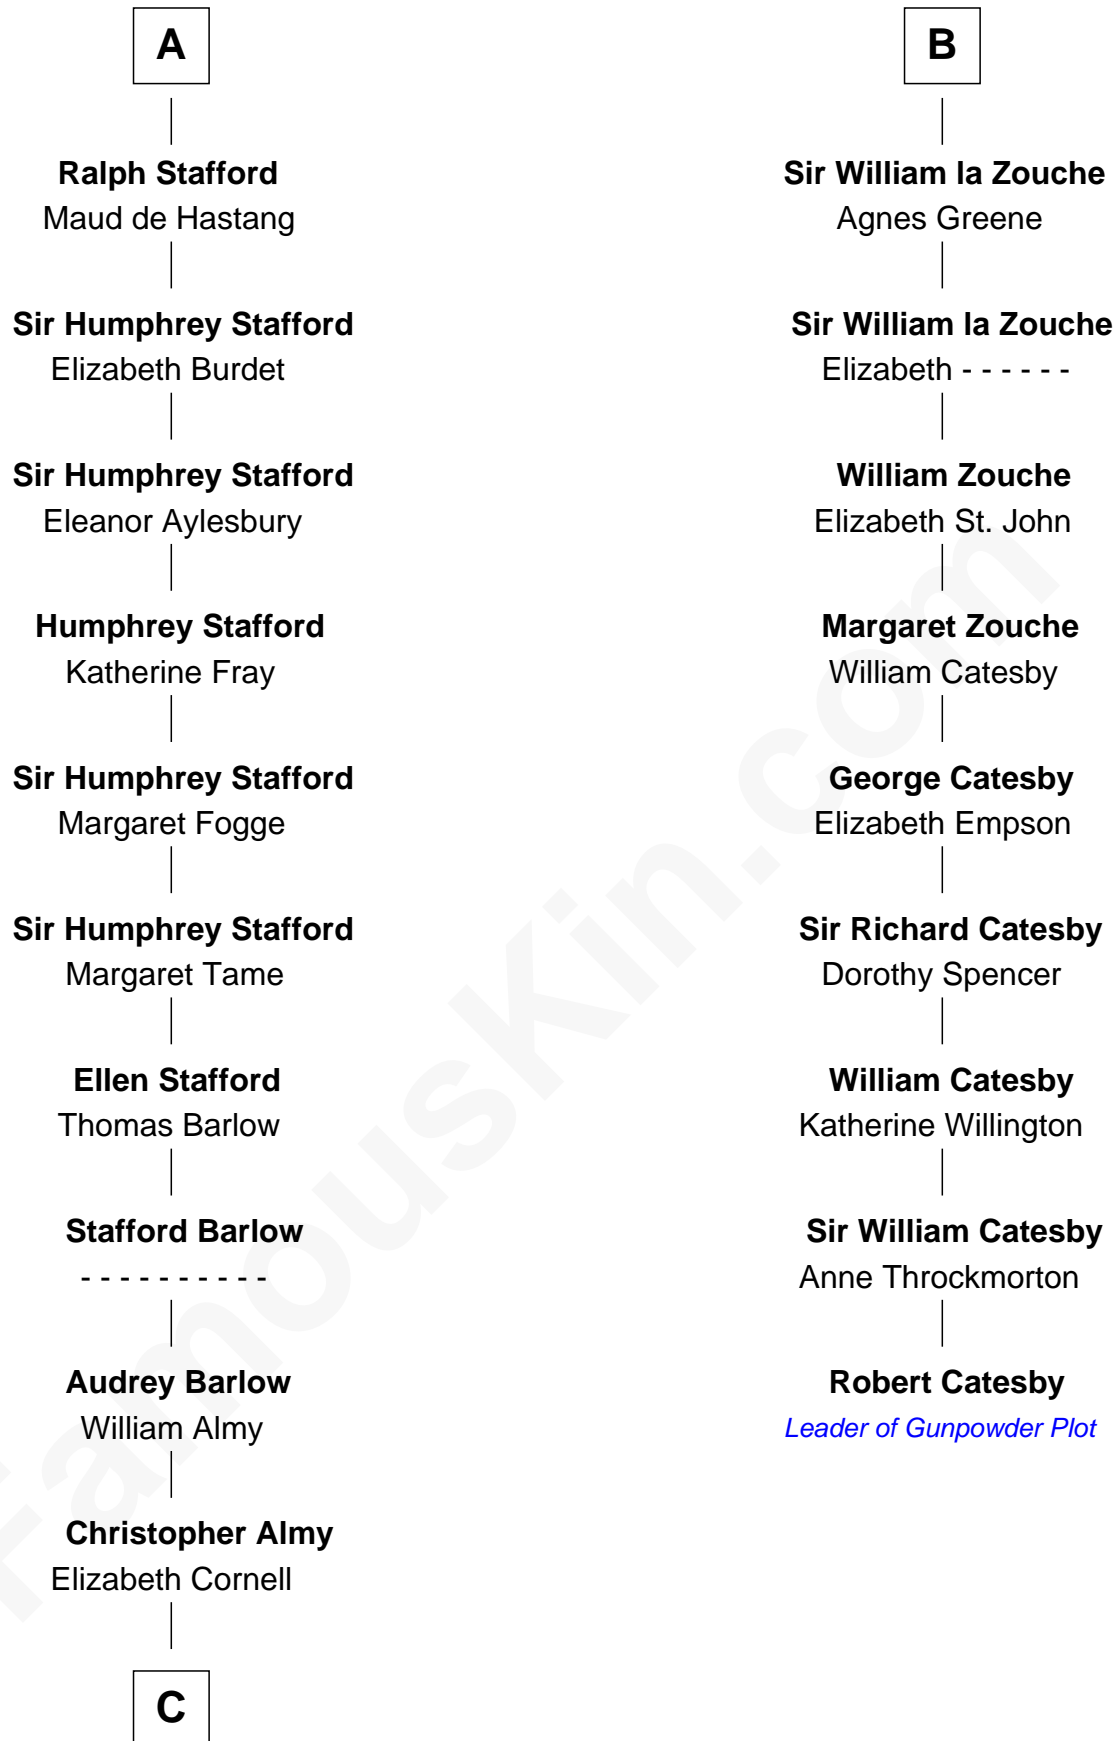

FamousKin.com

Relationship Chart of

William Ellery

Signer of the Declaration of Independence

15th cousin 4 times removed of

Robert Catesby

Leader of Gunpowder Plot

Hugh de Kevelioc
Bertrade de Montfort

C

—
Col. Job Almy

Ann Lawton

—
Elizabeth Almy

William Ellery

—
William Ellery

Signer of Declaration of Independence

FamousKin.com