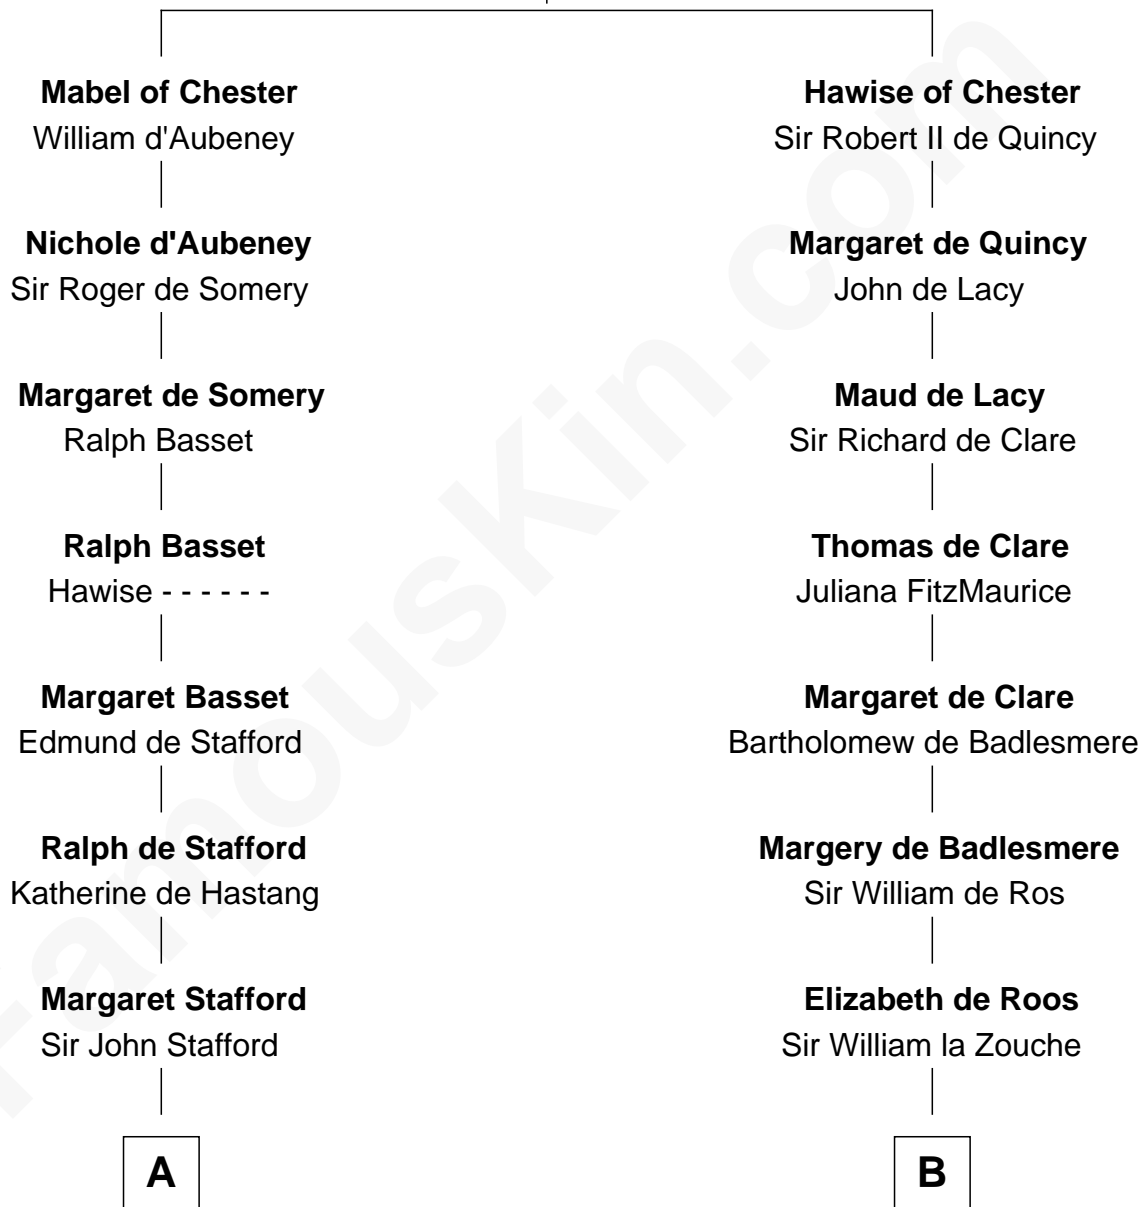

FamousKin.com

Relationship Chart of

William Ellery

Signer of the Declaration of Independence

15th cousin 4 times removed of

Robert Catesby

Leader of Gunpowder Plot

Hugh de Kevelioc
Bertrade de Montfort

C

—
Col. Job Almy

Ann Lawton

—
Elizabeth Almy

William Ellery

—
William Ellery

Signer of Declaration of Independence

FamousKin.com