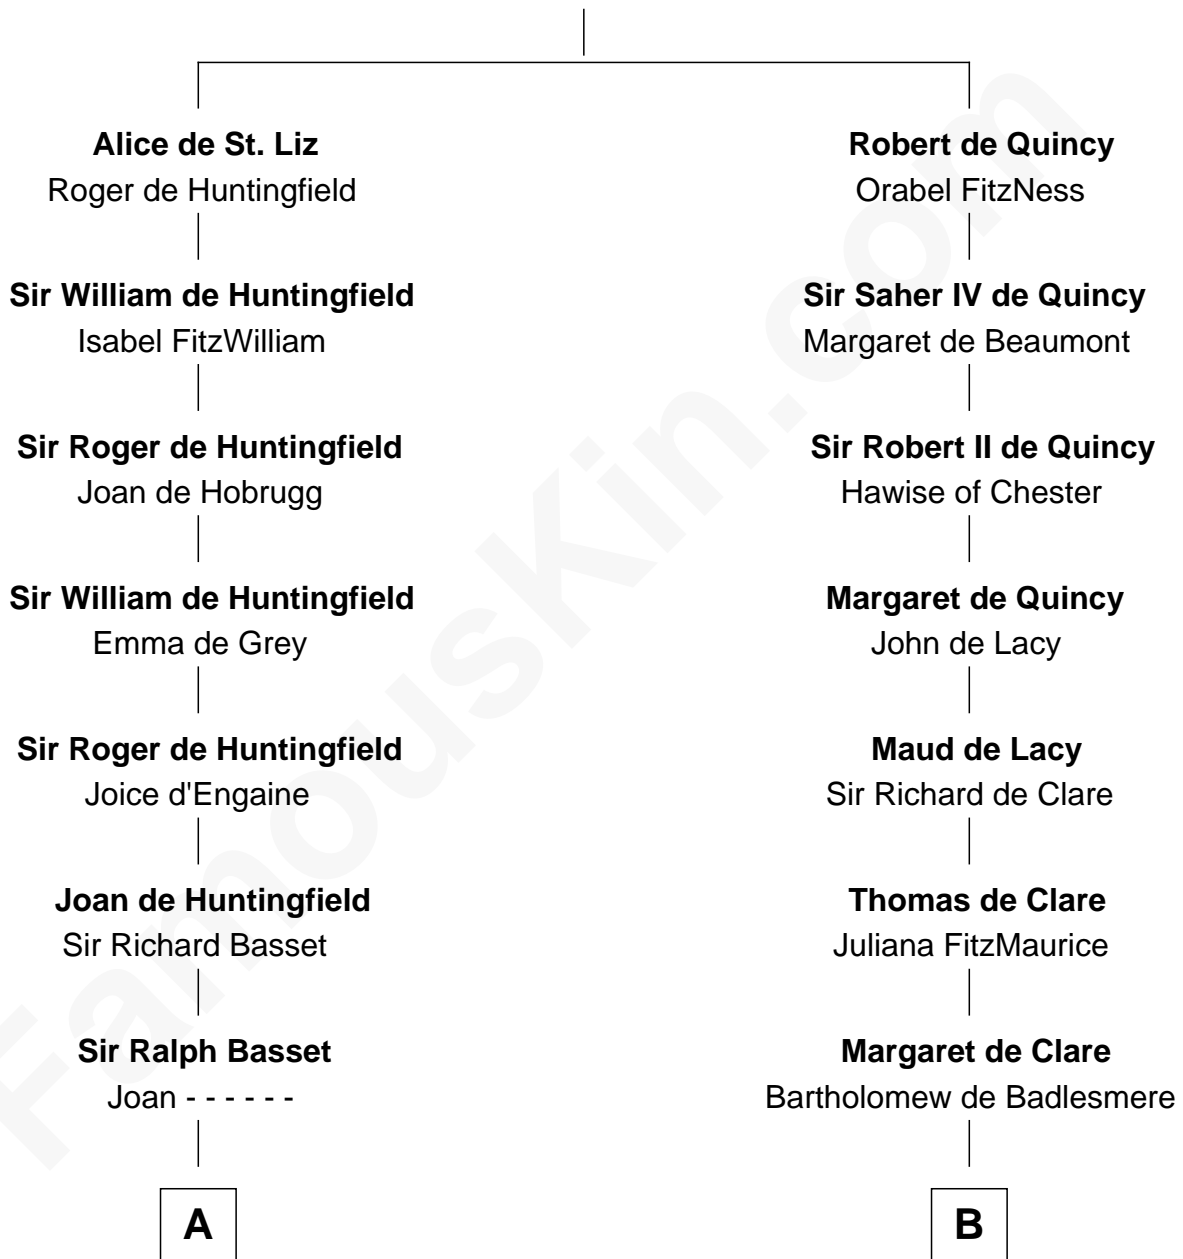

## Relationship Chart of

### William Ellery

*Signer of the Declaration of Independence*

17th cousin 3 times removed of

### Robert Catesby

*Leader of Gunpowder Plot*

**Saheer I de Quincy**

Maud de St. Liz

**C**

—  
**Christopher Almy**

Elizabeth Cornell

—  
**Col. Job Almy**