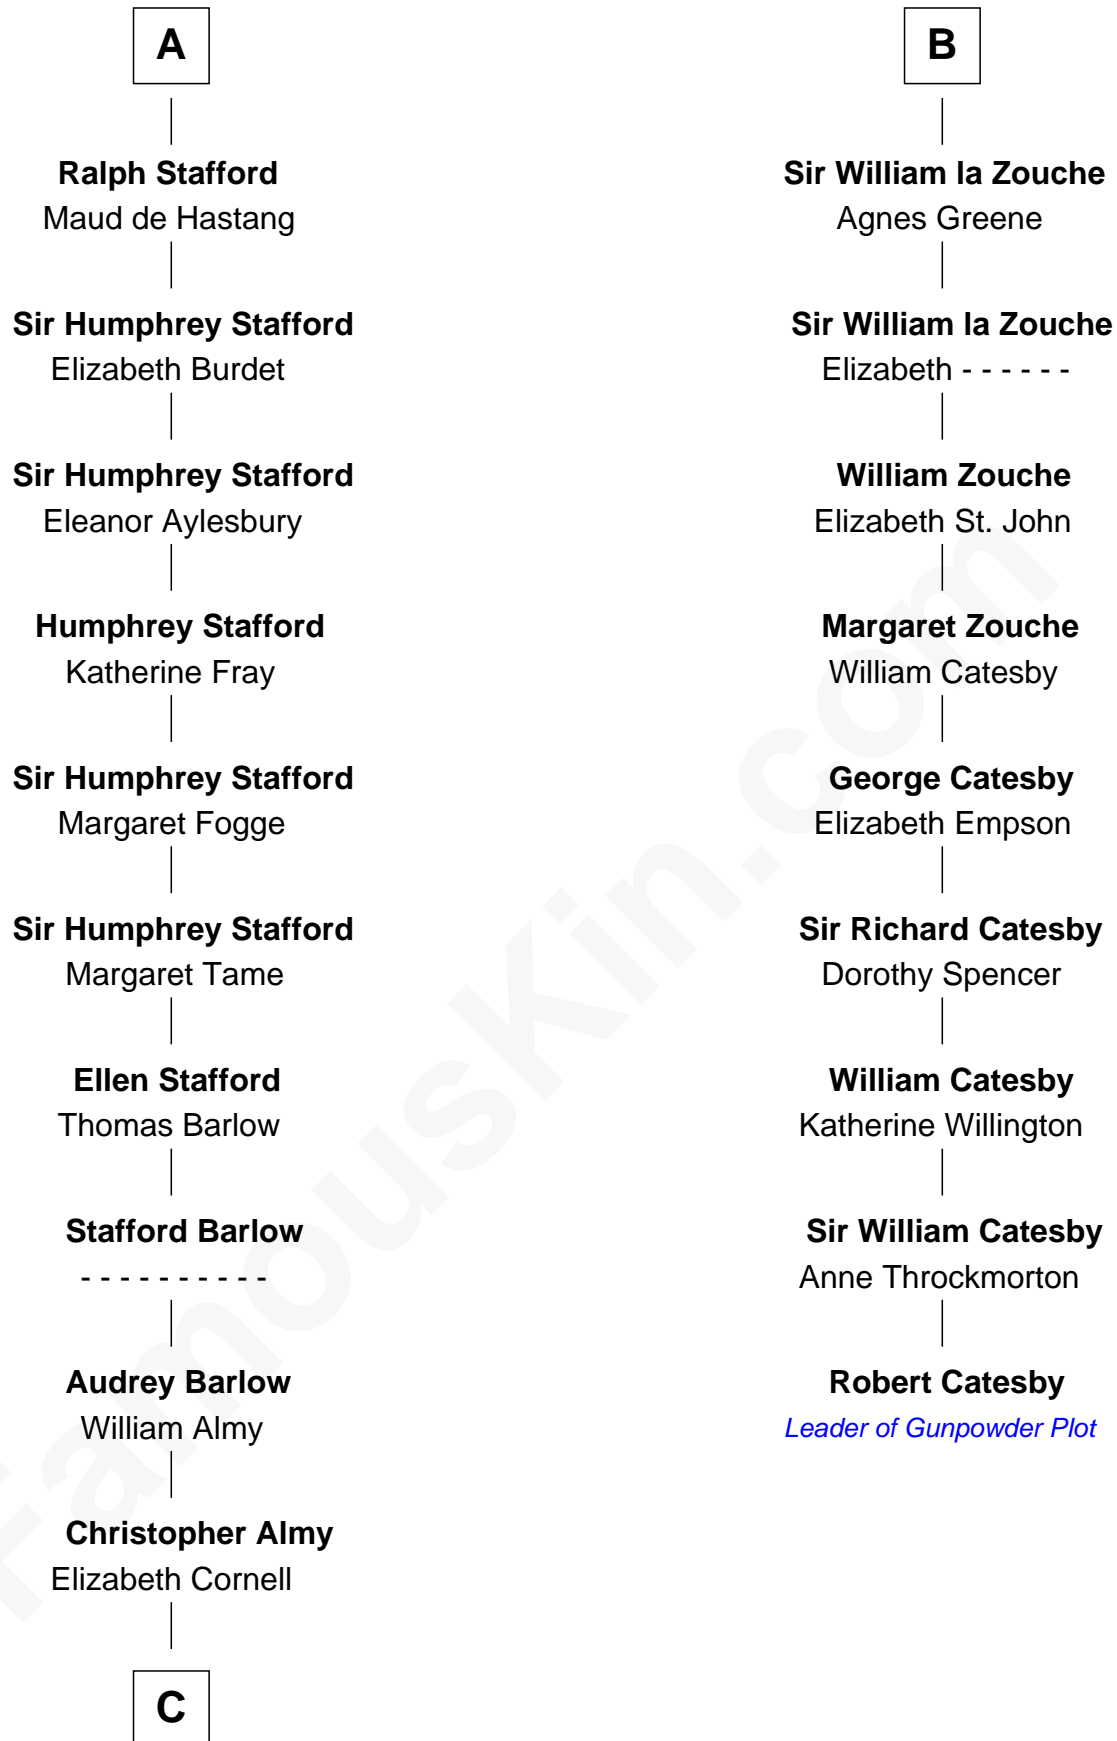

FamousKin.com

Relationship Chart of

William Ellery

Signer of the Declaration of Independence

15th cousin 4 times removed of

Robert Catesby

Leader of Gunpowder Plot

C

—
Col. Job Almy

Ann Lawton

—
Elizabeth Almy

William Ellery

—
William Ellery

Signer of Declaration of Independence

FamousKin.com