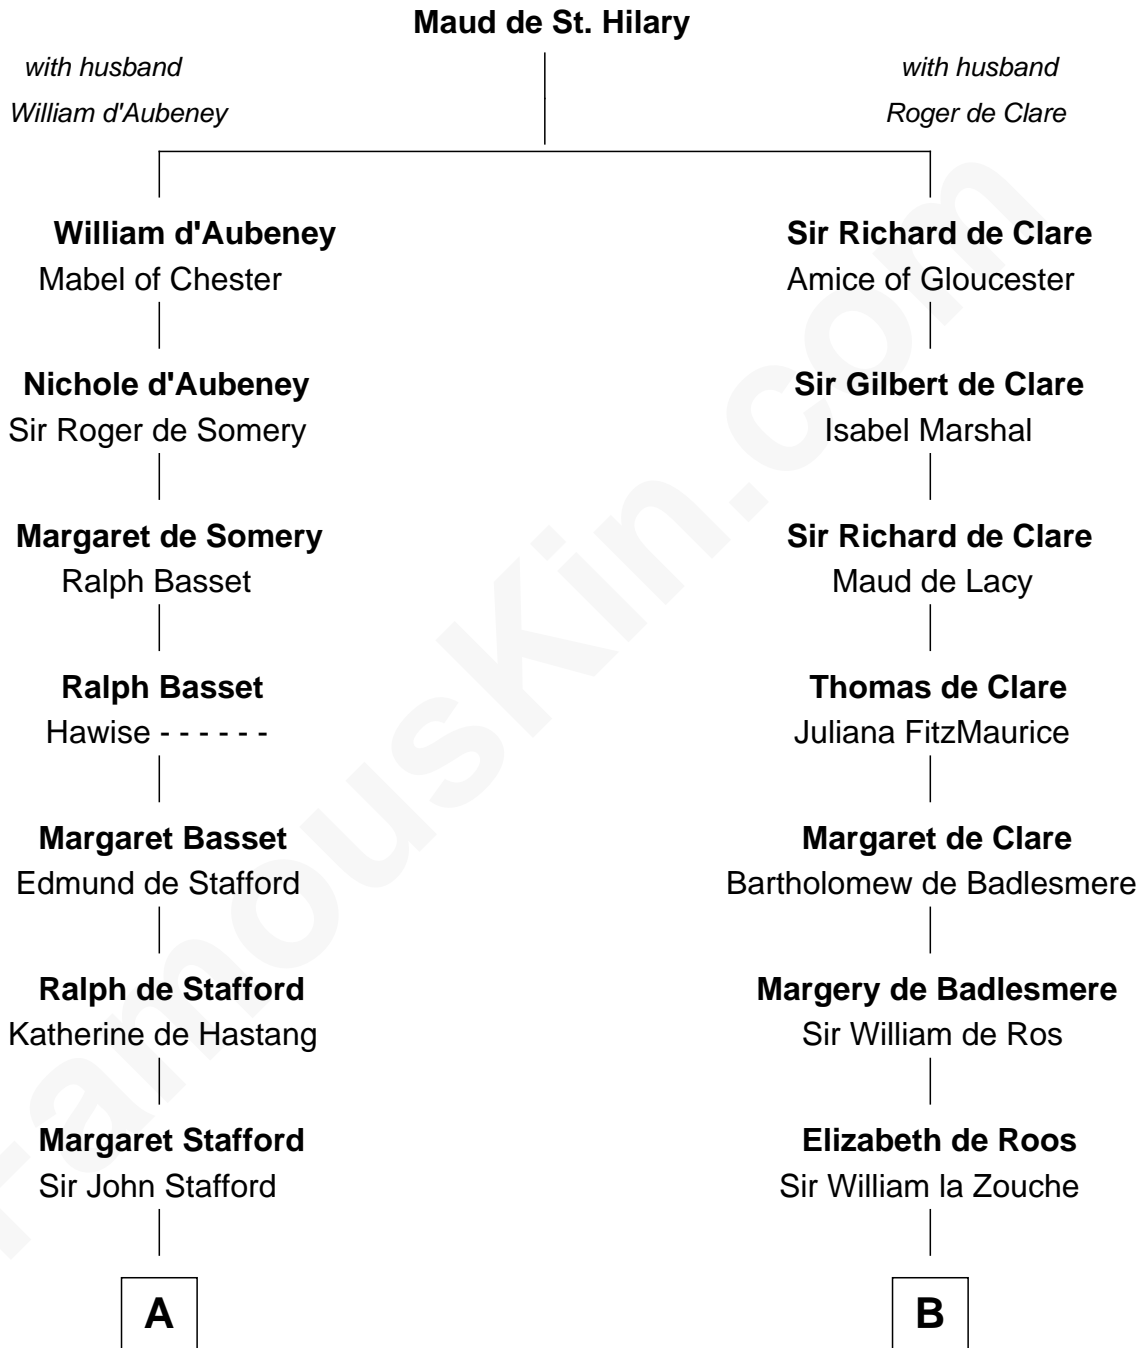

FamousKin.com

Relationship Chart of

William Ellery

Signer of the Declaration of Independence

15th cousin 4 times removed of

Robert Catesby

Leader of Gunpowder Plot

C

—
Col. Job Almy

Ann Lawton

—
Elizabeth Almy

William Ellery

—
William Ellery

Signer of Declaration of Independence

FamousKin.com