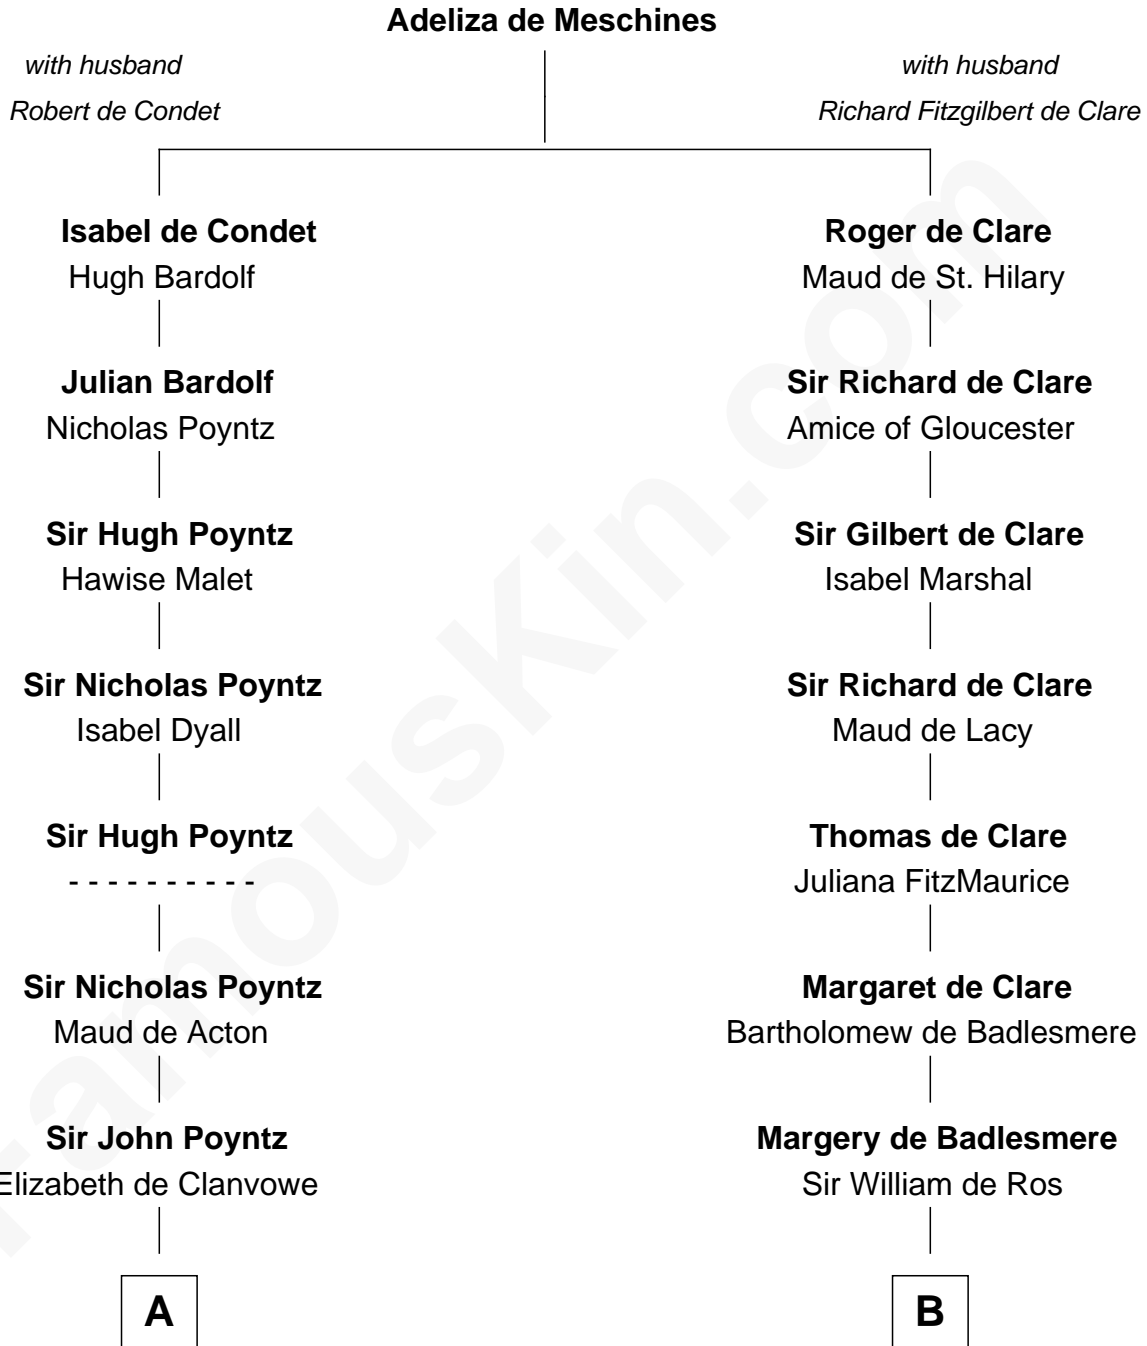

FamousKin.com

Relationship Chart of

William Ellery

Signer of the Declaration of Independence

16th cousin 3 times removed of

Robert Catesby

Leader of Gunpowder Plot

C

—
Col. Job Almy

Ann Lawton

—
Elizabeth Almy

William Ellery

—
William Ellery

Signer of Declaration of Independence

FamousKin.com