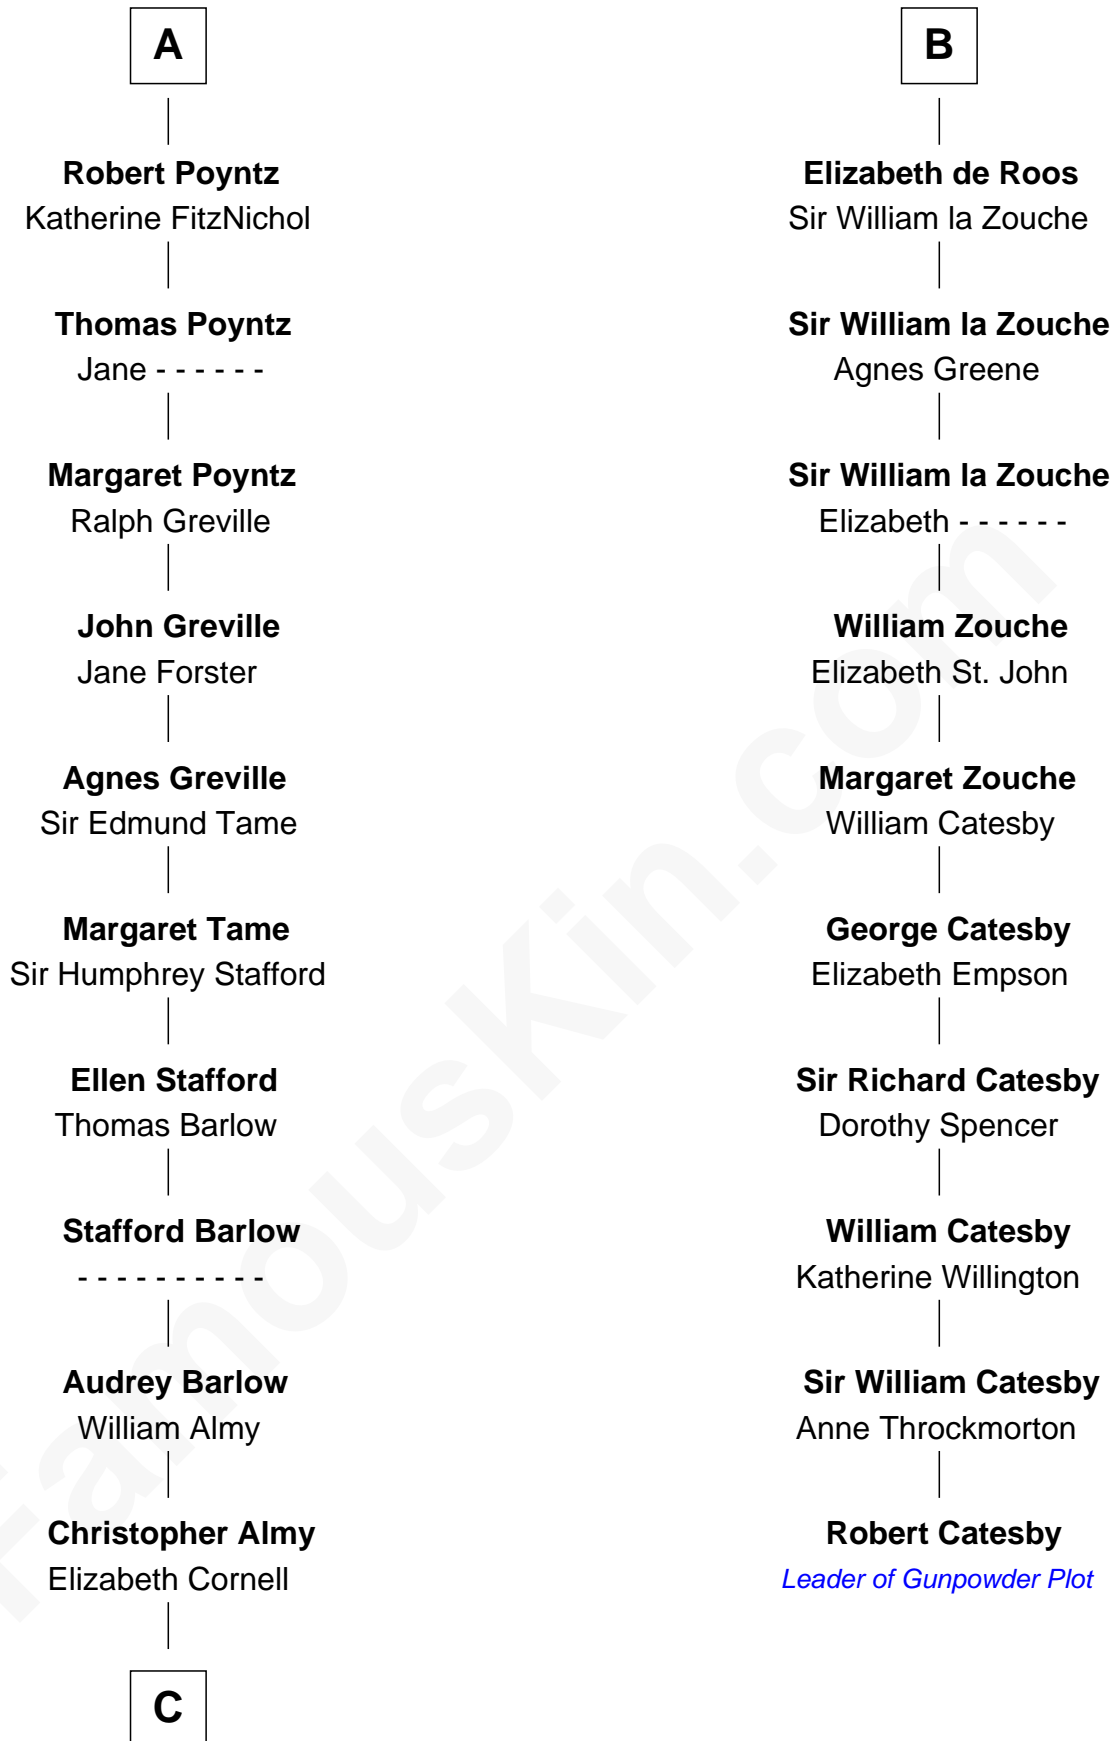

FamousKin.com

Relationship Chart of

William Ellery

Signer of the Declaration of Independence

16th cousin 3 times removed of

Robert Catesby

Leader of Gunpowder Plot

C

—
Col. Job Almy

Ann Lawton

—
Elizabeth Almy

William Ellery

—
William Ellery

Signer of Declaration of Independence

FamousKin.com