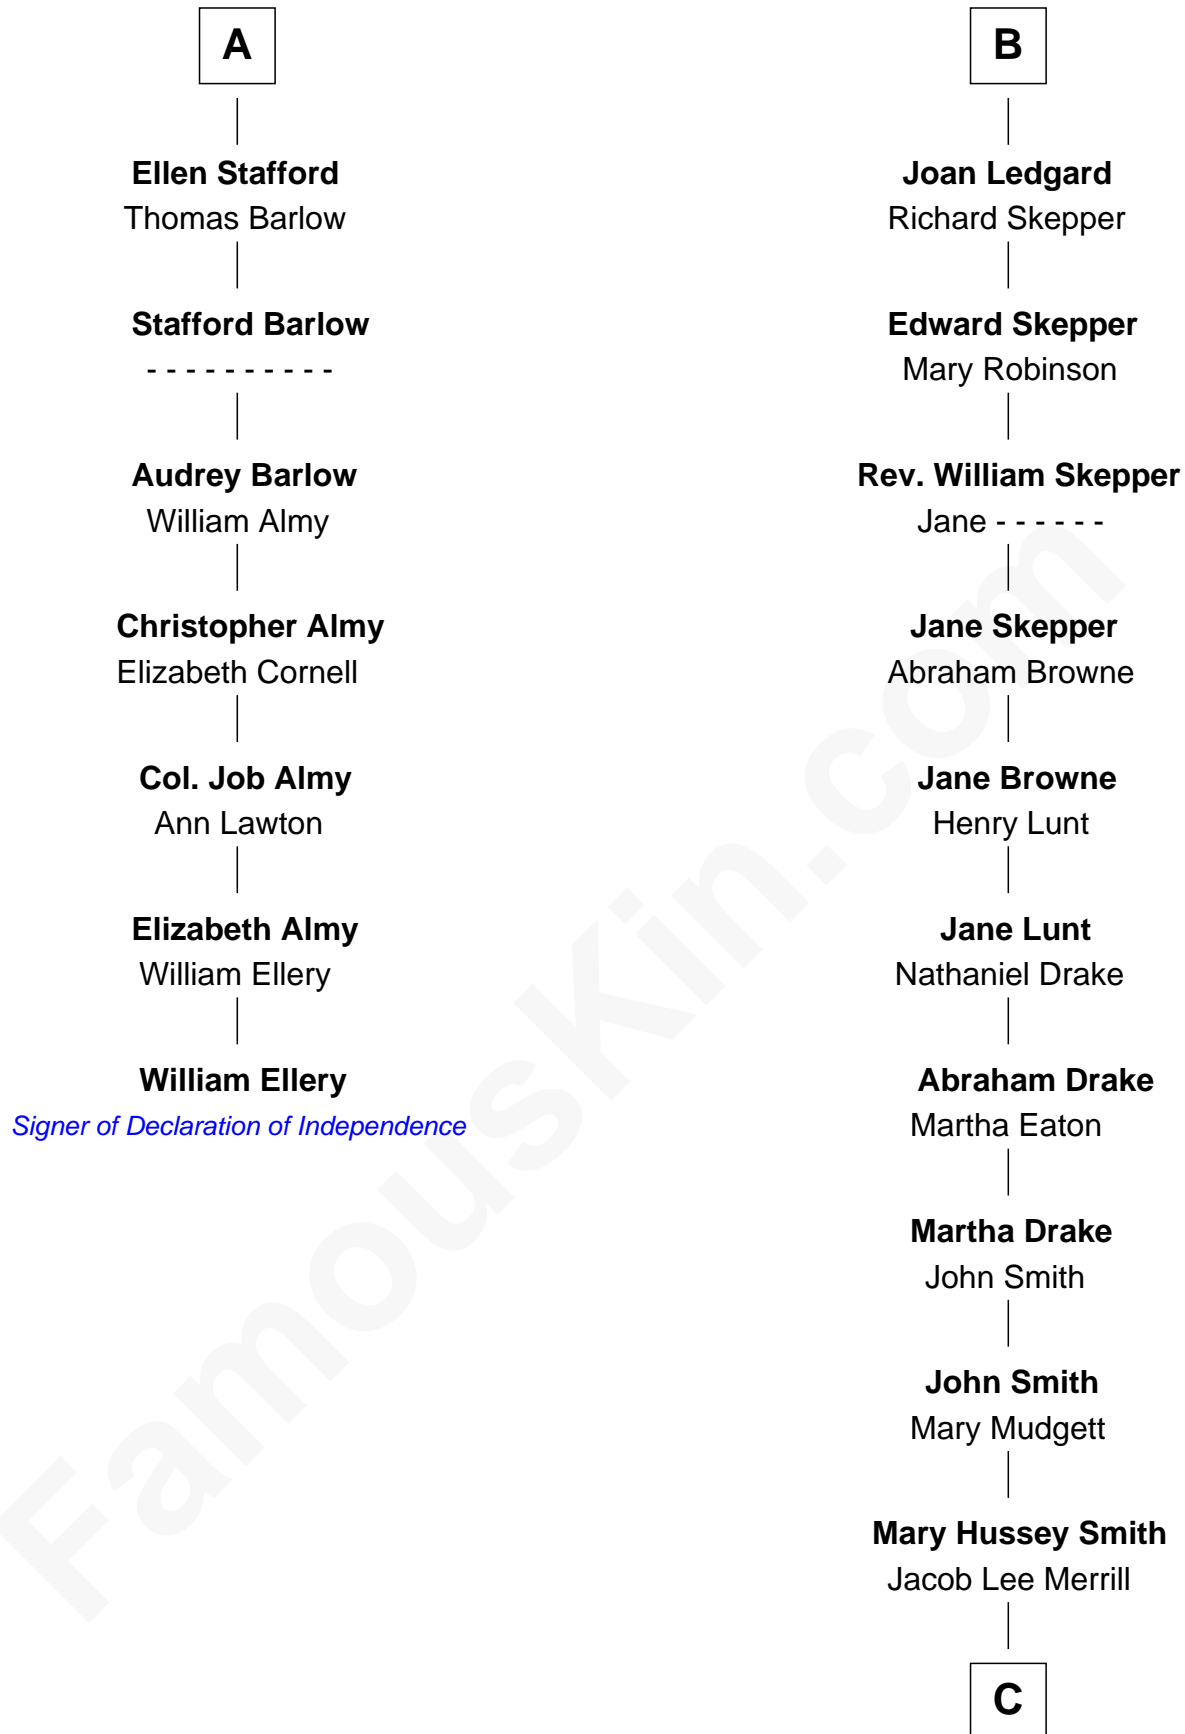

### William Ellery

*Signer of the Declaration of Independence*

13th cousin 8 times removed of

**Anne Morley**  
Sir John Hastings

**Humphrey Stafford**  
Katherine Fray

**Elizabeth Hastings**  
Sir Robert Hildyard

**Sir Humphrey Stafford**  
Margaret Fogge

**Sir Piers Hildyard**  
Joan de la See

**Sir Humphrey Stafford**  
Margaret Tame

**Isabel Hildyard**  
Ralph Legard

**A**

**B**

**C**

George David Merrill

Mary Bird

Gertrude May Merrill

Fred George Sanders