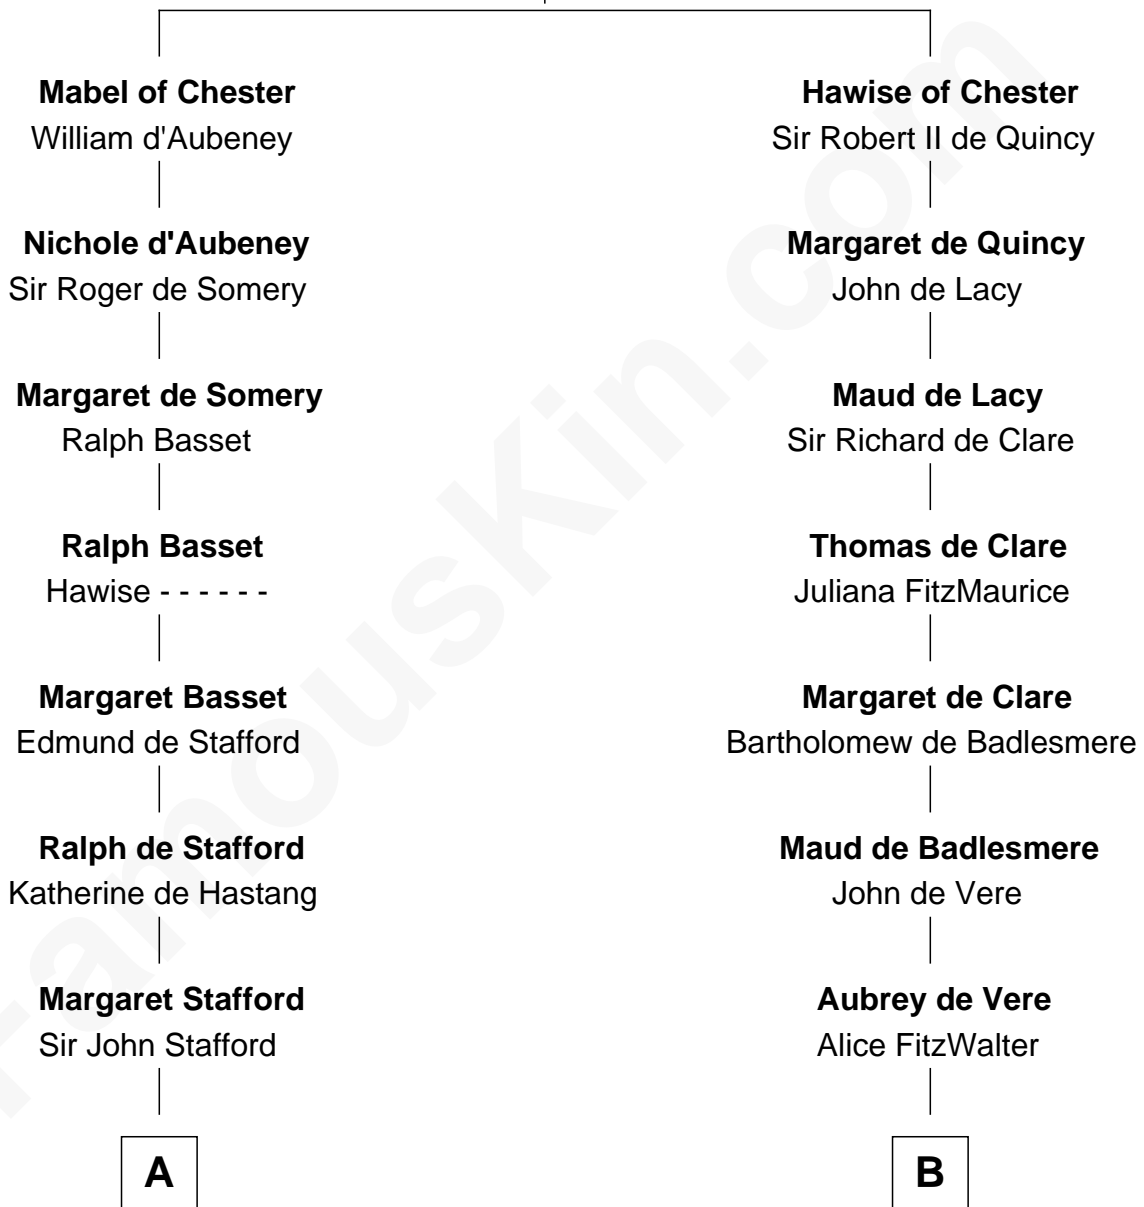

FamousKin.com

Relationship Chart of

William Ellery

Signer of the Declaration of Independence

19th cousin of

Samuel Howard

Boston Tea Party Participant

Hugh de Kevelioc
Bertrade de Montfort

C

Col. Job Almy

Ann Lawton

Elizabeth Almy

William Ellery

William Ellery

Signer of Declaration of Independence

D

William Goffe

Abigail Richardson

Martha Goffe

Ebenezer Howard

Samuel Howard

Boston Tea Party Participant

FamousKin.com