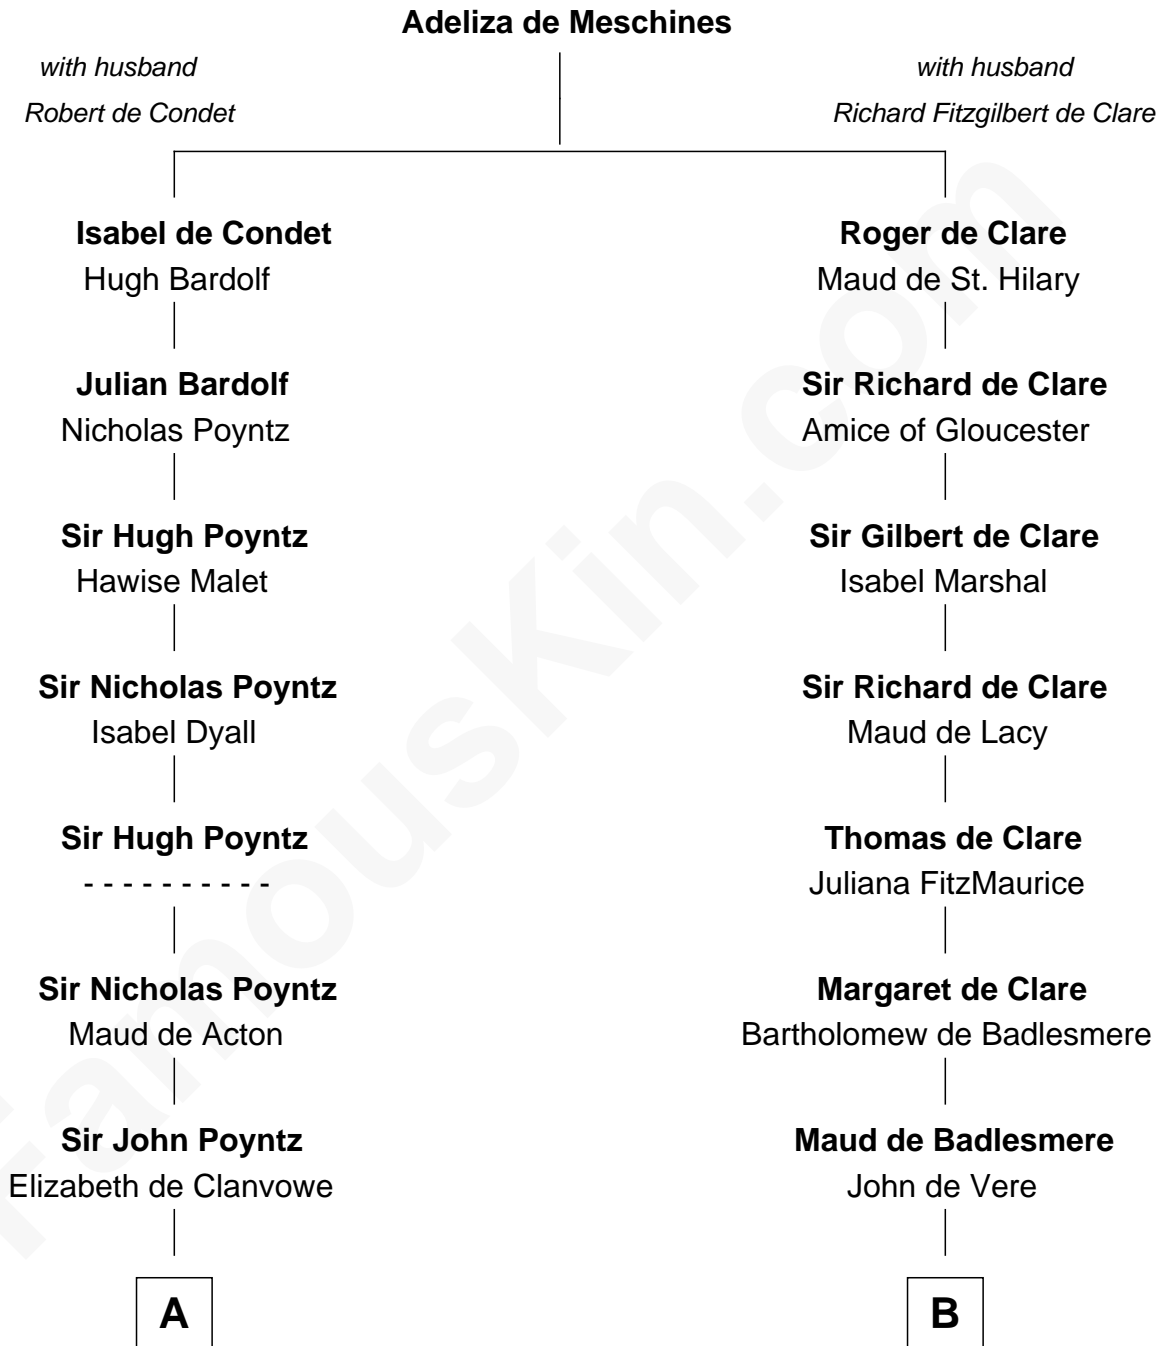

FamousKin.com

Relationship Chart of

William Ellery

Signer of the Declaration of Independence

19th cousin 1 time removed of

Samuel Howard

Boston Tea Party Participant

C

Col. Job Almy
Ann Lawton

Elizabeth Almy
William Ellery

William Ellery

Signer of Declaration of Independence

D

Hannah Sumner
John Goffe

William Goffe
Abigail Richardson

Martha Goffe
Ebenezer Howard

Samuel Howard

Boston Tea Party Participant

FamousKin.com