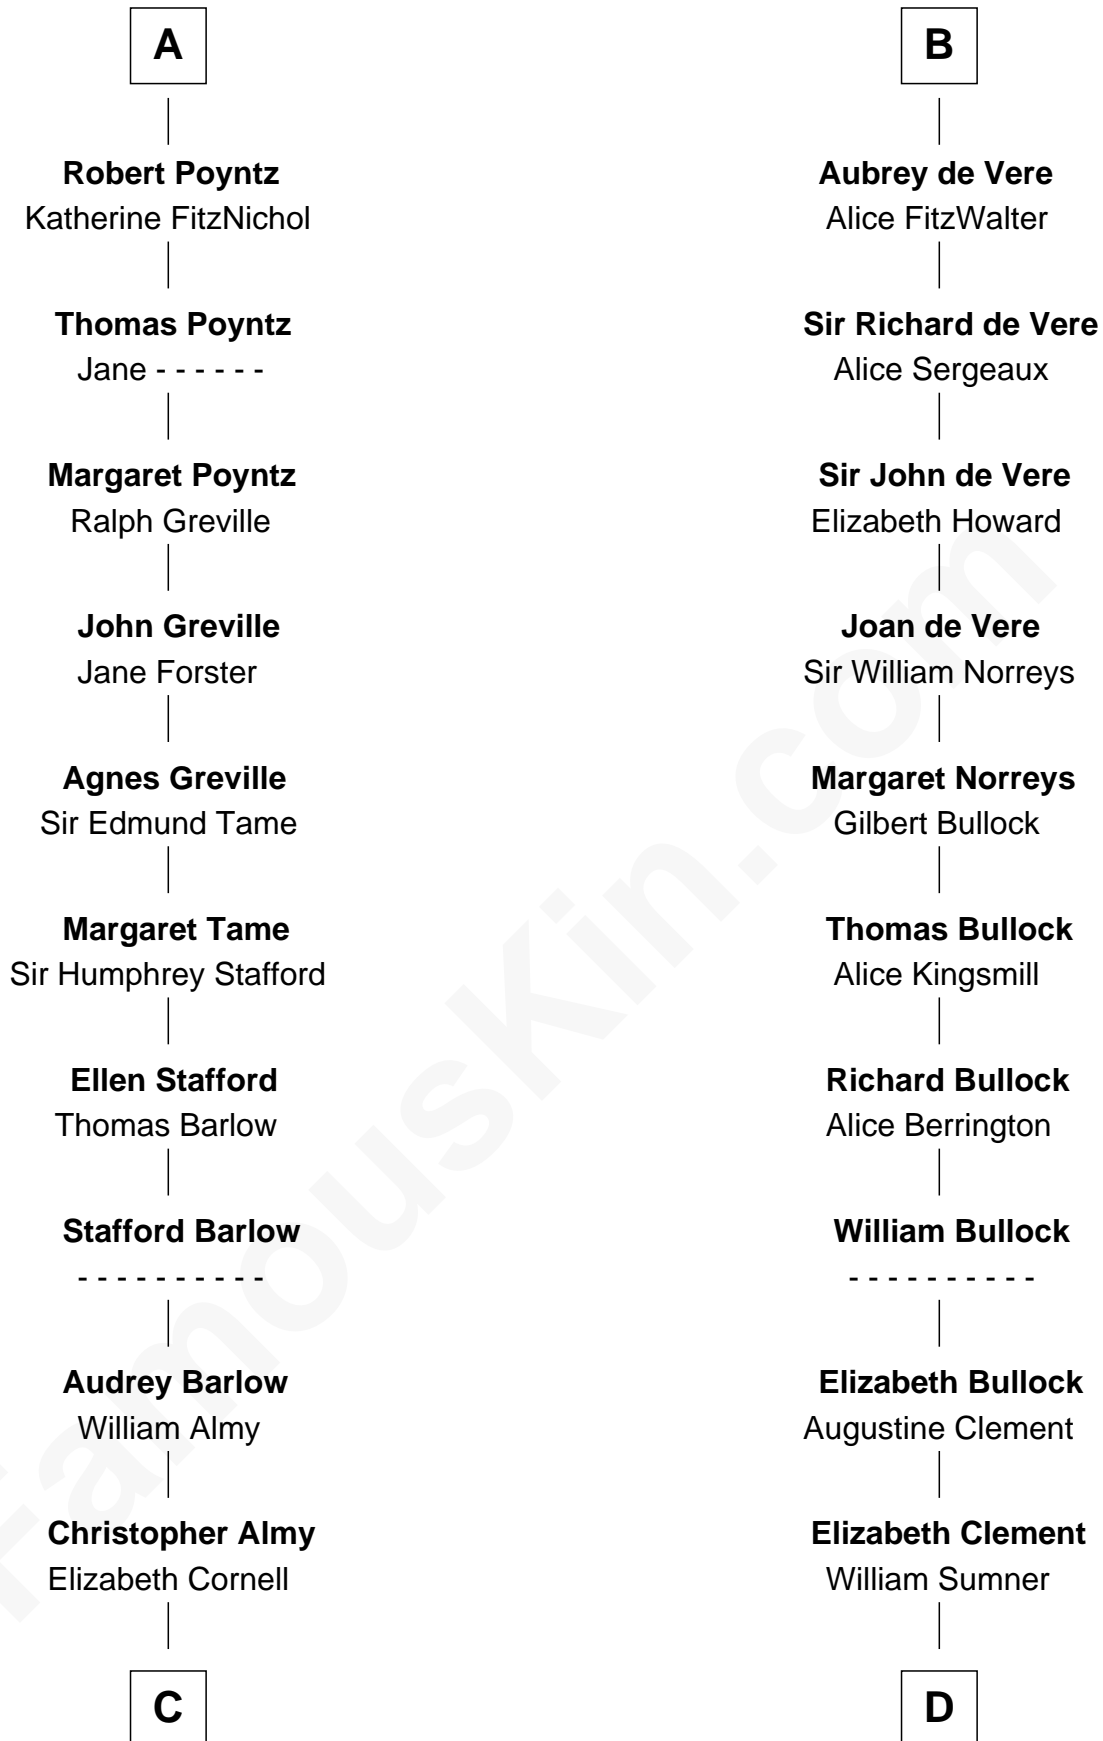

FamousKin.com

Relationship Chart of

William Ellery

Signer of the Declaration of Independence

19th cousin 1 time removed of

Samuel Howard

Boston Tea Party Participant

C

Col. Job Almy
Ann Lawton

Elizabeth Almy
William Ellery

William Ellery

Signer of Declaration of Independence

D

Hannah Sumner
John Goffe

William Goffe
Abigail Richardson

Martha Goffe
Ebenezer Howard

Samuel Howard

Boston Tea Party Participant

FamousKin.com