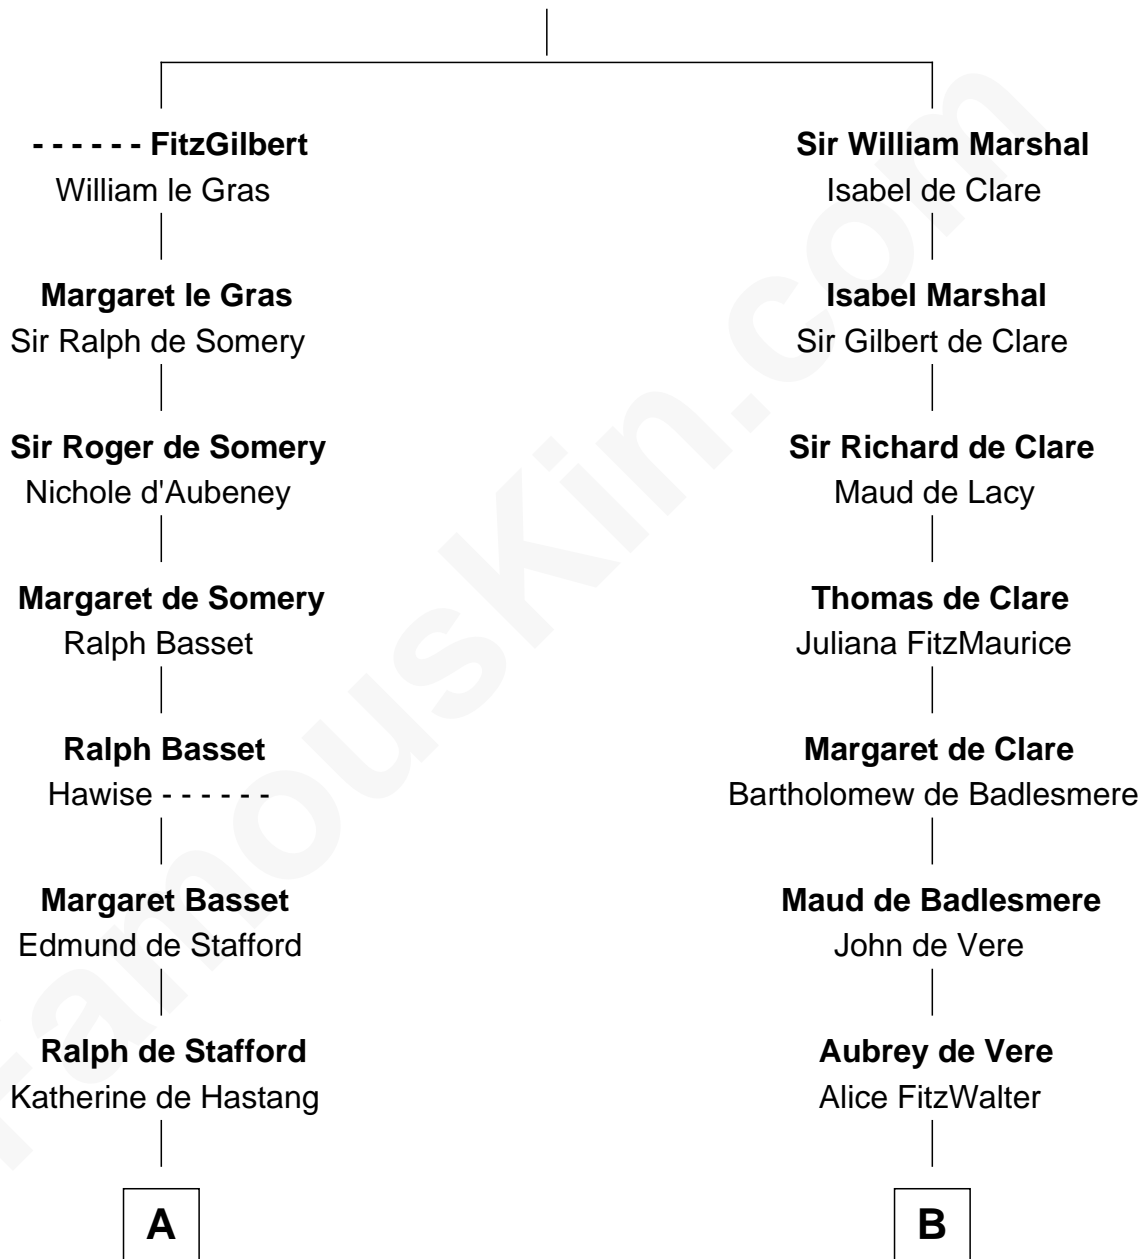

FamousKin.com

Relationship Chart of

William Ellery

Signer of the Declaration of Independence

19th cousin 1 time removed of

Samuel Howard

Boston Tea Party Participant

John FitzGilbert
Sybilla of Salisbury

C

Christopher Almy

Elizabeth Cornell

Col. Job Almy

Ann Lawton

Elizabeth Almy

William Ellery

William Ellery

Signer of Declaration of Independence

D

William Goffe

Abigail Richardson

Martha Goffe

Ebenezer Howard

Samuel Howard

Boston Tea Party Participant