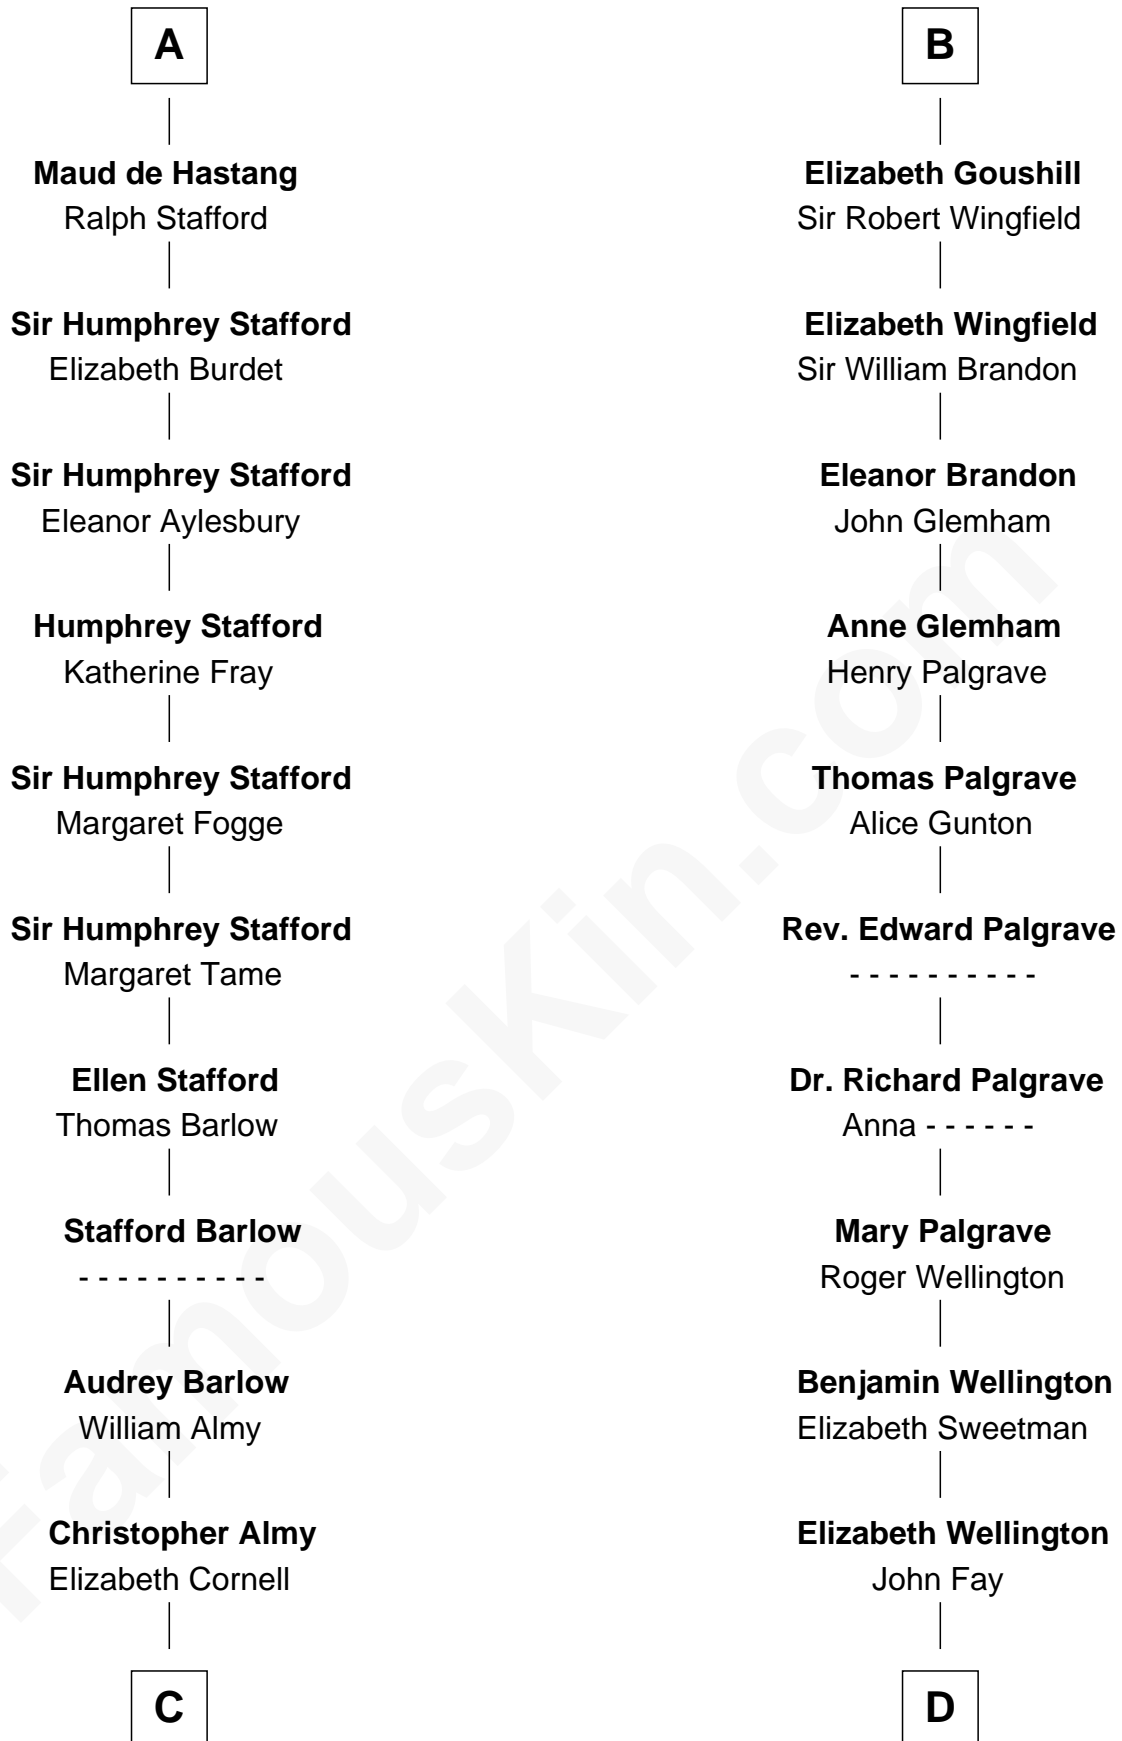

FamousKin.com Relationship Chart of

William Ellery

Signer of the Declaration of Independence

19th cousin of

Eli Whitney

Inventor of the Cotton Gin

Henry II, King of England

not married
Ida de Tony

A

John, King of England

Isabelle of Angoulême

Henry III, King of England

Eleanor of Provence

Edmund Plantagenet

Blanche of Artois

Henry Plantagenet

Maud de Chaworth

Eleanor Plantagenet

Richard Fitzalan

Sir Richard Fitzalan

Elizabeth de Bohun

Elizabeth Fitzalan

Sir Robert Goushill

B