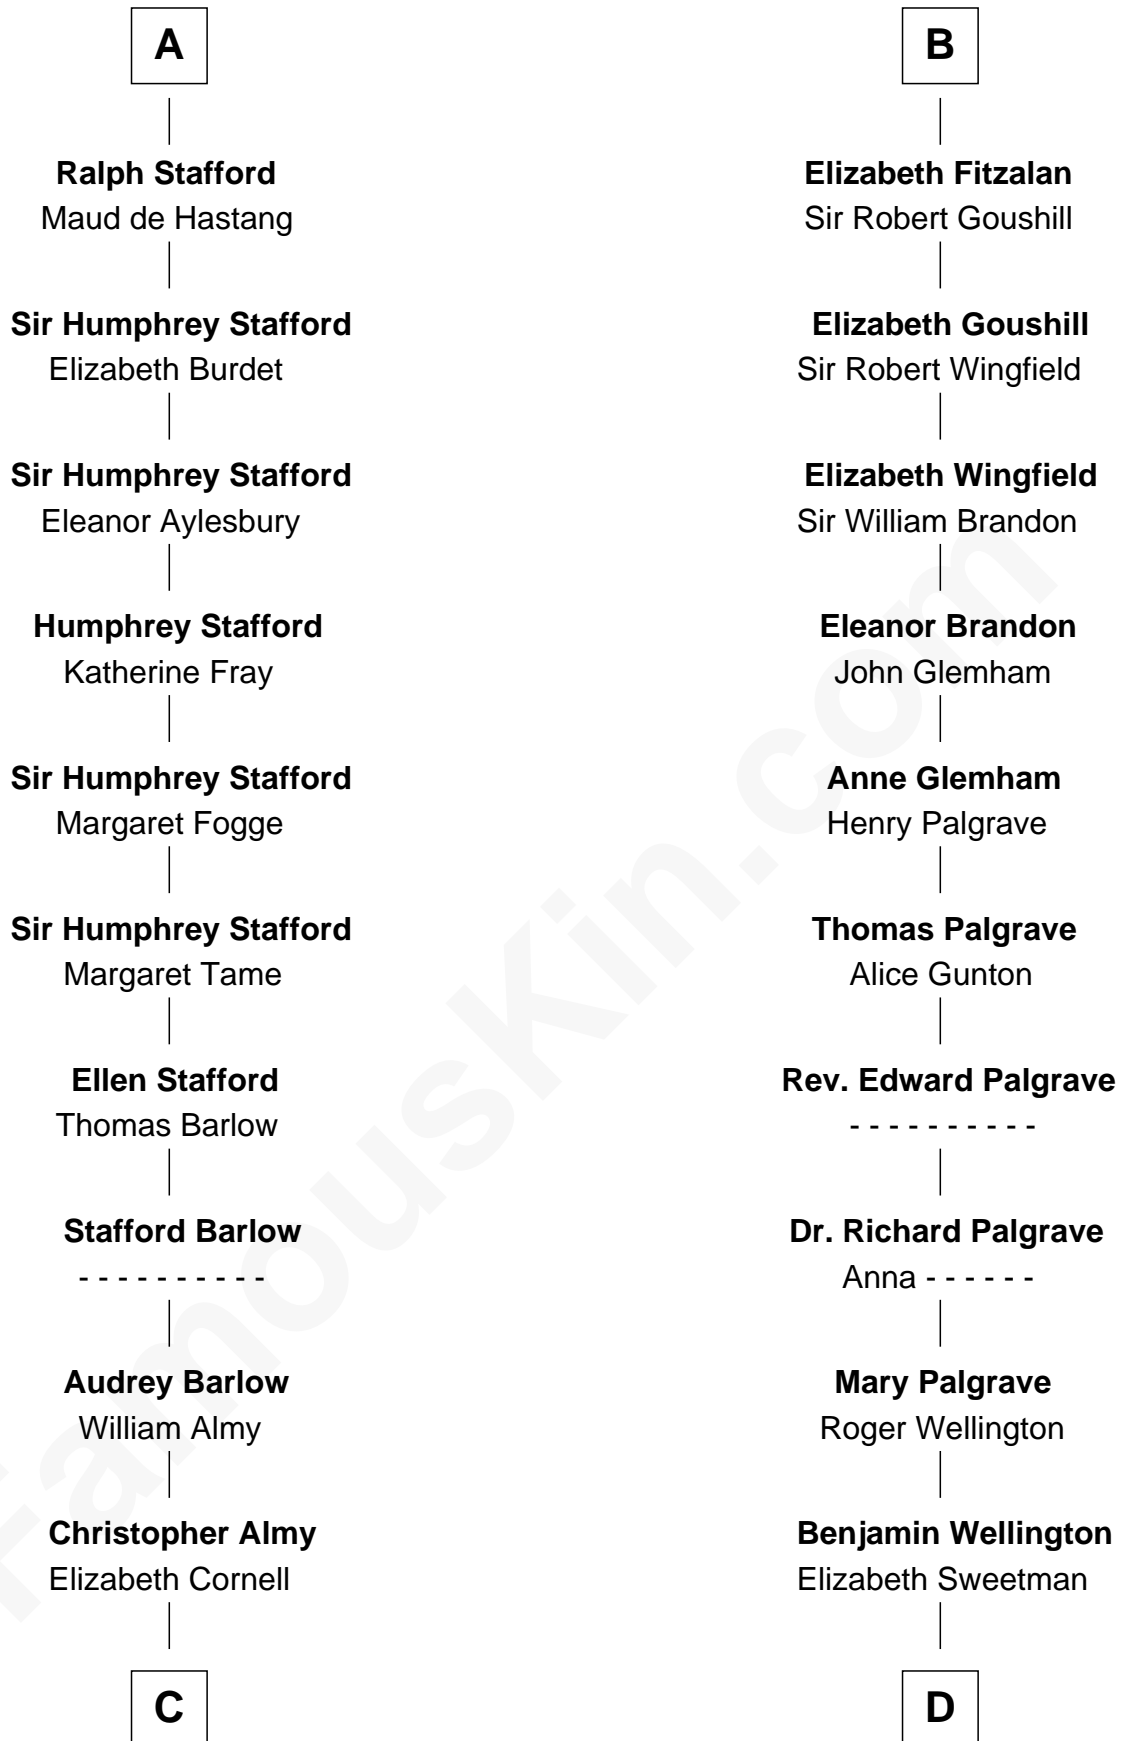

FamousKin.com

Relationship Chart of

William Ellery

Signer of the Declaration of Independence

19th cousin 1 time removed of

Eli Whitney

Inventor of the Cotton Gin

Hugh de Kevelioc
Bertrade de Montfort

C

Col. Job Almy

Ann Lawton

Elizabeth Almy

William Ellery

William Ellery

Signer of Declaration of Independence

D

Elizabeth Wellington

John Fay

Benjamin Fay

Martha Miles

Elizabeth Fay

Eli Whitney

Eli Whitney

Inventor of the Cotton Gin