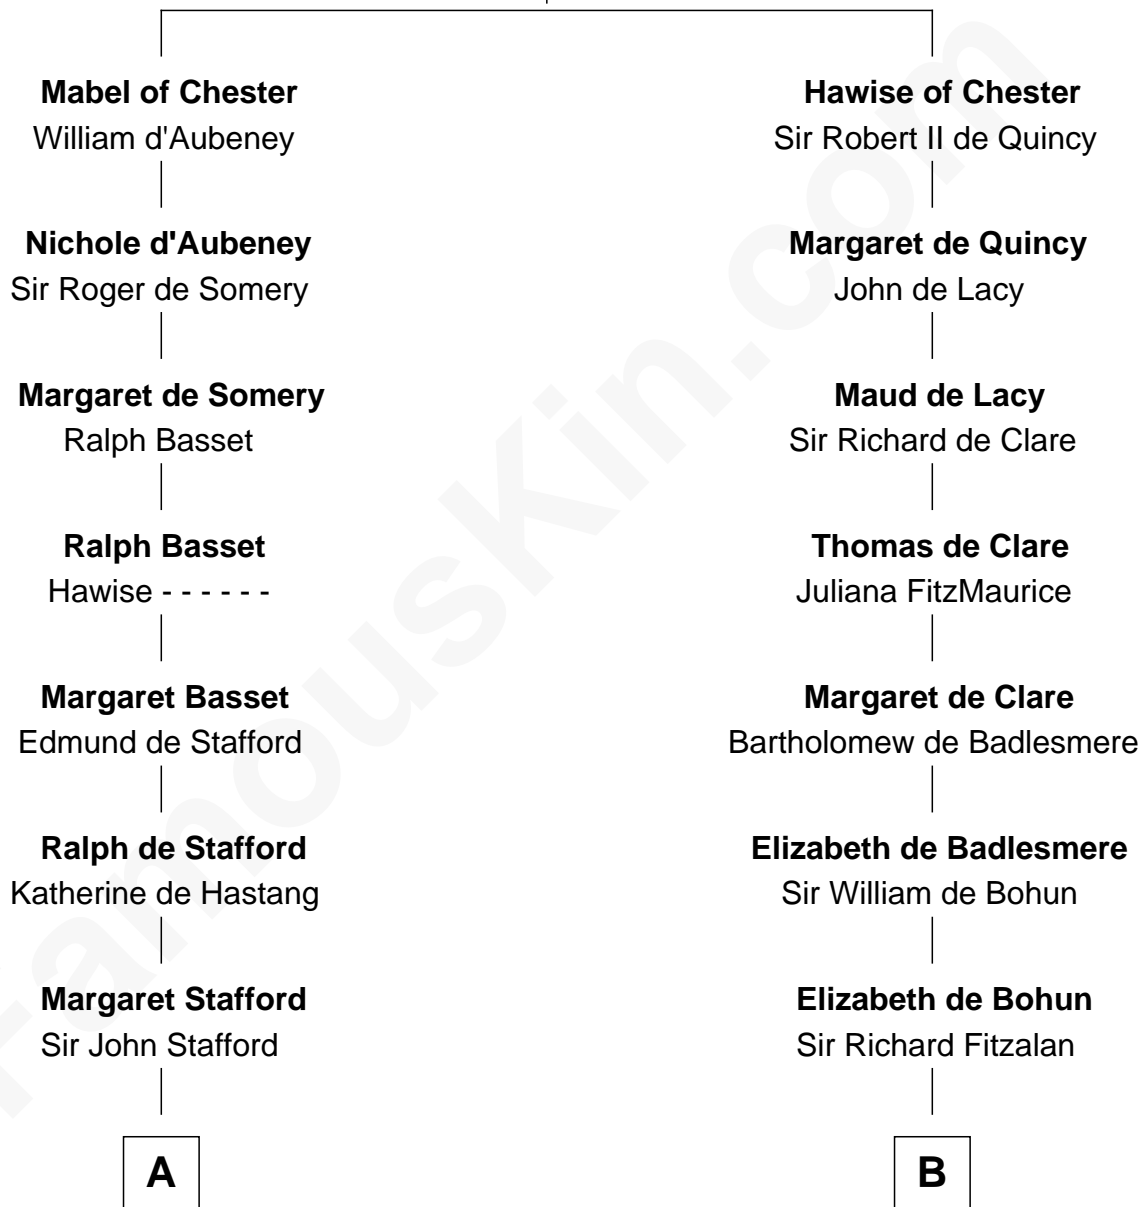

FamousKin.com

Relationship Chart of

William Ellery

Signer of the Declaration of Independence

19th cousin 1 time removed of

Eli Whitney

Inventor of the Cotton Gin

Hugh de Kevelioc
Bertrade de Montfort

C

Col. Job Almy

Ann Lawton

Elizabeth Almy

William Ellery

William Ellery

Signer of Declaration of Independence

D

Elizabeth Wellington

John Fay

Benjamin Fay

Martha Miles

Elizabeth Fay

Eli Whitney

Eli Whitney

Inventor of the Cotton Gin