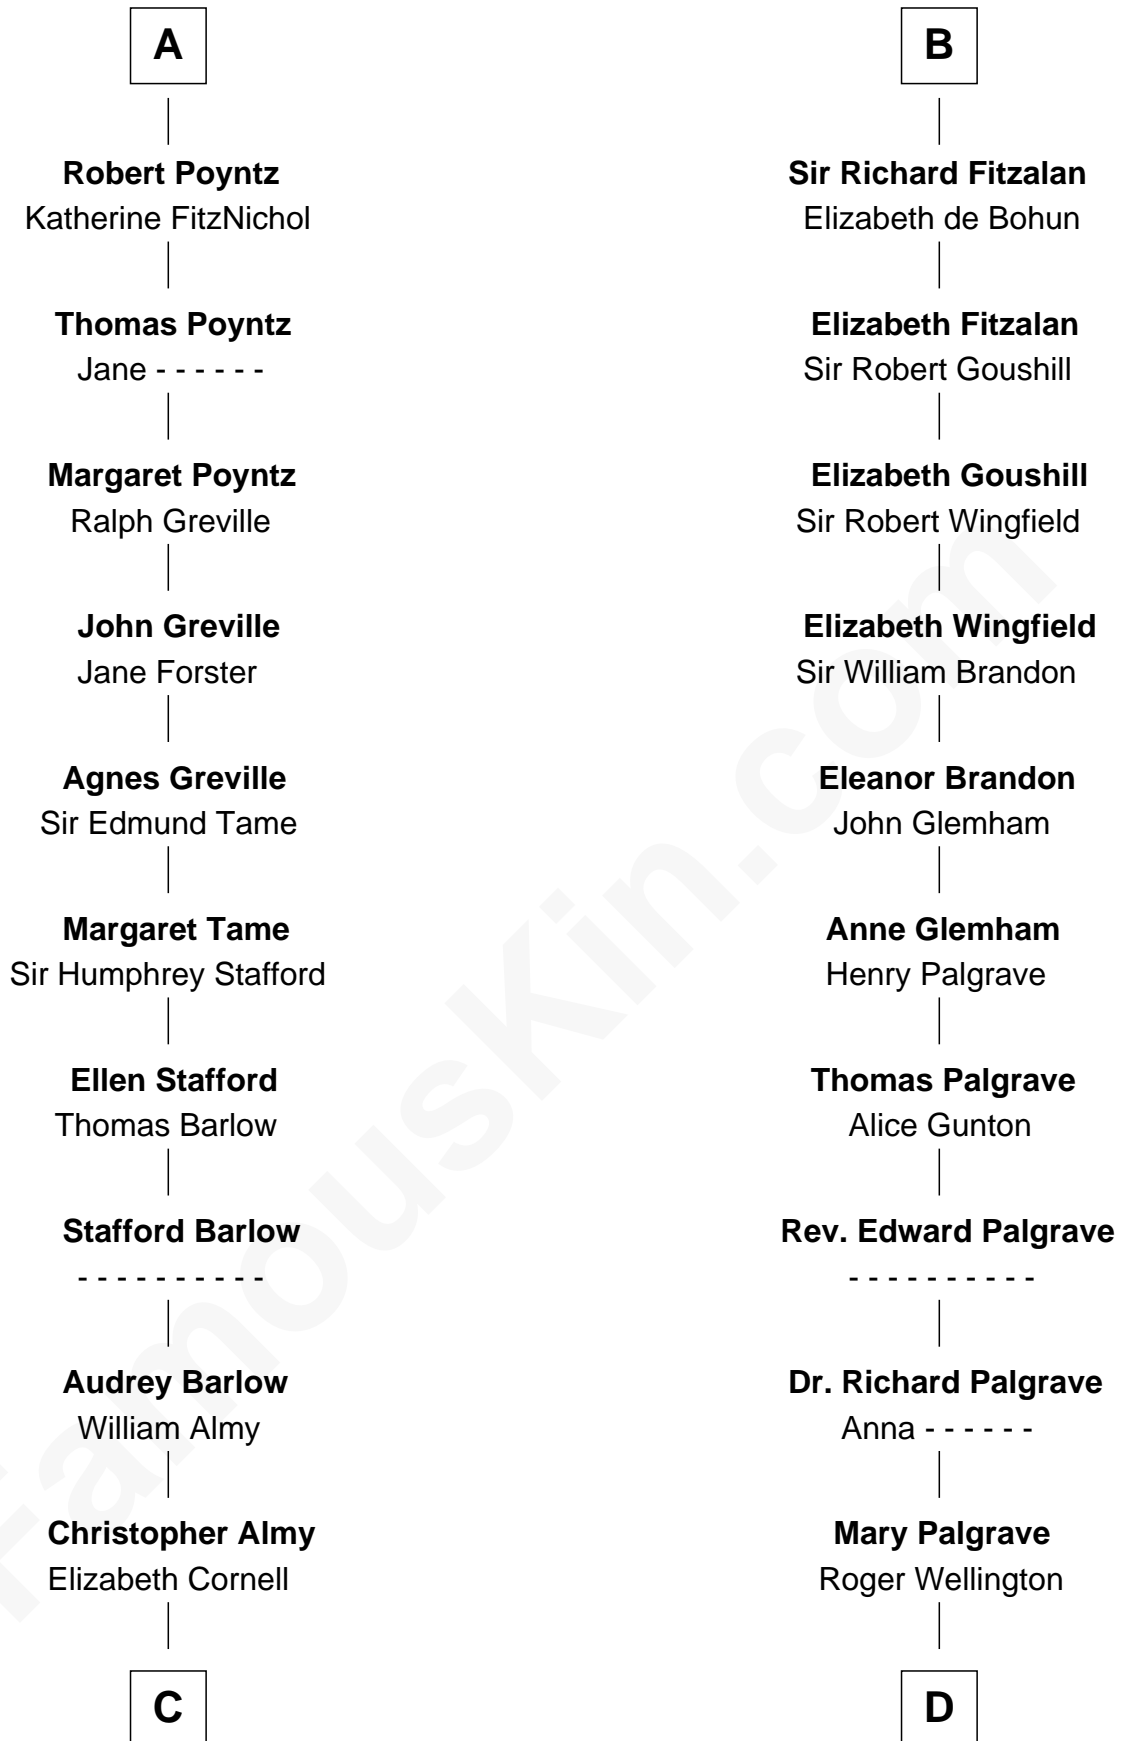

FamousKin.com

Relationship Chart of

William Ellery

Signer of the Declaration of Independence

19th cousin 2 times removed of

Eli Whitney

Inventor of the Cotton Gin

C

Col. Job Almy
Ann Lawton

Elizabeth Almy
William Ellery

William Ellery
Signer of Declaration of Independence

D

Benjamin Wellington
Elizabeth Sweetman

Elizabeth Wellington
John Fay

Benjamin Fay
Martha Miles

Elizabeth Fay
Eli Whitney

Eli Whitney
Inventor of the Cotton Gin

FamousKin.com