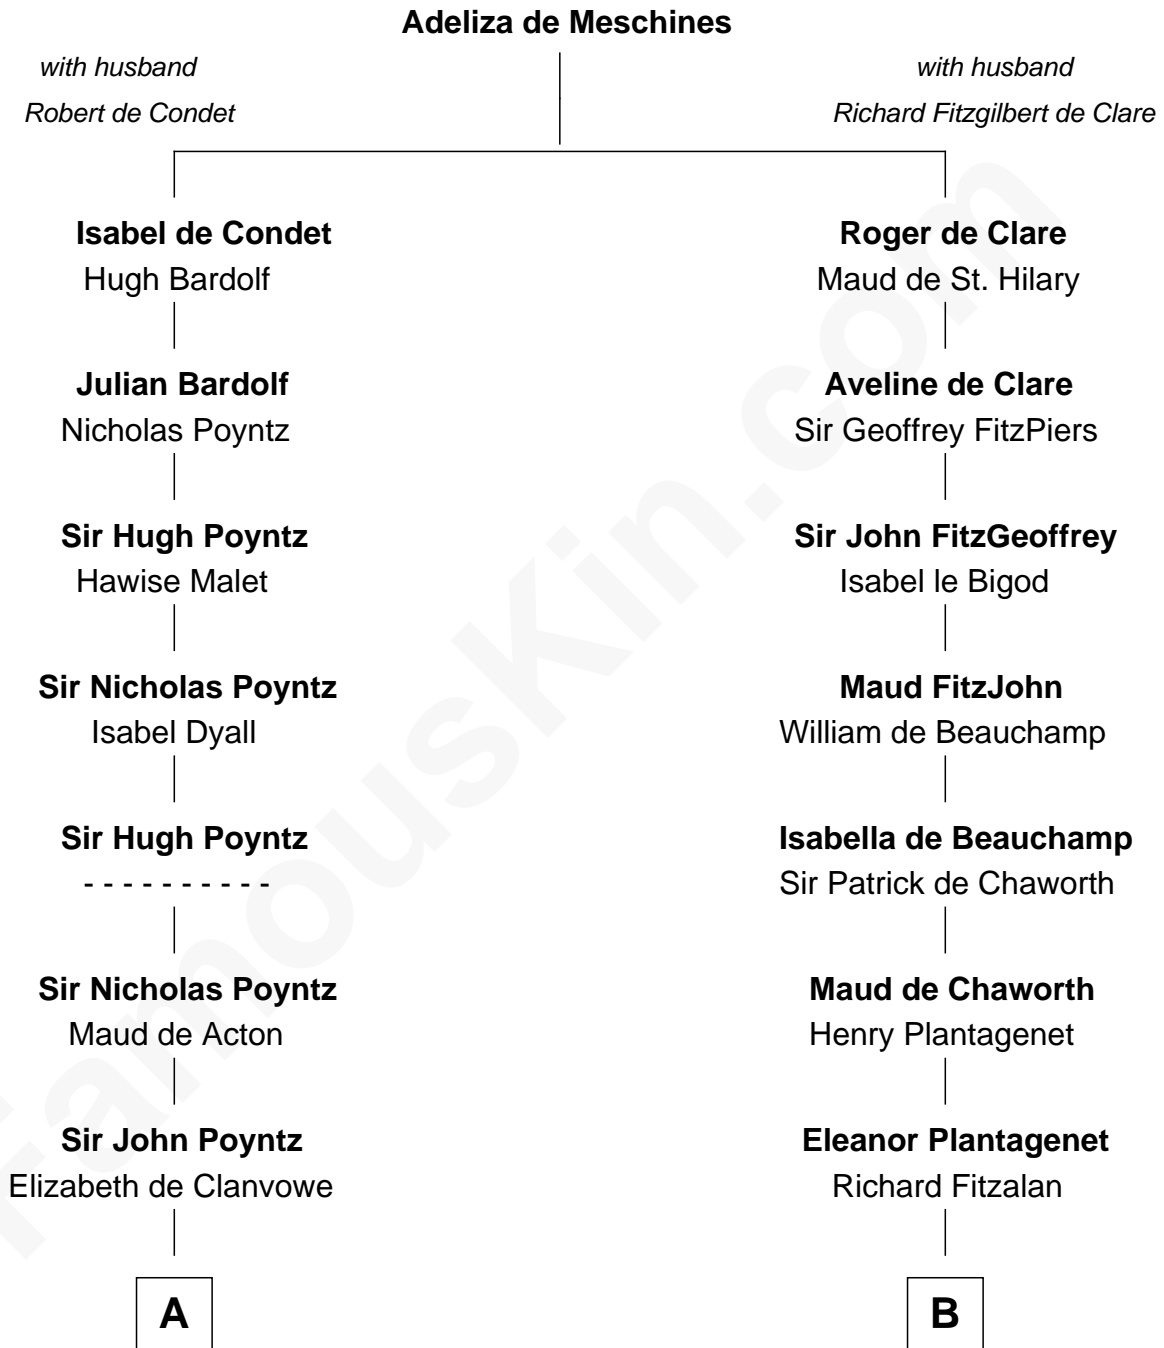

FamousKin.com

Relationship Chart of

William Ellery

Signer of the Declaration of Independence

19th cousin 2 times removed of

Eli Whitney

Inventor of the Cotton Gin

C

Col. Job Almy
Ann Lawton

Elizabeth Almy
William Ellery

William Ellery
Signer of Declaration of Independence

D

Benjamin Wellington
Elizabeth Sweetman

Elizabeth Wellington
John Fay

Benjamin Fay
Martha Miles

Elizabeth Fay
Eli Whitney

Eli Whitney
Inventor of the Cotton Gin

FamousKin.com