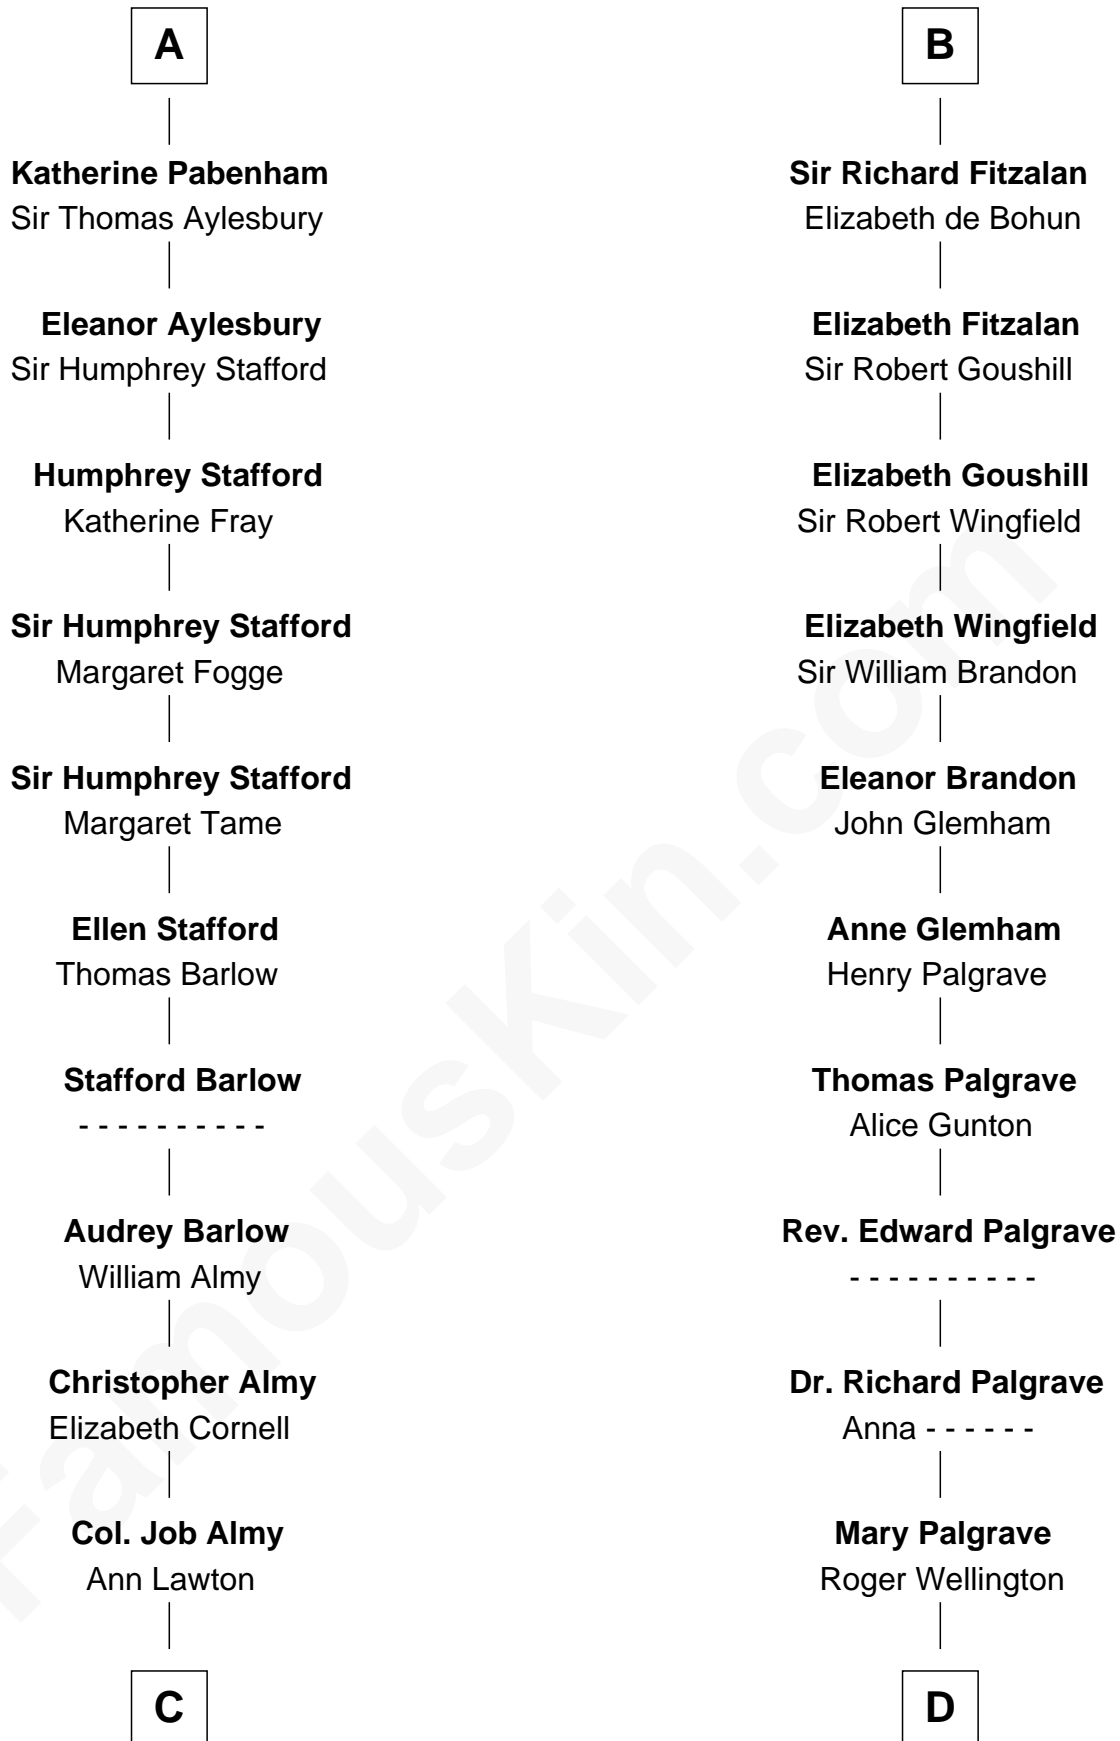

FamousKin.com

Relationship Chart of

William Ellery

Signer of the Declaration of Independence

18th cousin 3 times removed of

Eli Whitney

Inventor of the Cotton Gin

C

Elizabeth Almy

William Ellery

William Ellery

Signer of Declaration of Independence

D

Benjamin Wellington

Elizabeth Sweetman

Elizabeth Wellington

John Fay

Benjamin Fay

Martha Miles

Elizabeth Fay

Eli Whitney

Eli Whitney

Inventor of the Cotton Gin

FamousKin.com