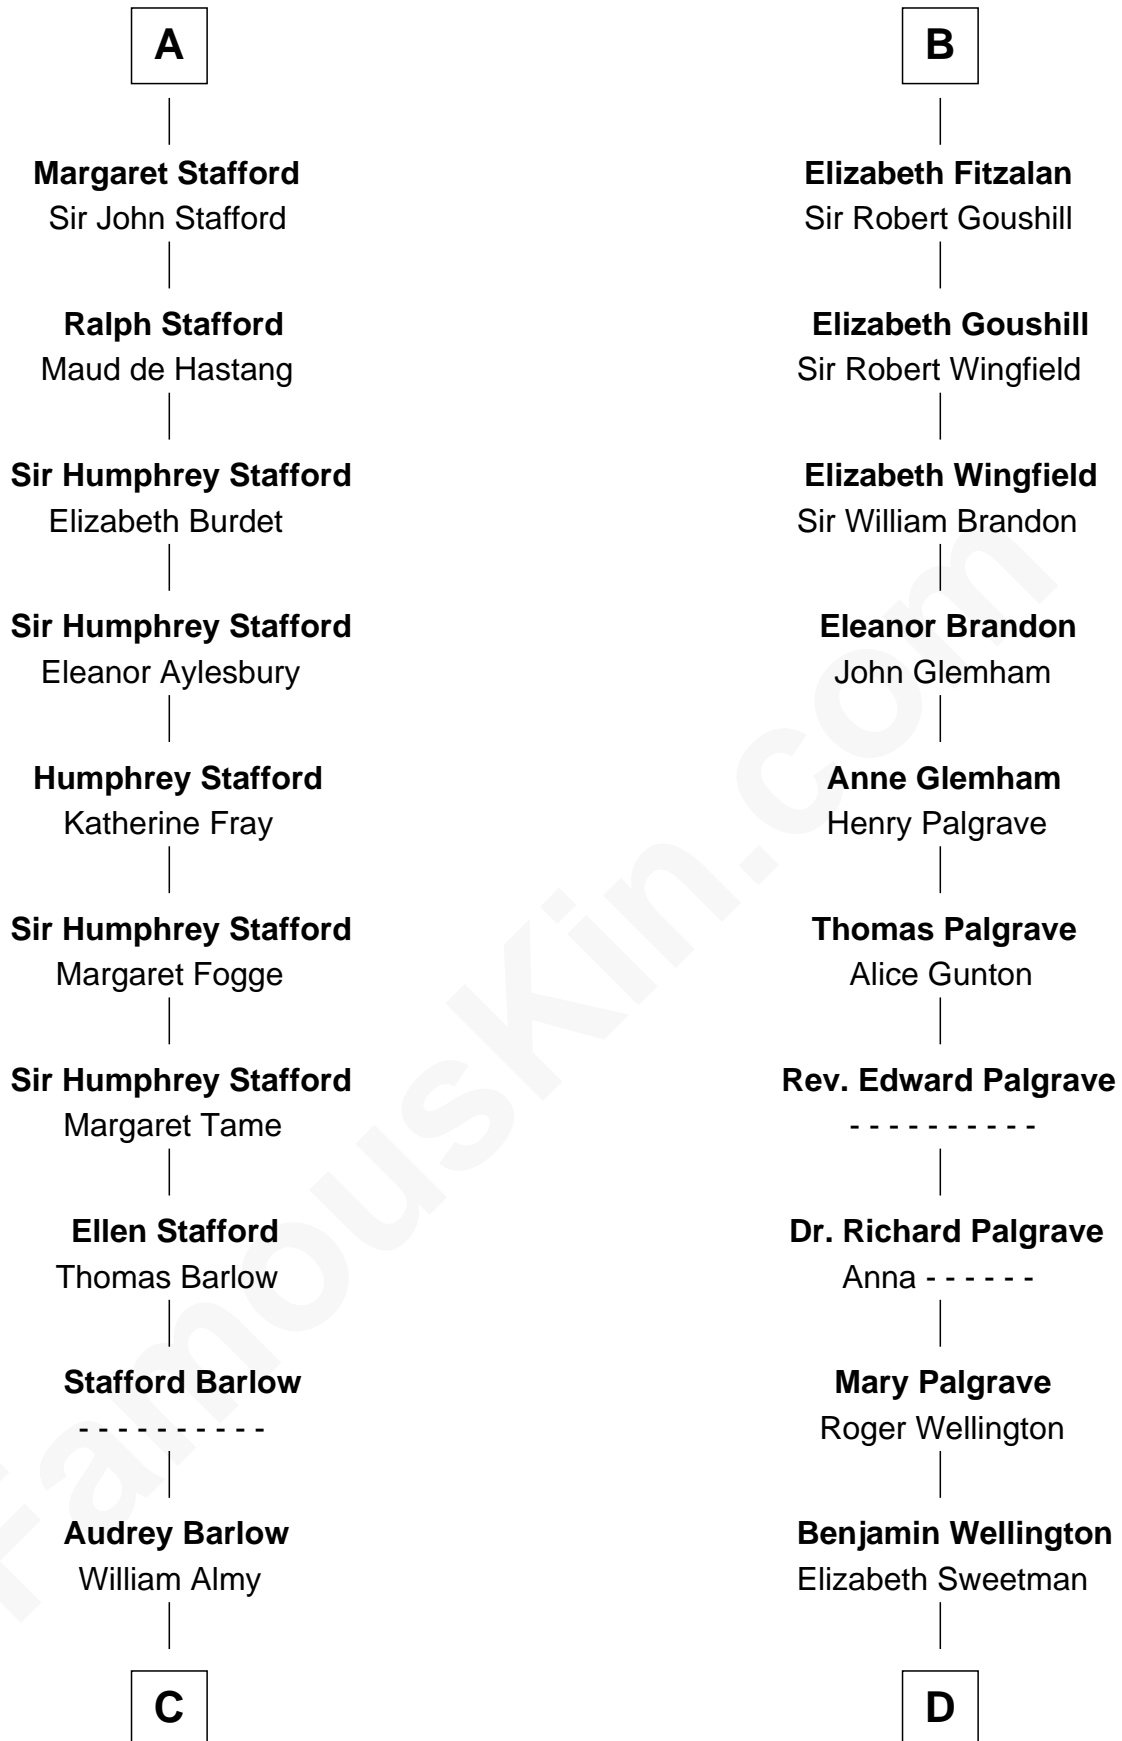

# FamousKin.com Relationship Chart of

**William Ellery**

*Signer of the Declaration of Independence*

20th cousin of

**Eli Whitney**

*Inventor of the Cotton Gin*

**C**

**Christopher Almy**

Elizabeth Cornell

**Col. Job Almy**

Ann Lawton

**Elizabeth Almy**

William Ellery

**William Ellery**

*Signer of Declaration of Independence*

**D**

**Elizabeth Wellington**

John Fay

**Benjamin Fay**

Martha Miles

**Elizabeth Fay**

Eli Whitney

**Eli Whitney**

*Inventor of the Cotton Gin*