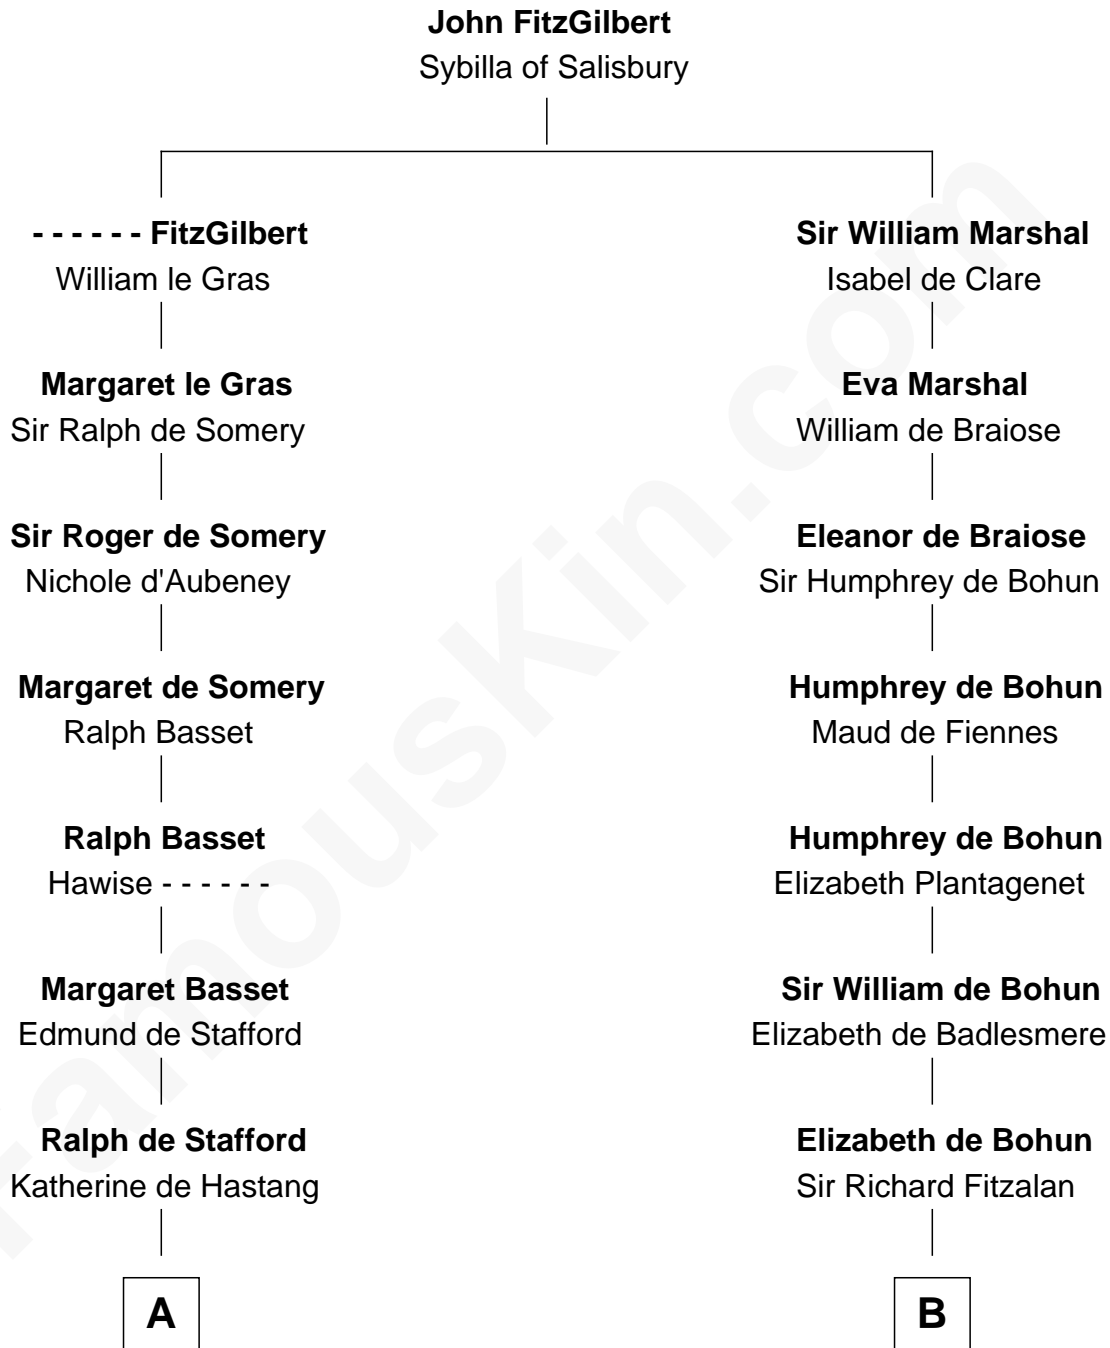

# FamousKin.com Relationship Chart of

**William Ellery**

*Signer of the Declaration of Independence*

20th cousin of

**Eli Whitney**

*Inventor of the Cotton Gin*

**C**

**Christopher Almy**

Elizabeth Cornell

**Col. Job Almy**

Ann Lawton

**Elizabeth Almy**

William Ellery

**William Ellery**

*Signer of Declaration of Independence*

**D**

**Elizabeth Wellington**

John Fay

**Benjamin Fay**

Martha Miles

**Elizabeth Fay**

Eli Whitney

**Eli Whitney**

*Inventor of the Cotton Gin*