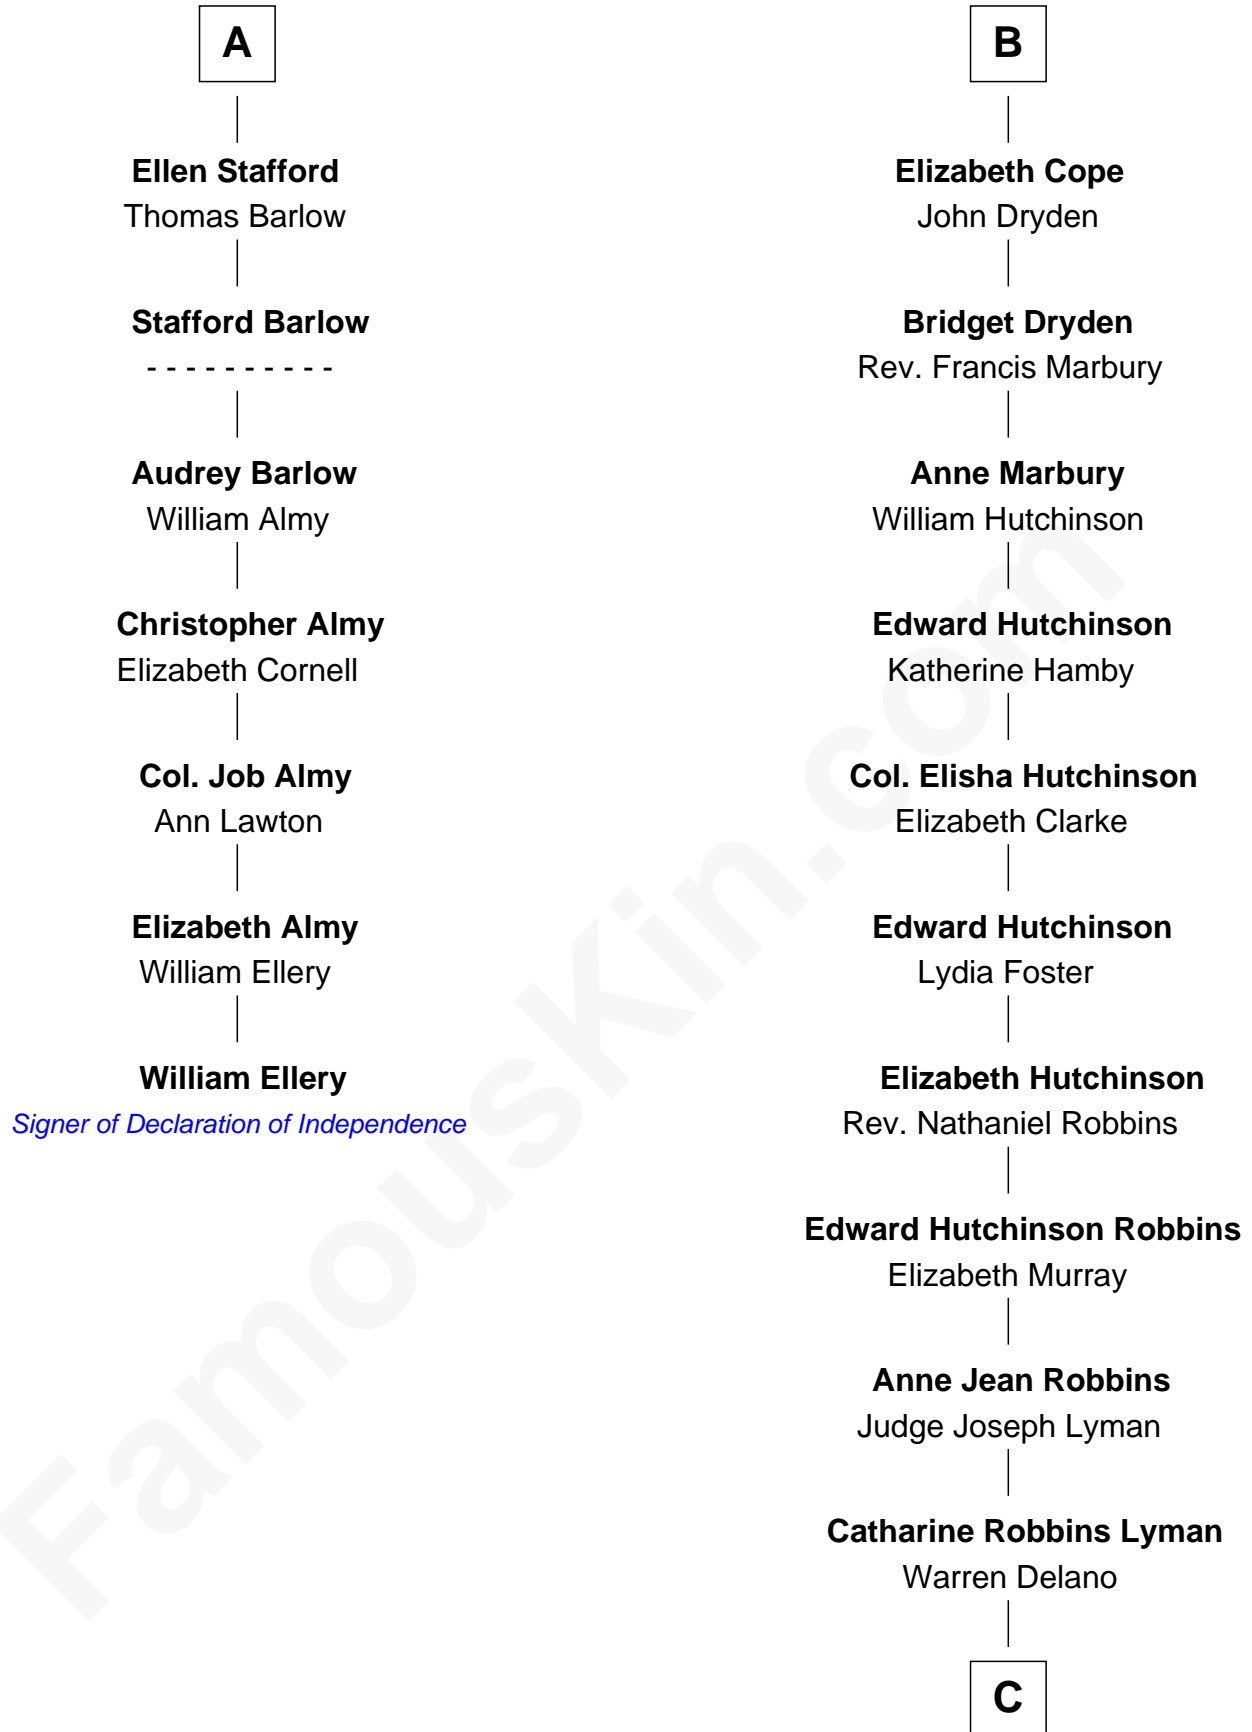

FamousKin.com

Relationship Chart of

William Ellery

Signer of the Declaration of Independence

13th cousin 5 times removed of

Franklin D. Roosevelt

32nd U.S. President

C

Sara Delano
James Roosevelt

Franklin D. Roosevelt
32nd U.S. President

FamousKin.com