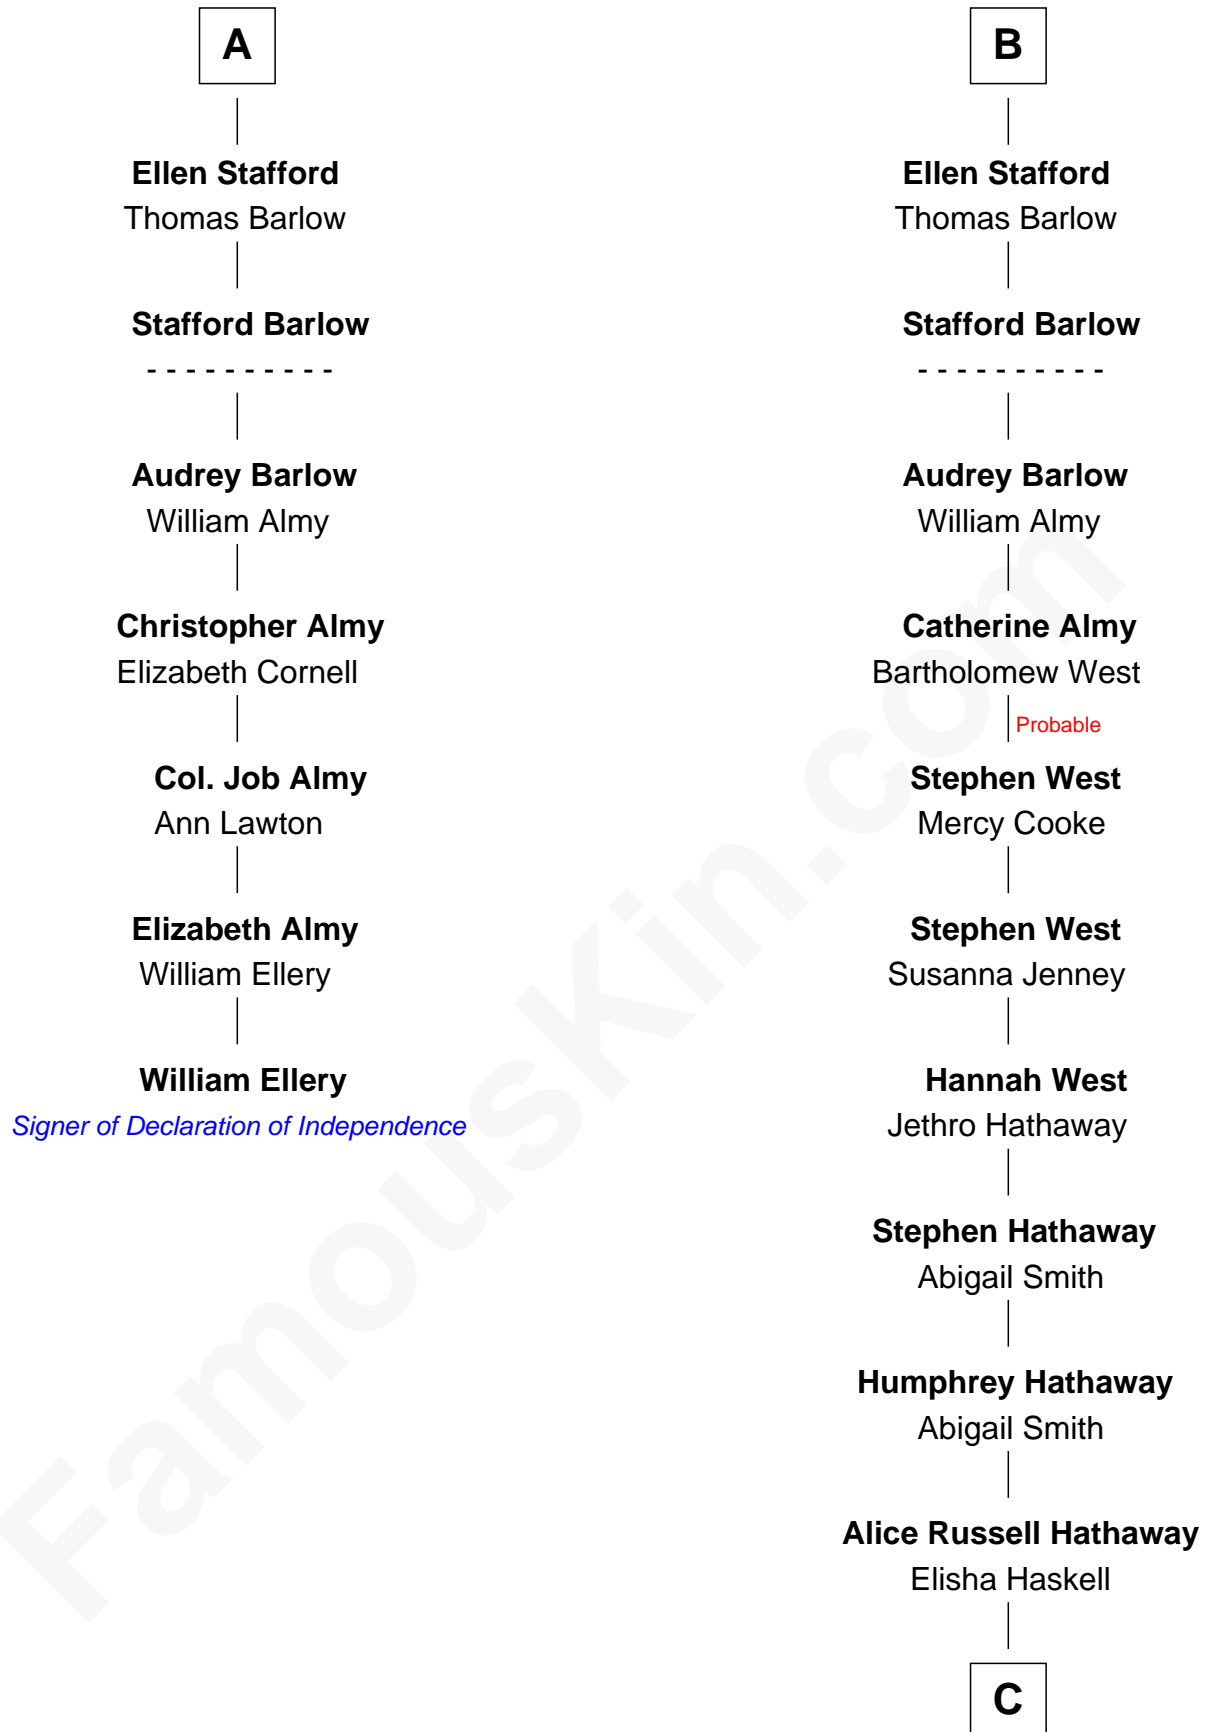

## Relationship Chart of

### William Ellery

*Signer of the Declaration of Independence*

13th cousin 5 times removed of

### Alice (Lee) Roosevelt

*First Wife of President Theodore Roosevelt*

**C**

**Caroline Watts Haskell**

George Cabot Lee

**Alice (Lee) Roosevelt**

*Wife of President Theodore Roosevelt*

FamousKin.com