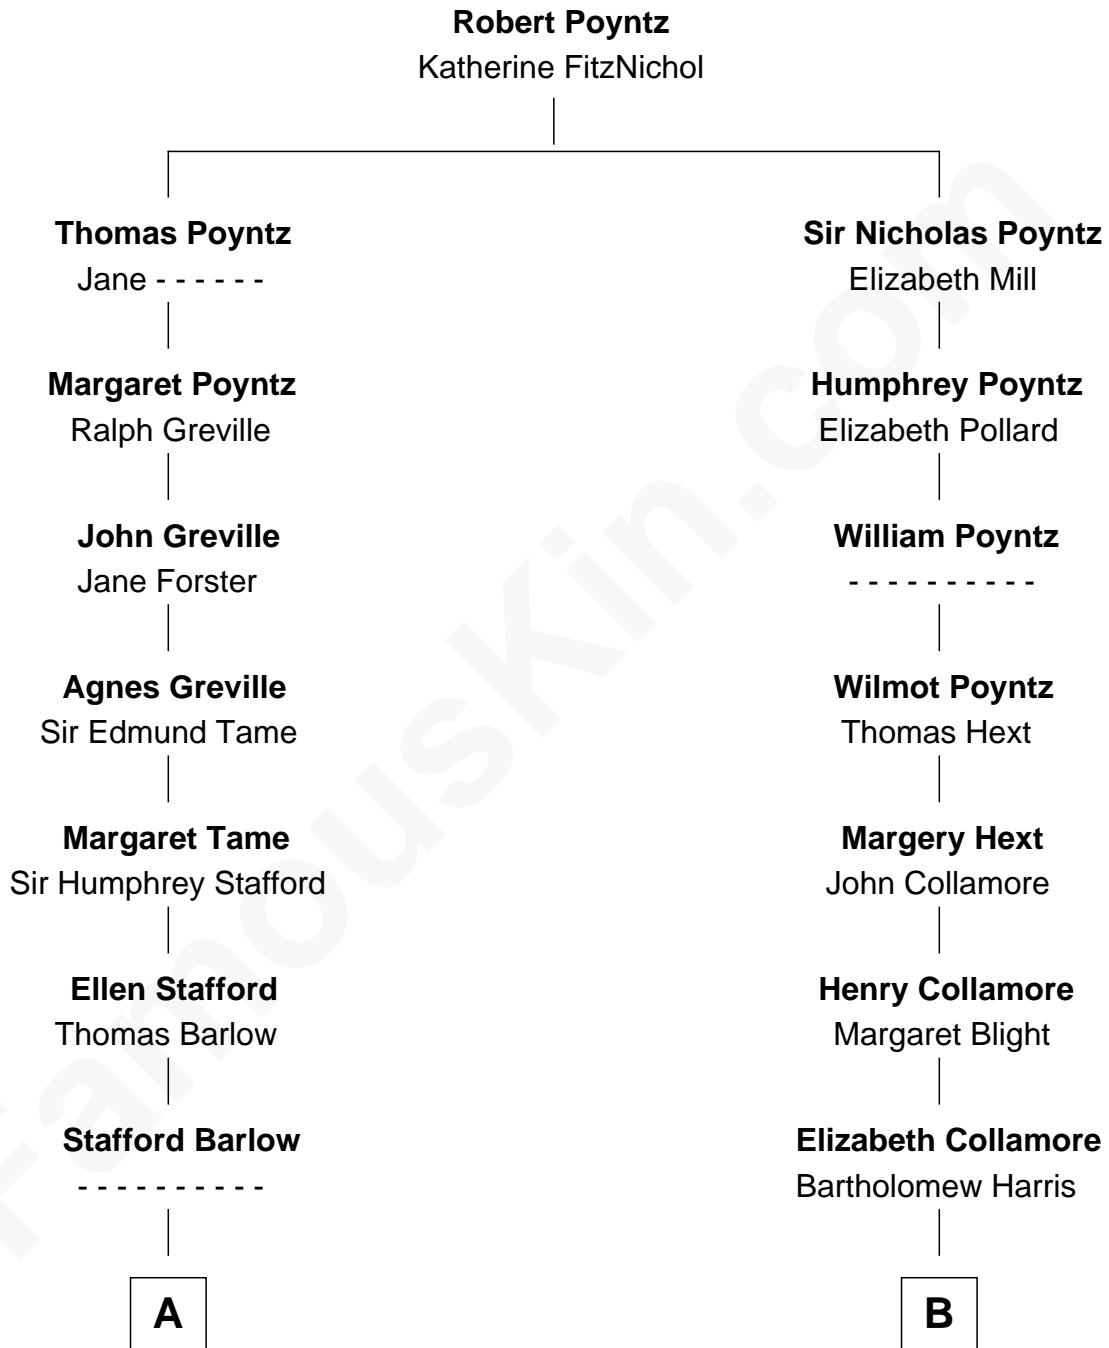

FamousKin.com

Relationship Chart of

William Ellery

Signer of the Declaration of Independence

11th cousin 4 times removed of

Edith (Carow) Roosevelt

First Lady of President Theodore Roosevelt

A

Audrey Barlow

William Almy

Christopher Almy

Elizabeth Cornell

Col. Job Almy

Ann Lawton

Elizabeth Almy

William Ellery