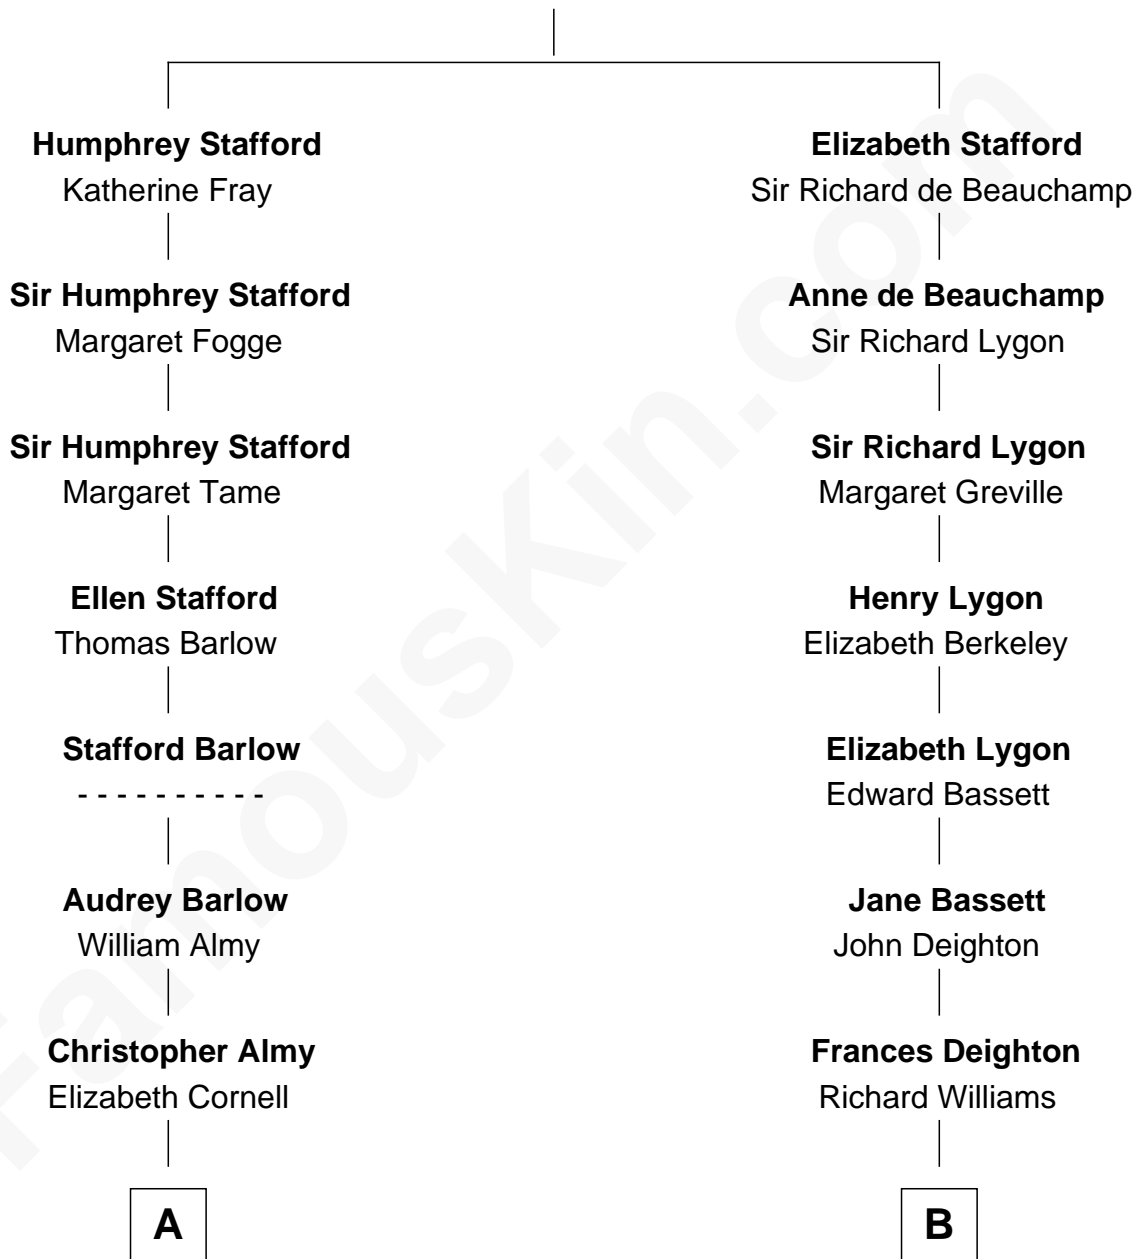

FamousKin.com

Relationship Chart of

William Ellery

Signer of the Declaration of Independence

9th cousin 8 times removed of

James Taylor
Singer-Songwriter

Sir Humphrey Stafford
Eleanor Aylesbury

A

Col. Job Almy
Ann Lawton

Elizabeth Almy
William Ellery

William Ellery

Signer of Declaration of Independence

B

Joseph Williams
Elizabeth Watson

Benjamin Williams
Elizabeth Dean

Nathan Williams
Judith White

Dr. Isaac Montrose Taylor
Gertrude Arline Woodard

James Taylor
Singer-Songwriter