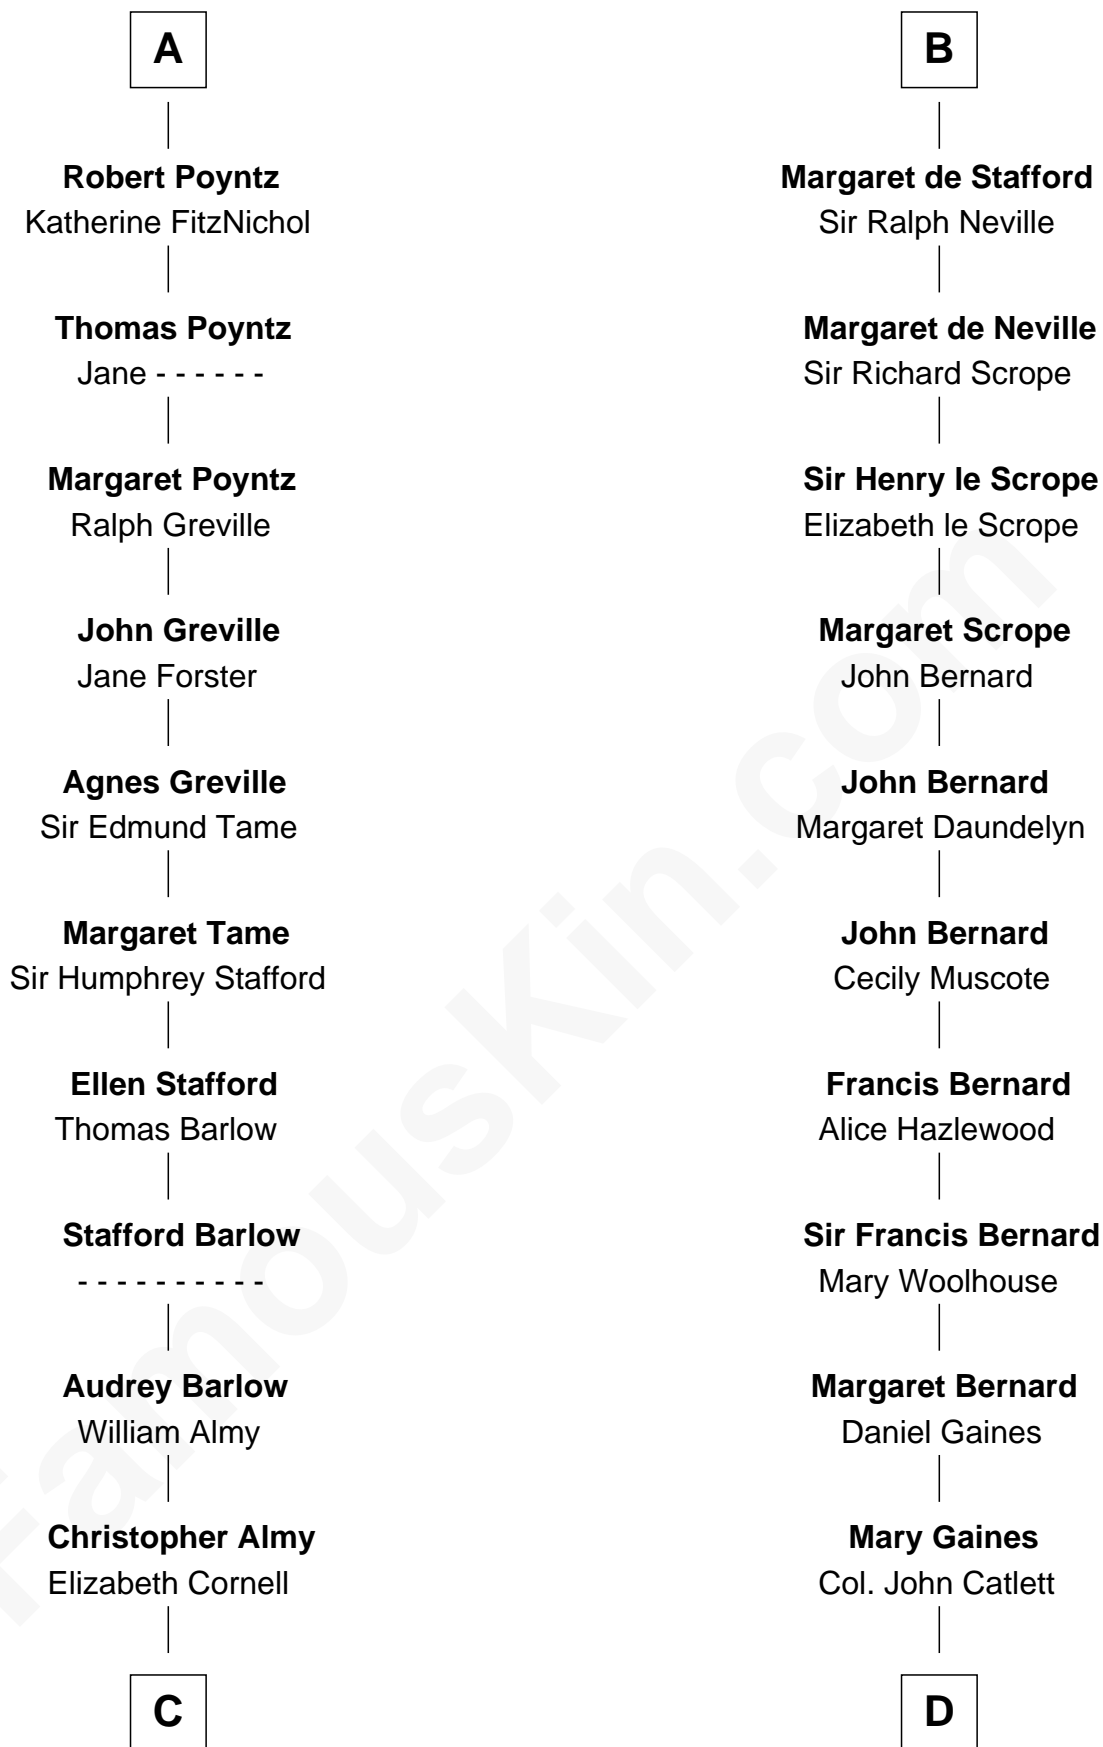

# FamousKin.com Relationship Chart of

**William Ellery**

*Signer of the Declaration of Independence*

19th cousin of

**James Madison**

*4th U.S. President*

## Adeliza de Meschines

**C**

**Col. Job Almy**

Ann Lawton

**Elizabeth Almy**

William Ellery

**William Ellery**

*Signer of Declaration of Independence*

**D**

**Rebecca Catlett**

Francis Conway

**Eleanor Rose Conway**

James Madison

**James Madison**

*4th U.S. President*

FamousKin.com