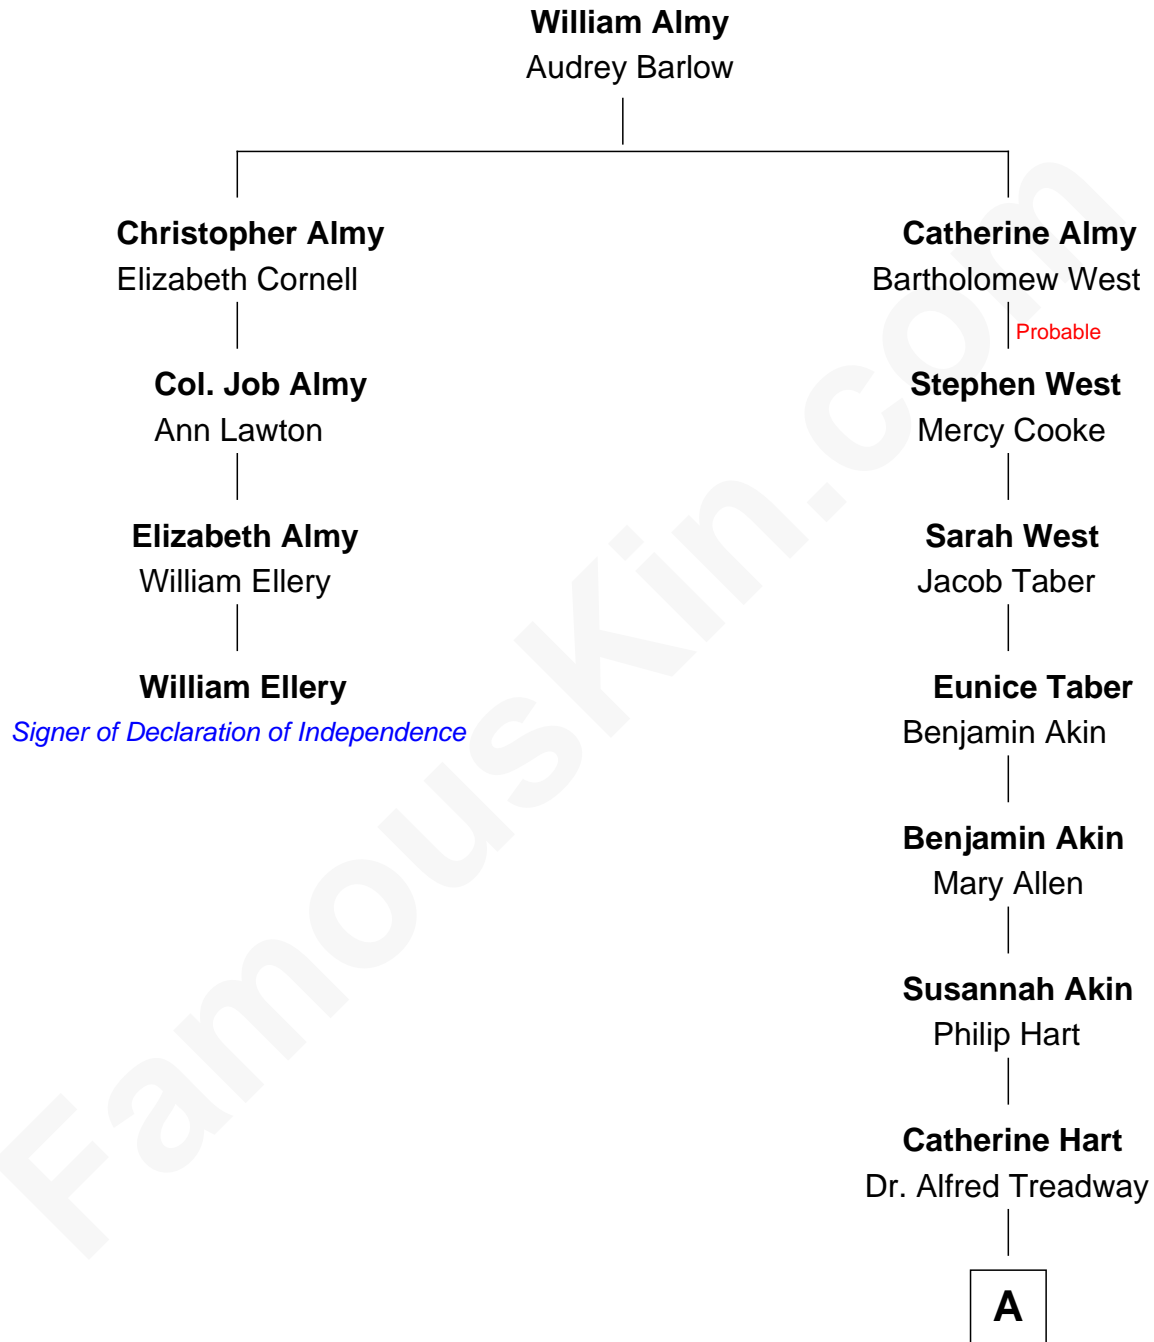

FamousKin.com

Relationship Chart of

William Ellery

Signer of the Declaration of Independence

3rd cousin 8 times removed of

Bill Weld

68th Governor of Massachusetts

A

Elizabeth Hart Treadway

Alexander Moss White

William Augustus White

Harriet Hillard

Margaret Low White

Francis Minot Weld

David Weld

Mary Blake Nichols

Bill Weld

68th Governor of Massachusetts