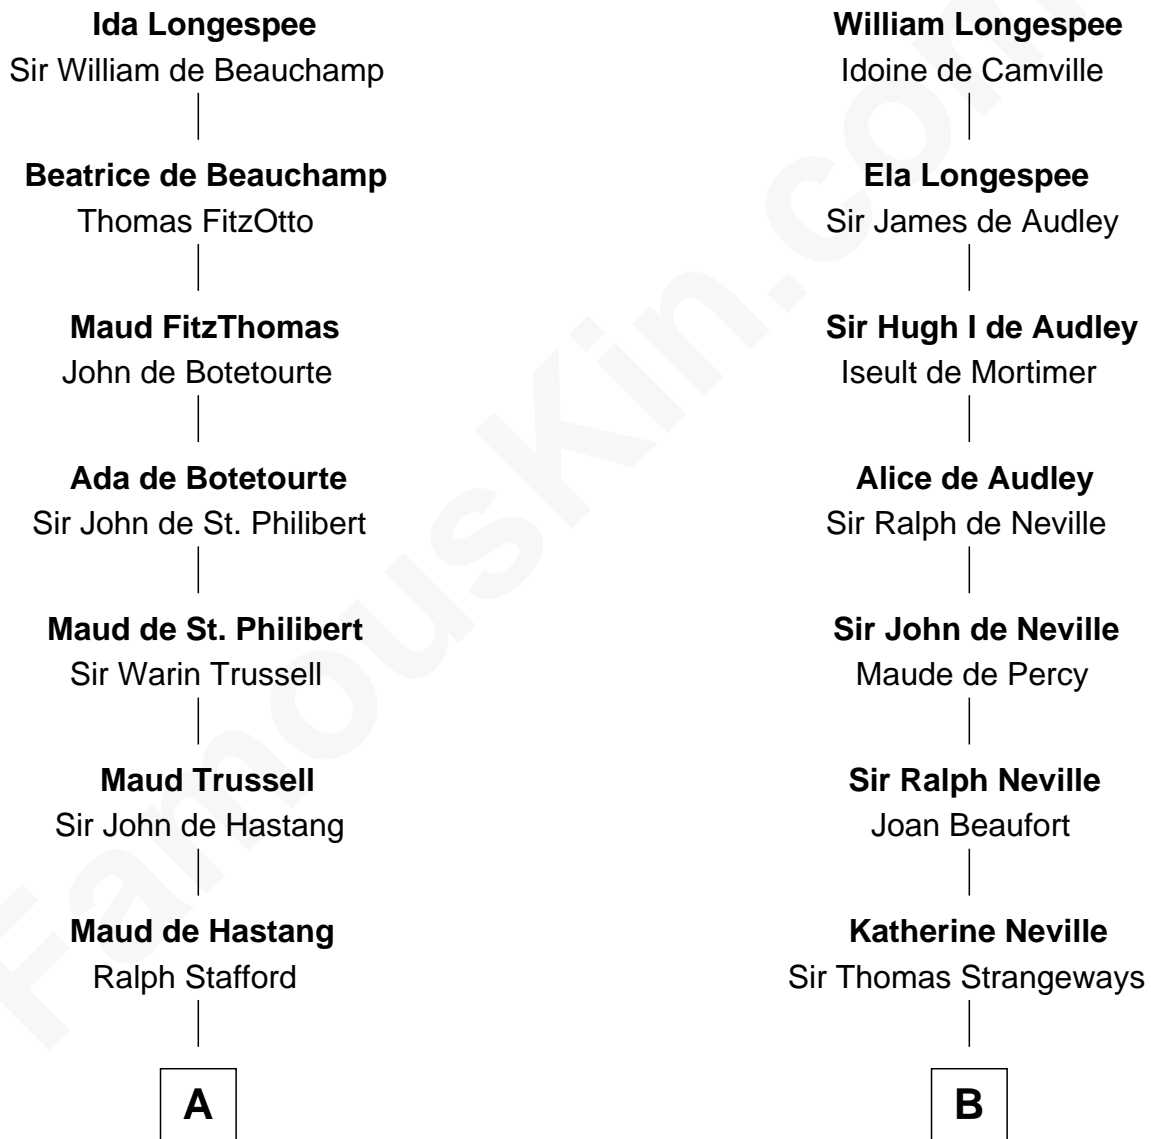

Sir William Longespee

Ela of Salisbury