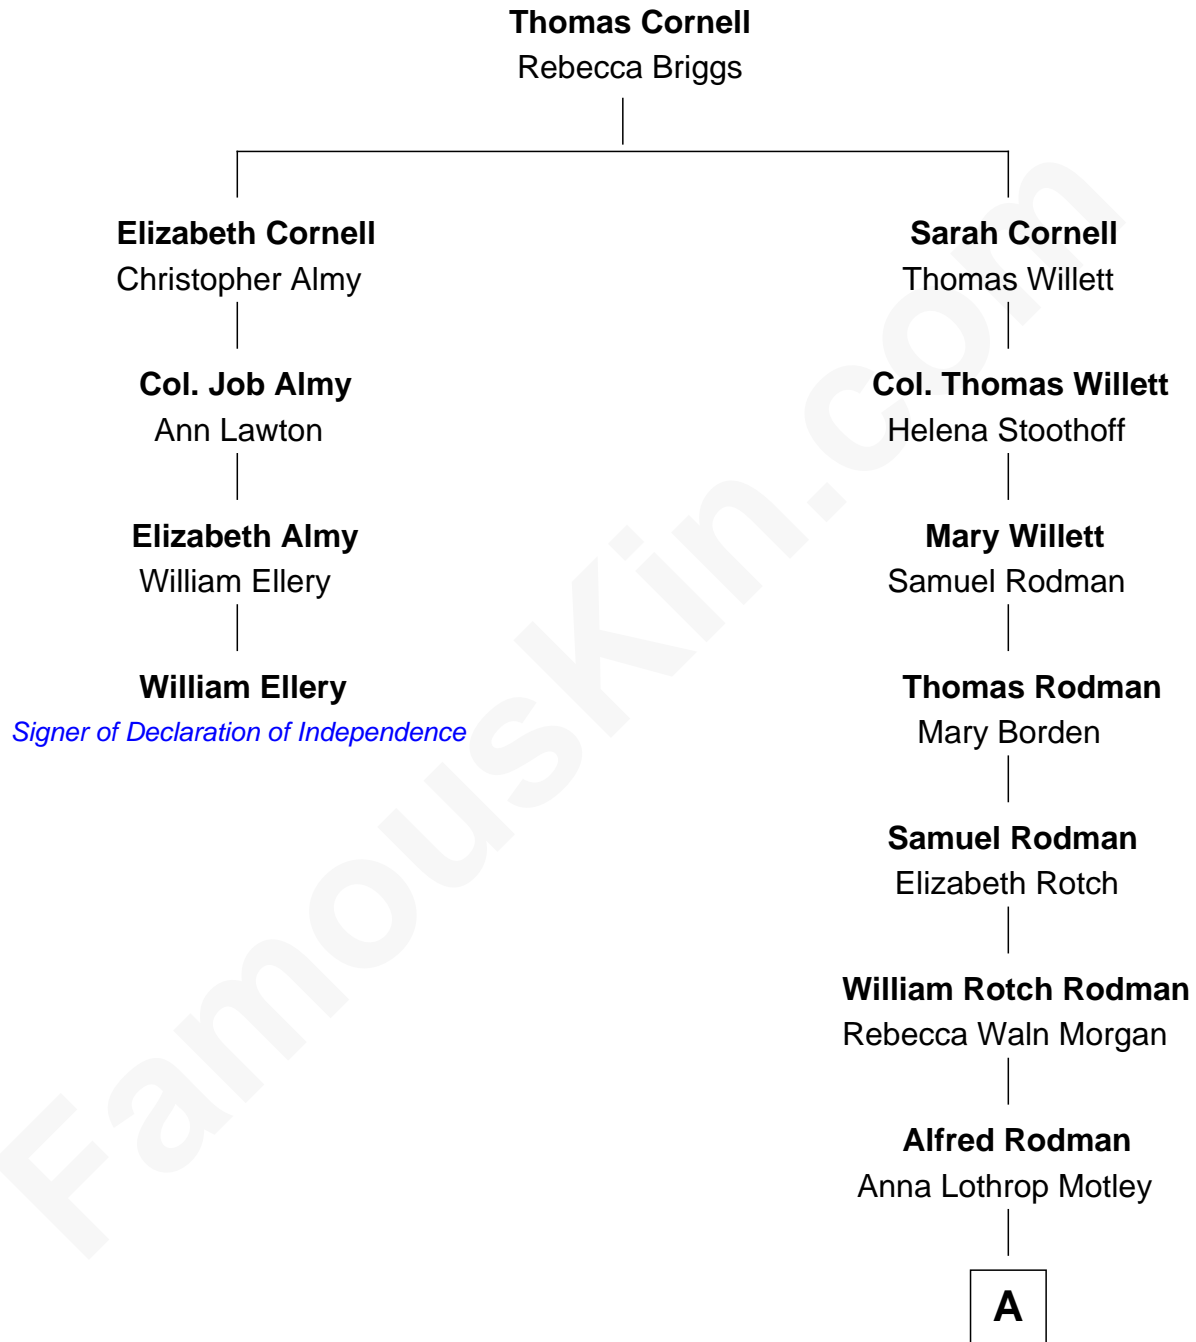

FamousKin.com

Relationship Chart of

William Ellery

Signer of the Declaration of Independence

3rd cousin 7 times removed of

Tuesday Weld

TV and Movie Actress

A

—
Eloise Rodman
Stephen Minot Weld

—
Edward Motley Weld
Sarah Lothrop King

—
Lothrop Motley Weld
Yosene Balfour Ker

—
Tuesday Weld
TV and Movie Actress

FamousKin.com