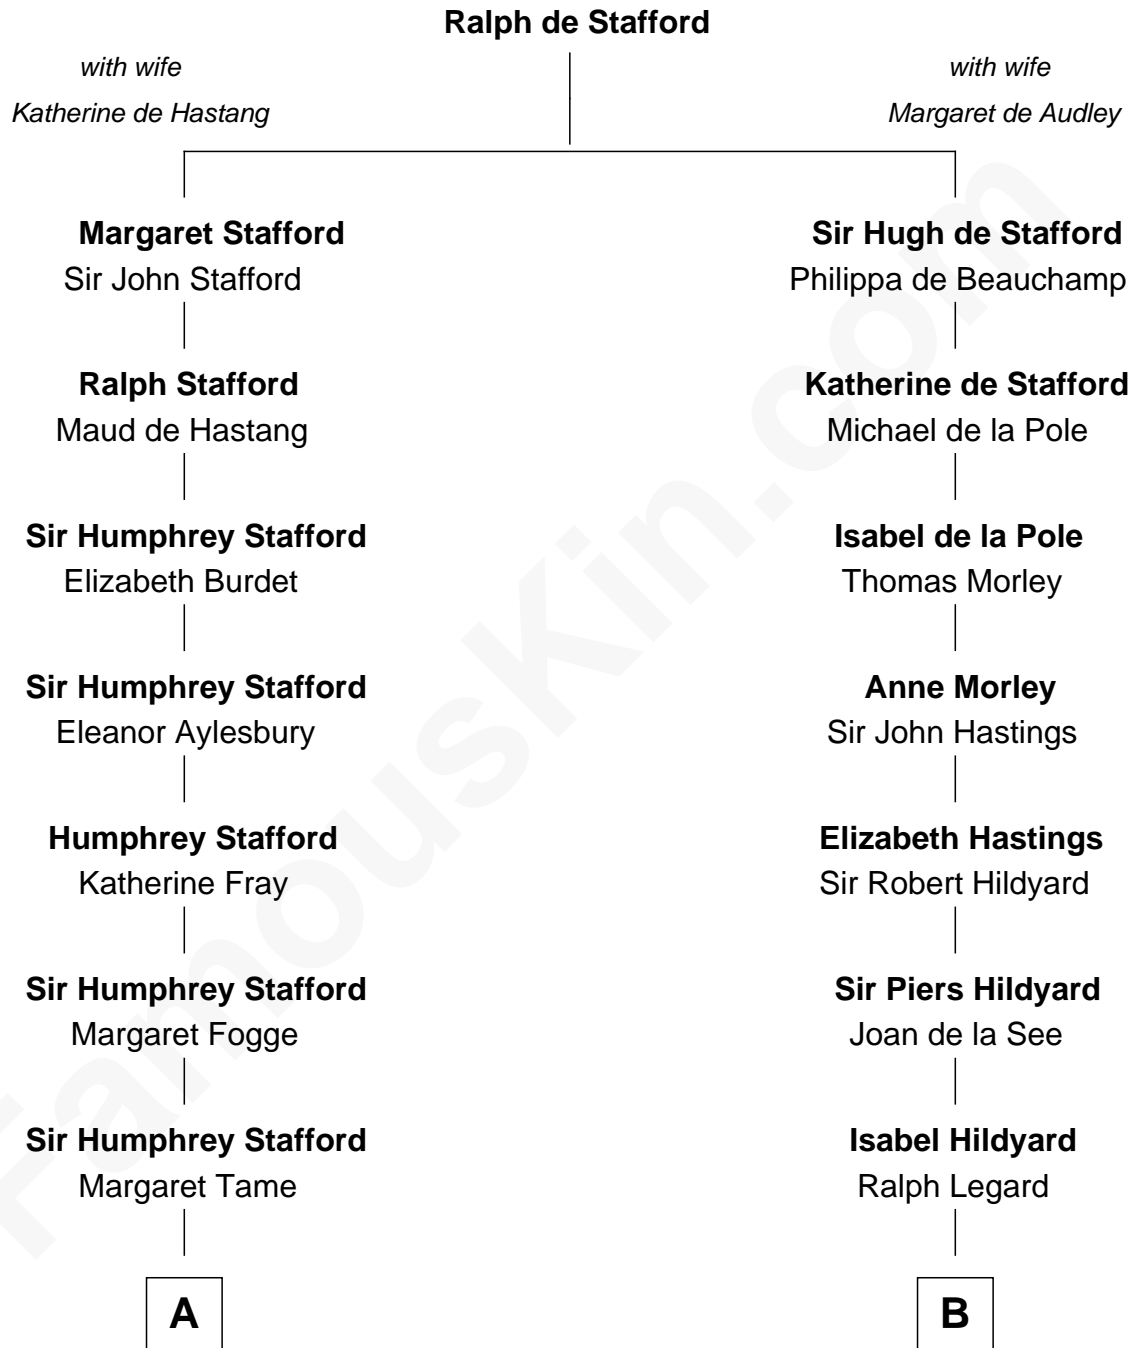

FamousKin.com

Relationship Chart of

William Ellery

Signer of the Declaration of Independence

13th cousin 7 times removed of

Tuesday Weld

TV and Movie Actress

C

Stephen Minot Weld

Eloise Rodman

Edward Motley Weld

Sarah Lothrop King

Lothrop Motley Weld

Yosene Balfour Ker

Tuesday Weld

TV and Movie Actress