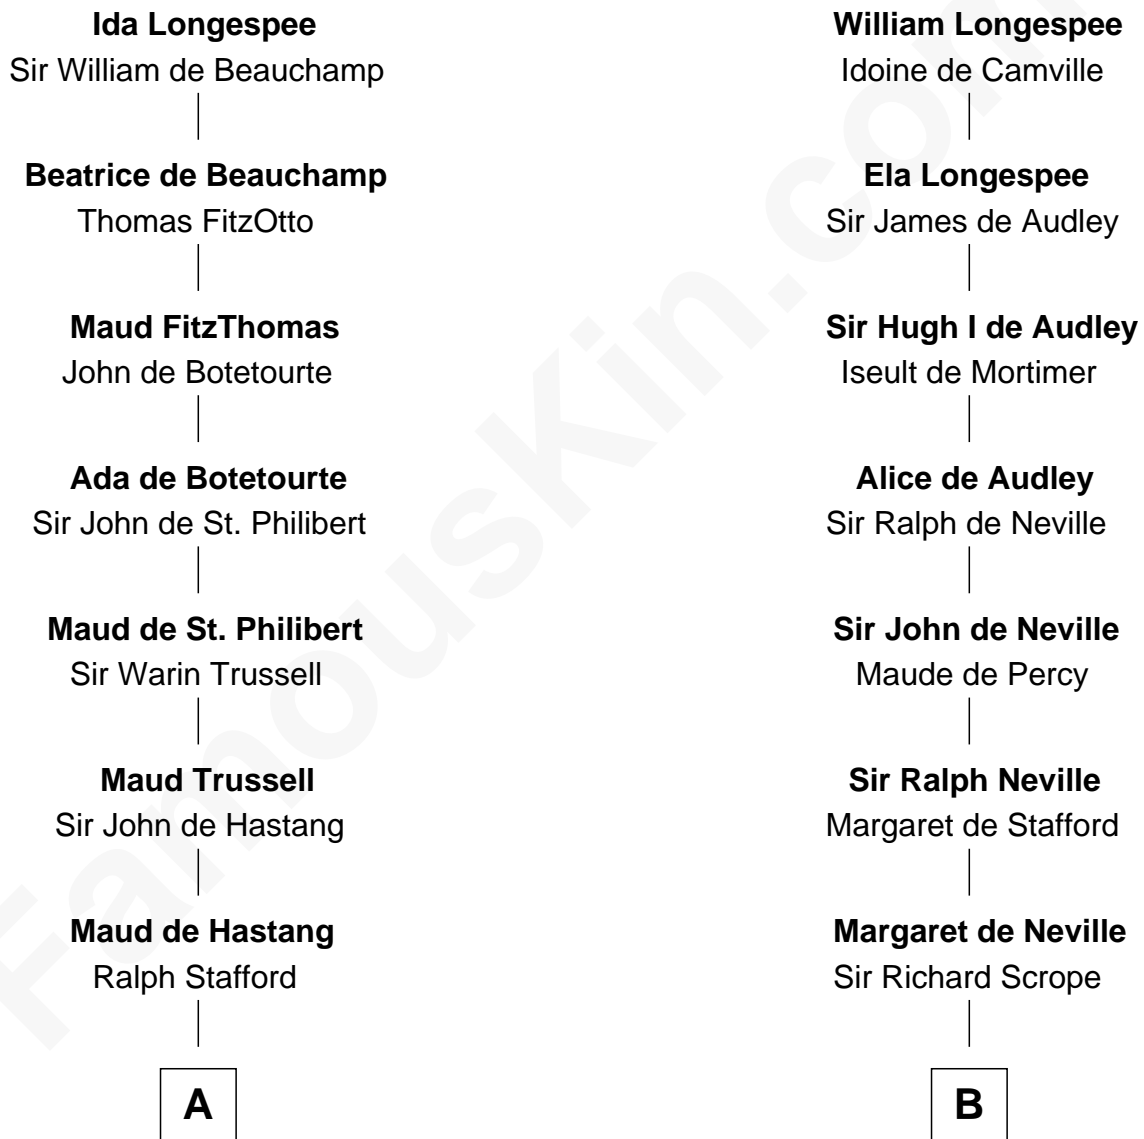

FamousKin.com

Relationship Chart of

William Ellery

Signer of the Declaration of Independence

18th cousin 2 times removed of

Helen Keller

Author and Activist

Sir William Longespee

Ela of Salisbury

C

Elizabeth Almy

William Ellery

William Ellery

Signer of Declaration of Independence

D

Col. Alexander Spotswood Moore

Elizabeth Aylett

Mary Fairfax Moore

David Keller

Arthur Henley Keller

Kate Adams

Helen Keller

Author and Activist

FamousKin.com