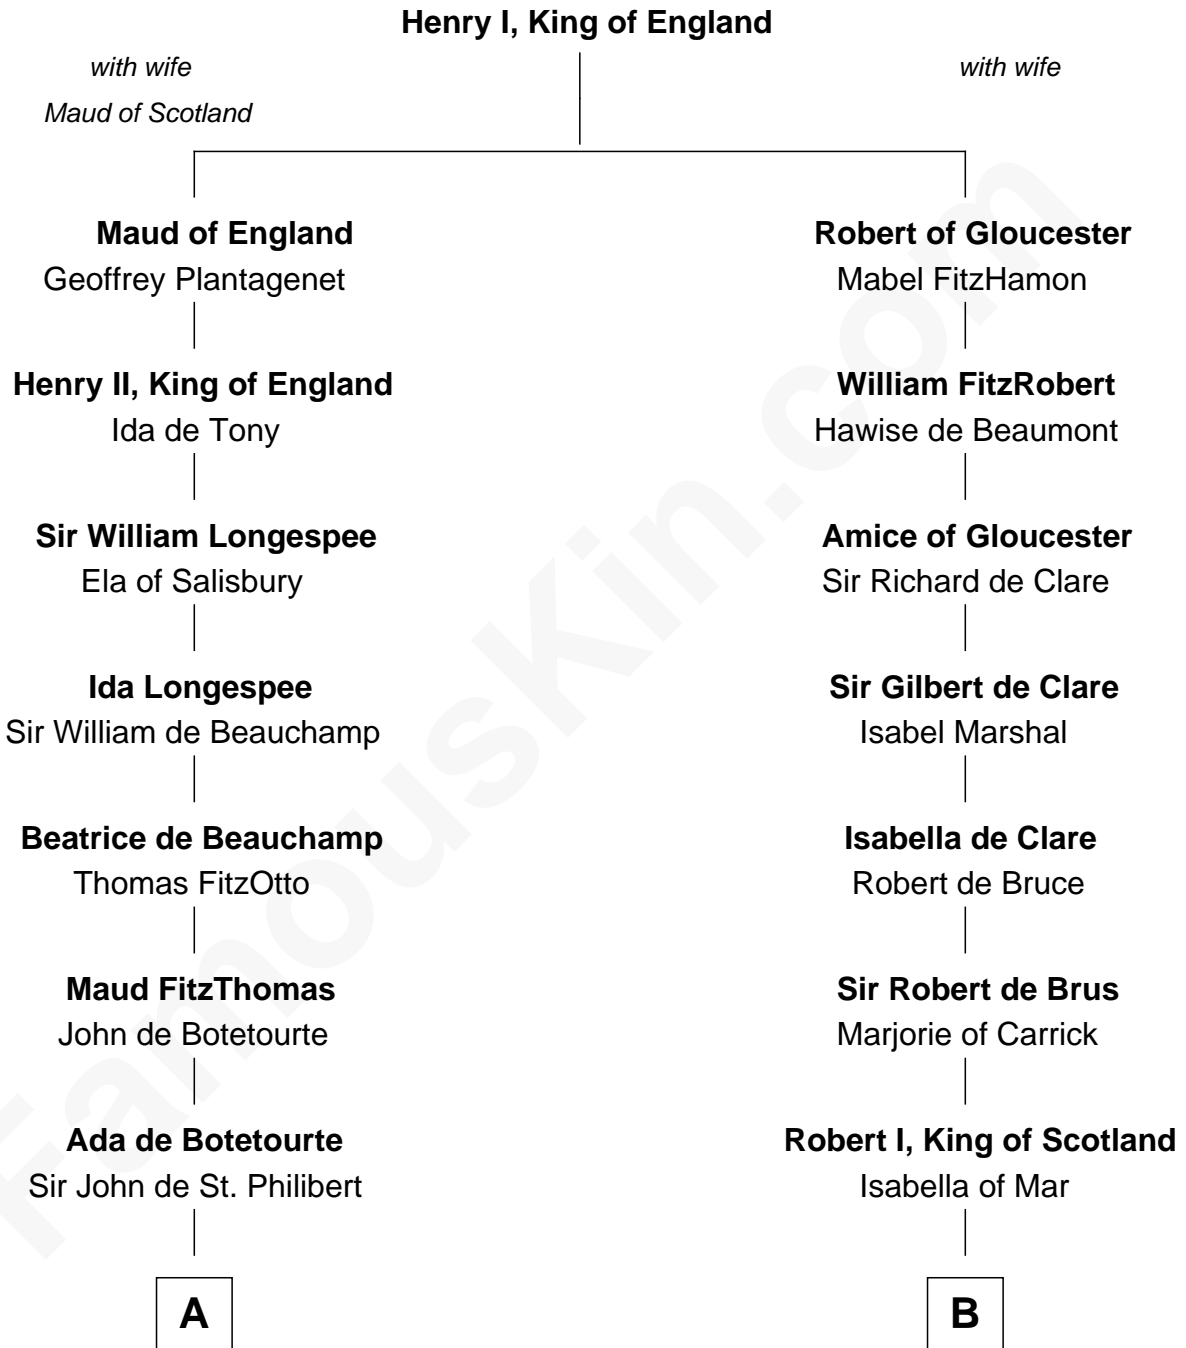

FamousKin.com

Relationship Chart of

William Ellery

Signer of the Declaration of Independence

20th cousin 1 time removed of

Philip Livingston

Signer of the Declaration of Independence

C

Audrey Barlow

William Almy

Christopher Almy

Elizabeth Cornell

Col. Job Almy

Ann Lawton

Elizabeth Almy

William Ellery