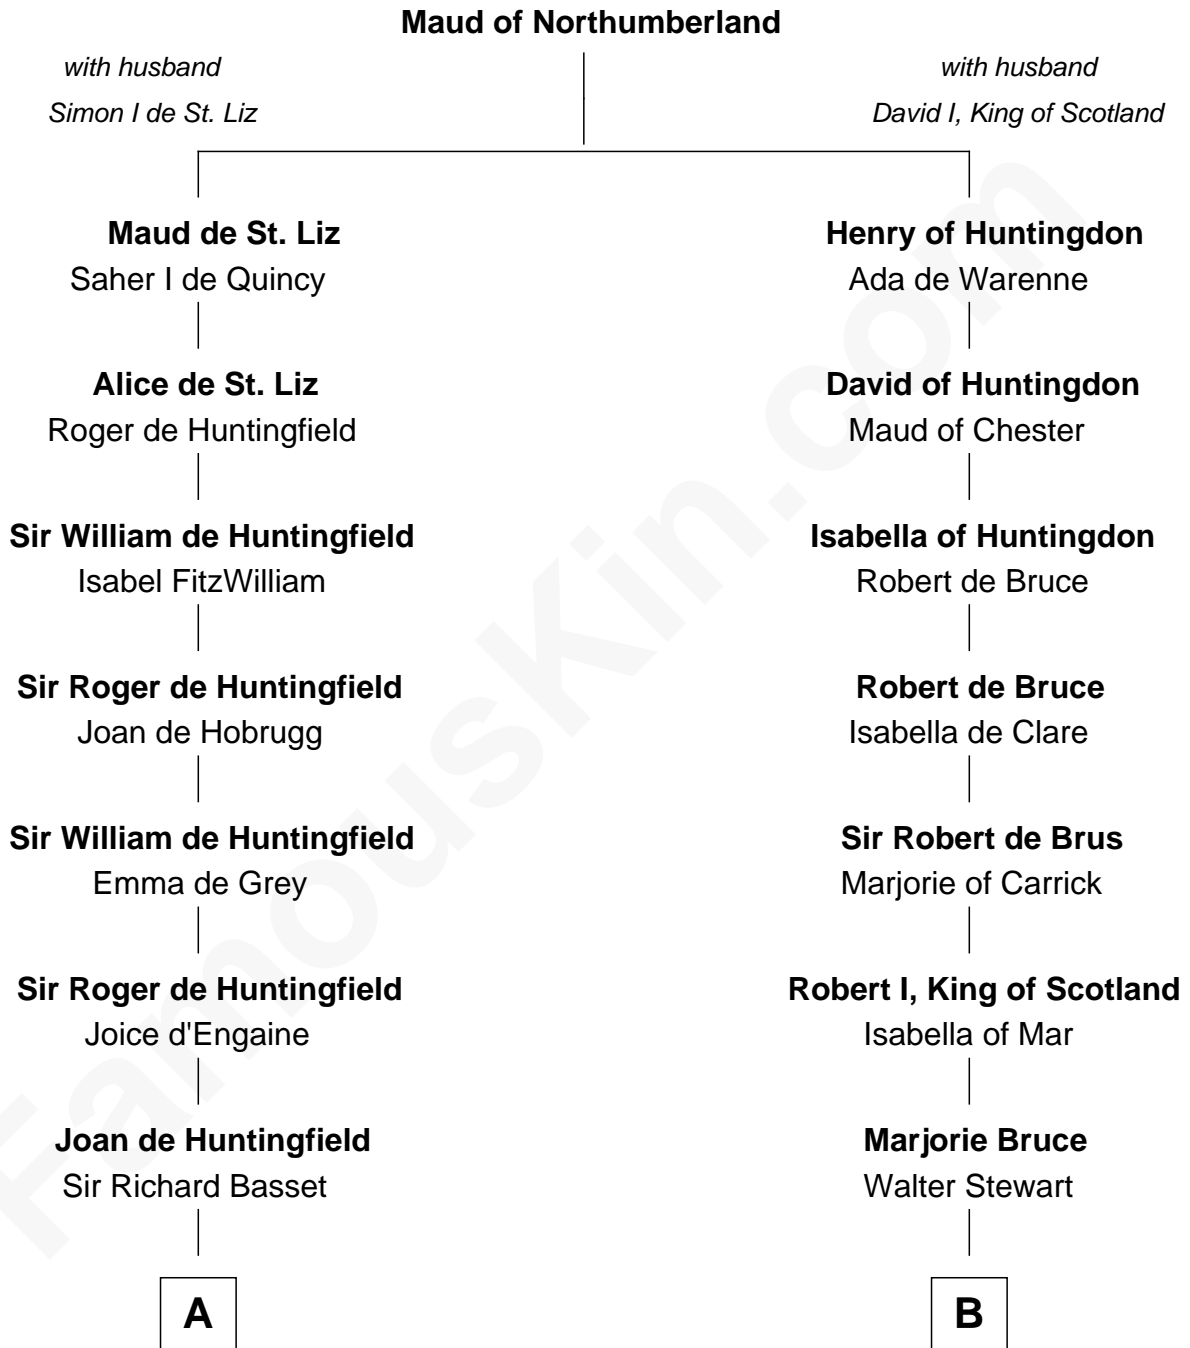

FamousKin.com

Relationship Chart of

William Ellery

Signer of the Declaration of Independence

19th cousin 2 times removed of

Philip Livingston

Signer of the Declaration of Independence

C

Audrey Barlow

William Almy

Christopher Almy

Elizabeth Cornell

Col. Job Almy

Ann Lawton

Elizabeth Almy

William Ellery