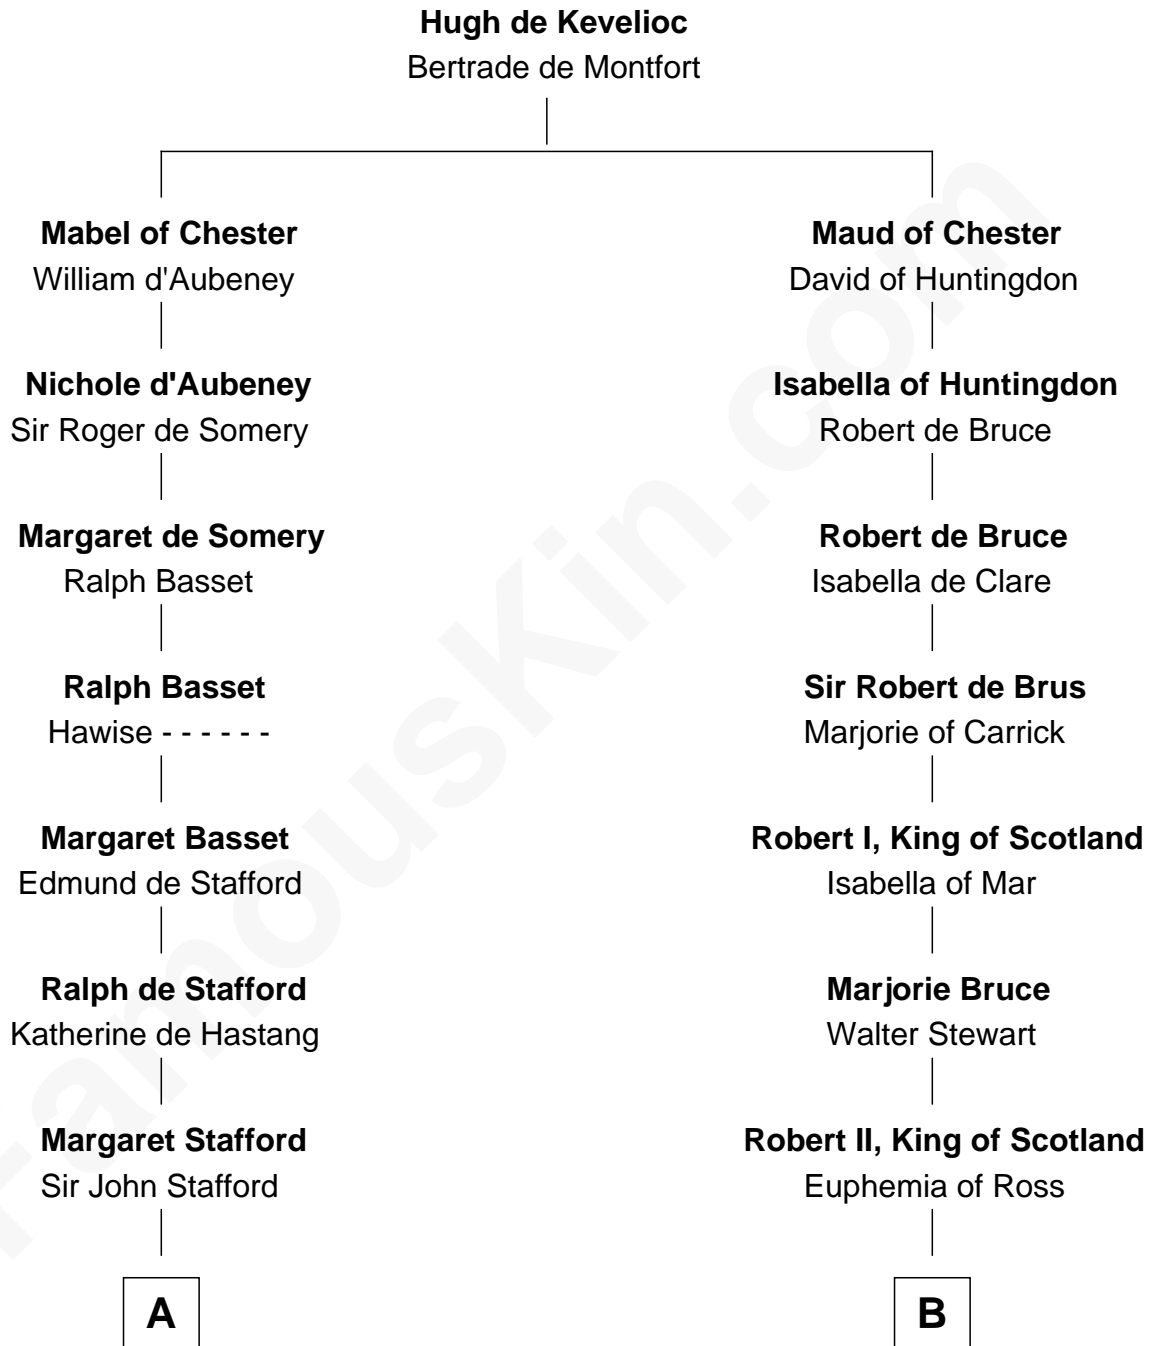

FamousKin.com

Relationship Chart of

William Ellery

Signer of the Declaration of Independence

18th cousin 1 time removed of

Philip Livingston

Signer of the Declaration of Independence

C

Col. Job Almy
Ann Lawton

Elizabeth Almy
William Ellery

William Ellery
Signer of Declaration of Independence

D

Philip Livingston
Catrina Van Brugh

Philip Livingston
Signer of Declaration of Independence

FamousKin.com