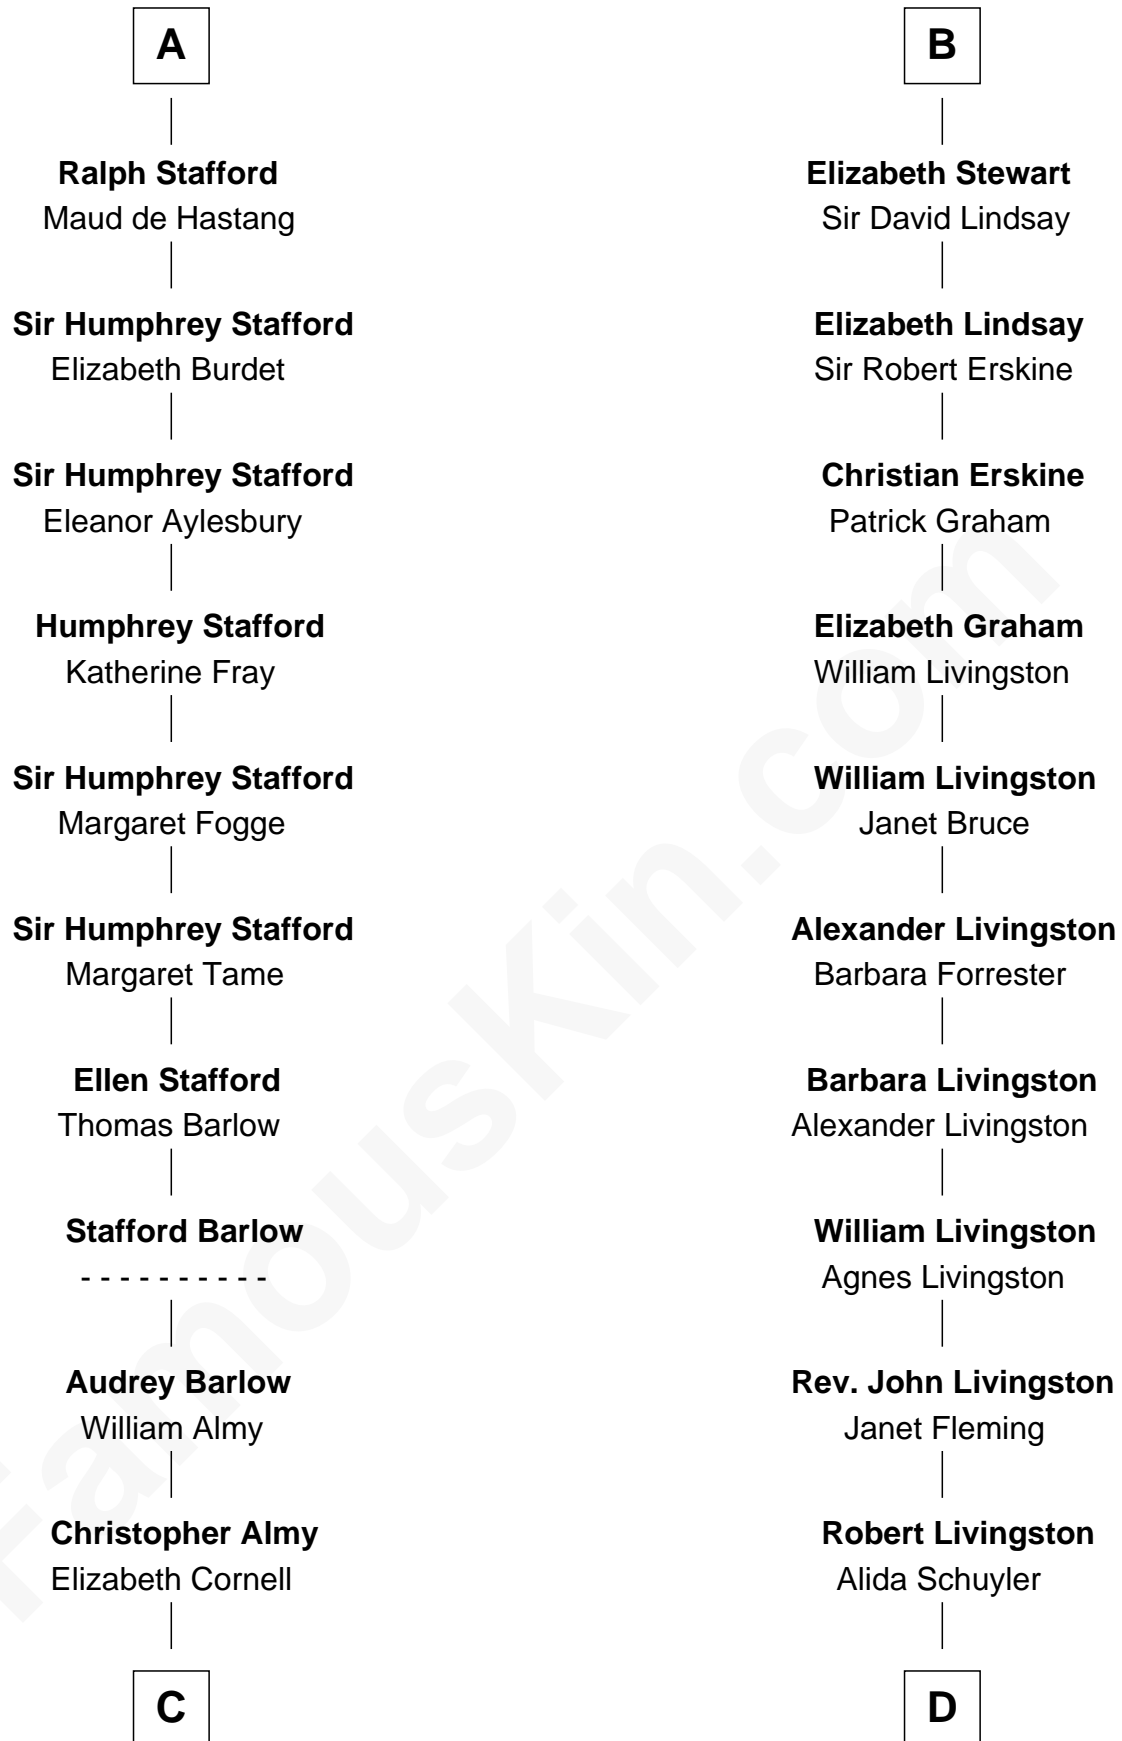

FamousKin.com

Relationship Chart of

William Ellery

Signer of the Declaration of Independence

18th cousin 1 time removed of

Philip Livingston

Signer of the Declaration of Independence

C

Col. Job Almy
Ann Lawton

Elizabeth Almy
William Ellery

William Ellery
Signer of Declaration of Independence

D

Philip Livingston
Catrina Van Brugh

Philip Livingston
Signer of Declaration of Independence

FamousKin.com