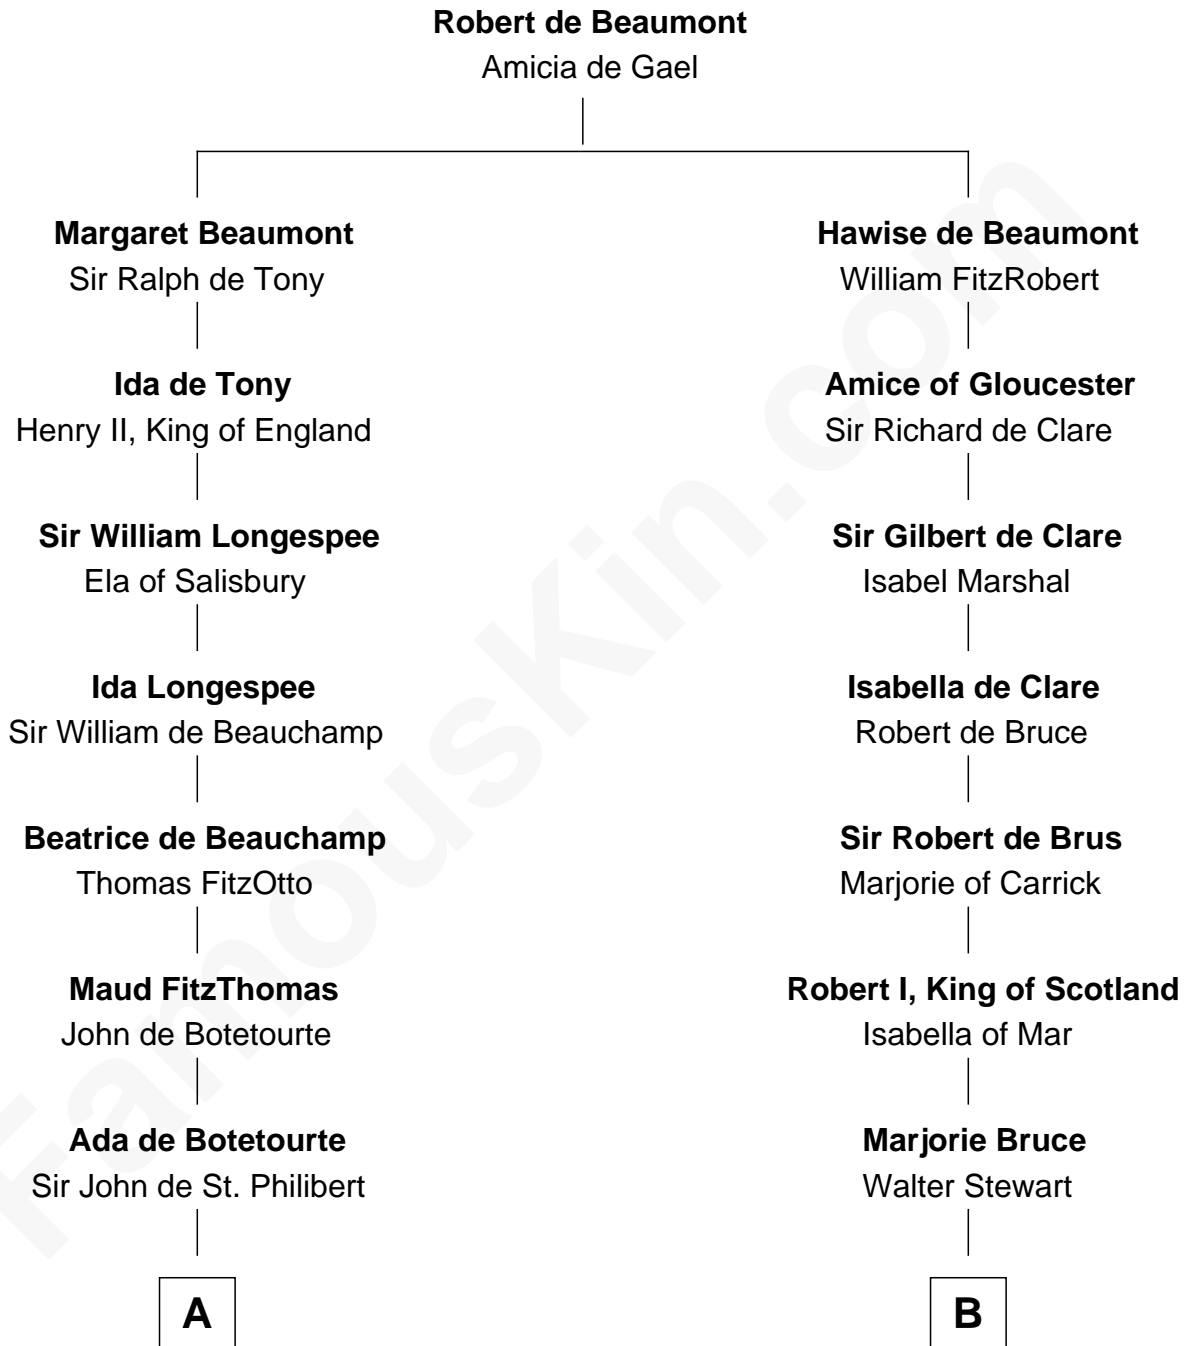

FamousKin.com

Relationship Chart of

William Ellery

Signer of the Declaration of Independence

19th cousin 2 times removed of

Philip Livingston

Signer of the Declaration of Independence

C

Audrey Barlow

William Almy

Christopher Almy

Elizabeth Cornell

Col. Job Almy

Ann Lawton

Elizabeth Almy

William Ellery

William Ellery

Signer of Declaration of Independence

D

Robert Livingston

Alida Schuyler

Philip Livingston

Catrina Van Brugh

Philip Livingston