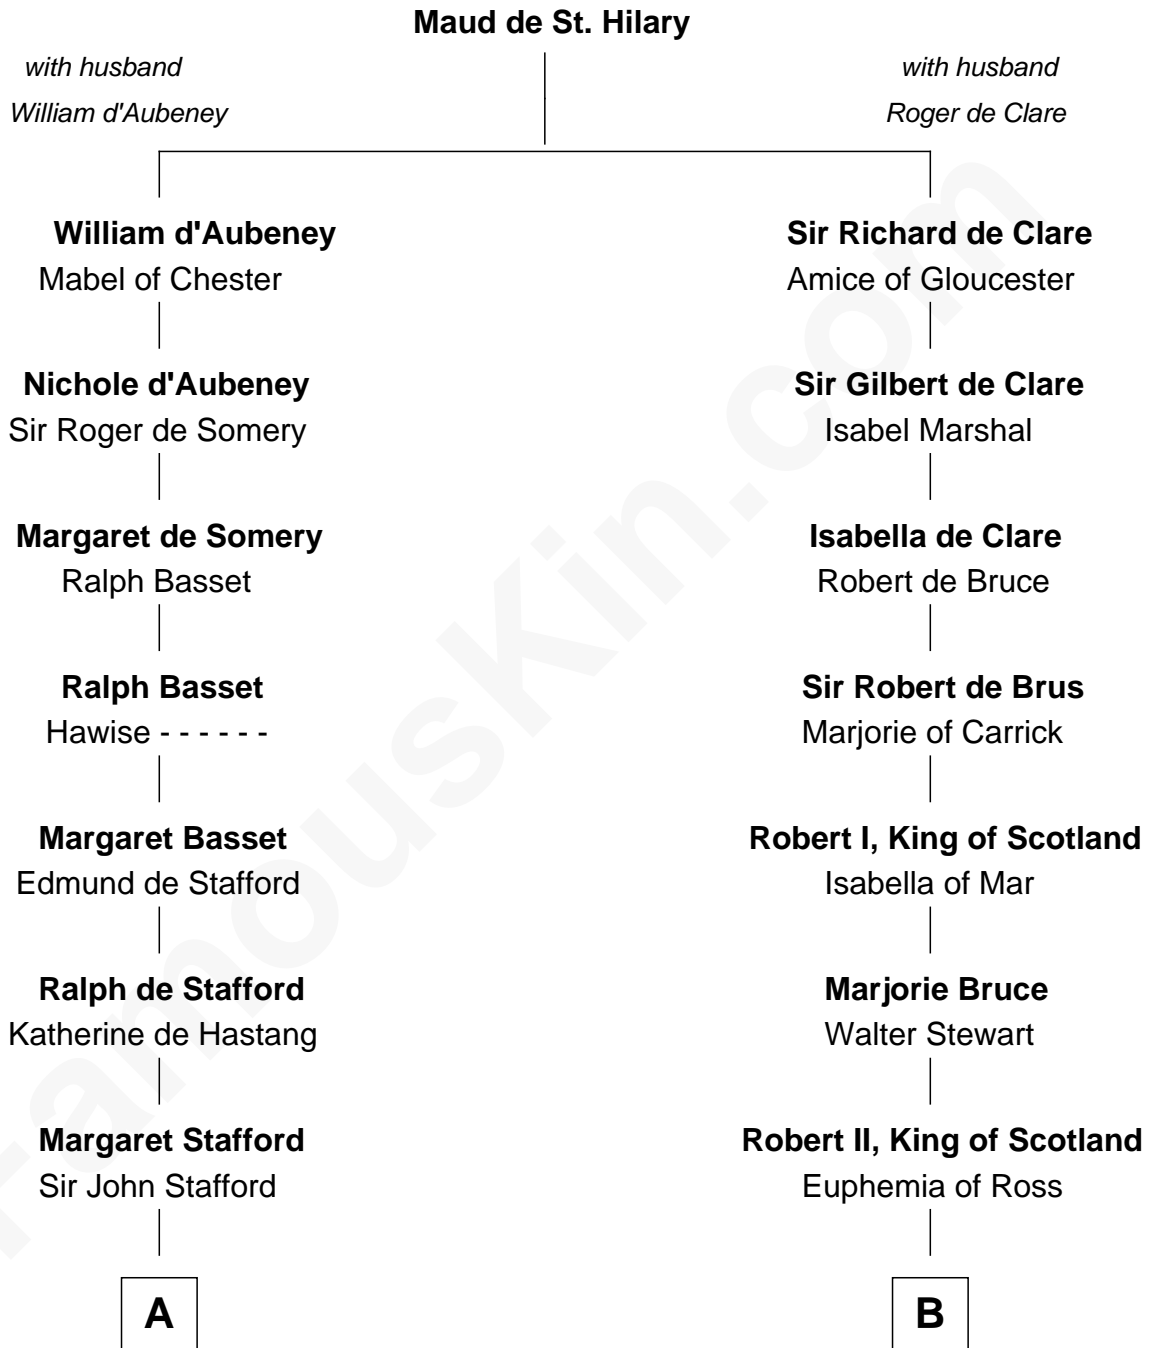

FamousKin.com

Relationship Chart of

William Ellery

Signer of the Declaration of Independence

18th cousin 1 time removed of

Philip Livingston

Signer of the Declaration of Independence

C

Col. Job Almy
Ann Lawton

Elizabeth Almy
William Ellery

William Ellery
Signer of Declaration of Independence

D

Philip Livingston
Catrina Van Brugh

Philip Livingston
Signer of Declaration of Independence

FamousKin.com