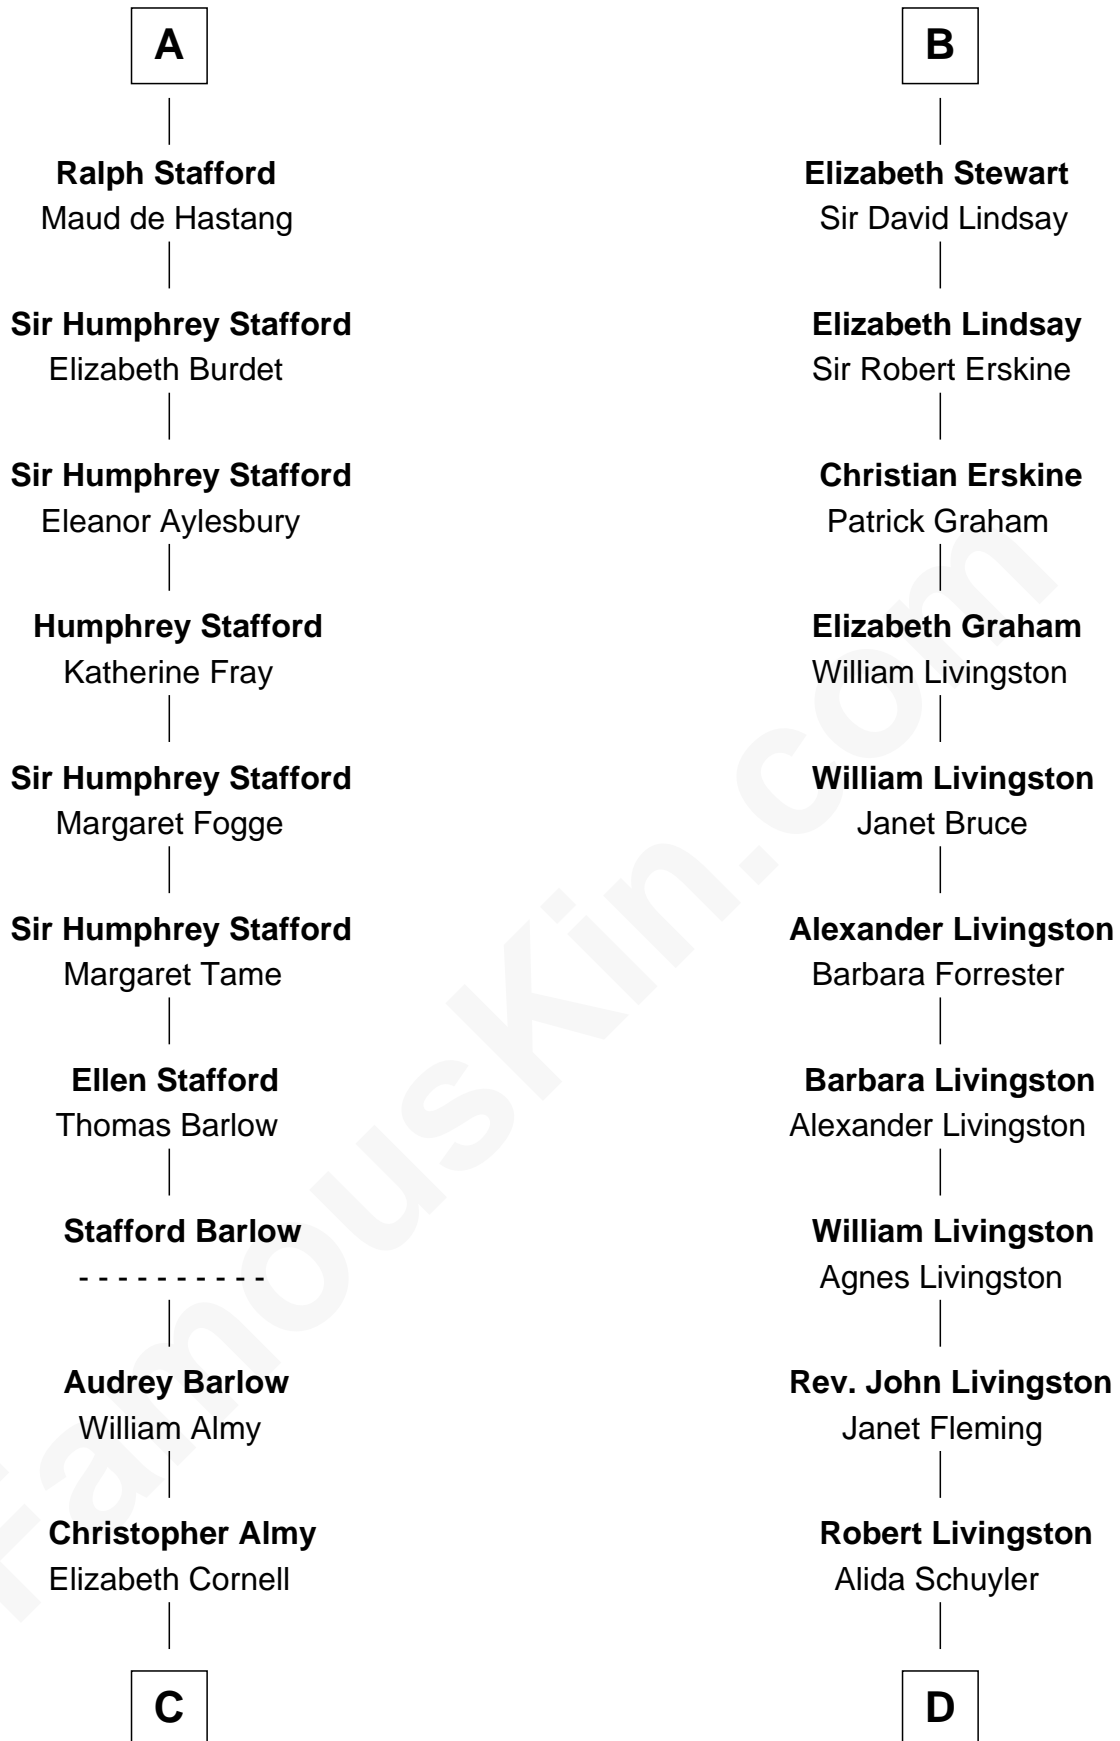

FamousKin.com

Relationship Chart of

William Ellery

Signer of the Declaration of Independence

18th cousin 1 time removed of

Philip Livingston

Signer of the Declaration of Independence

C

Col. Job Almy
Ann Lawton

Elizabeth Almy
William Ellery

William Ellery
Signer of Declaration of Independence

D

Philip Livingston
Catrina Van Brugh

Philip Livingston
Signer of Declaration of Independence

FamousKin.com