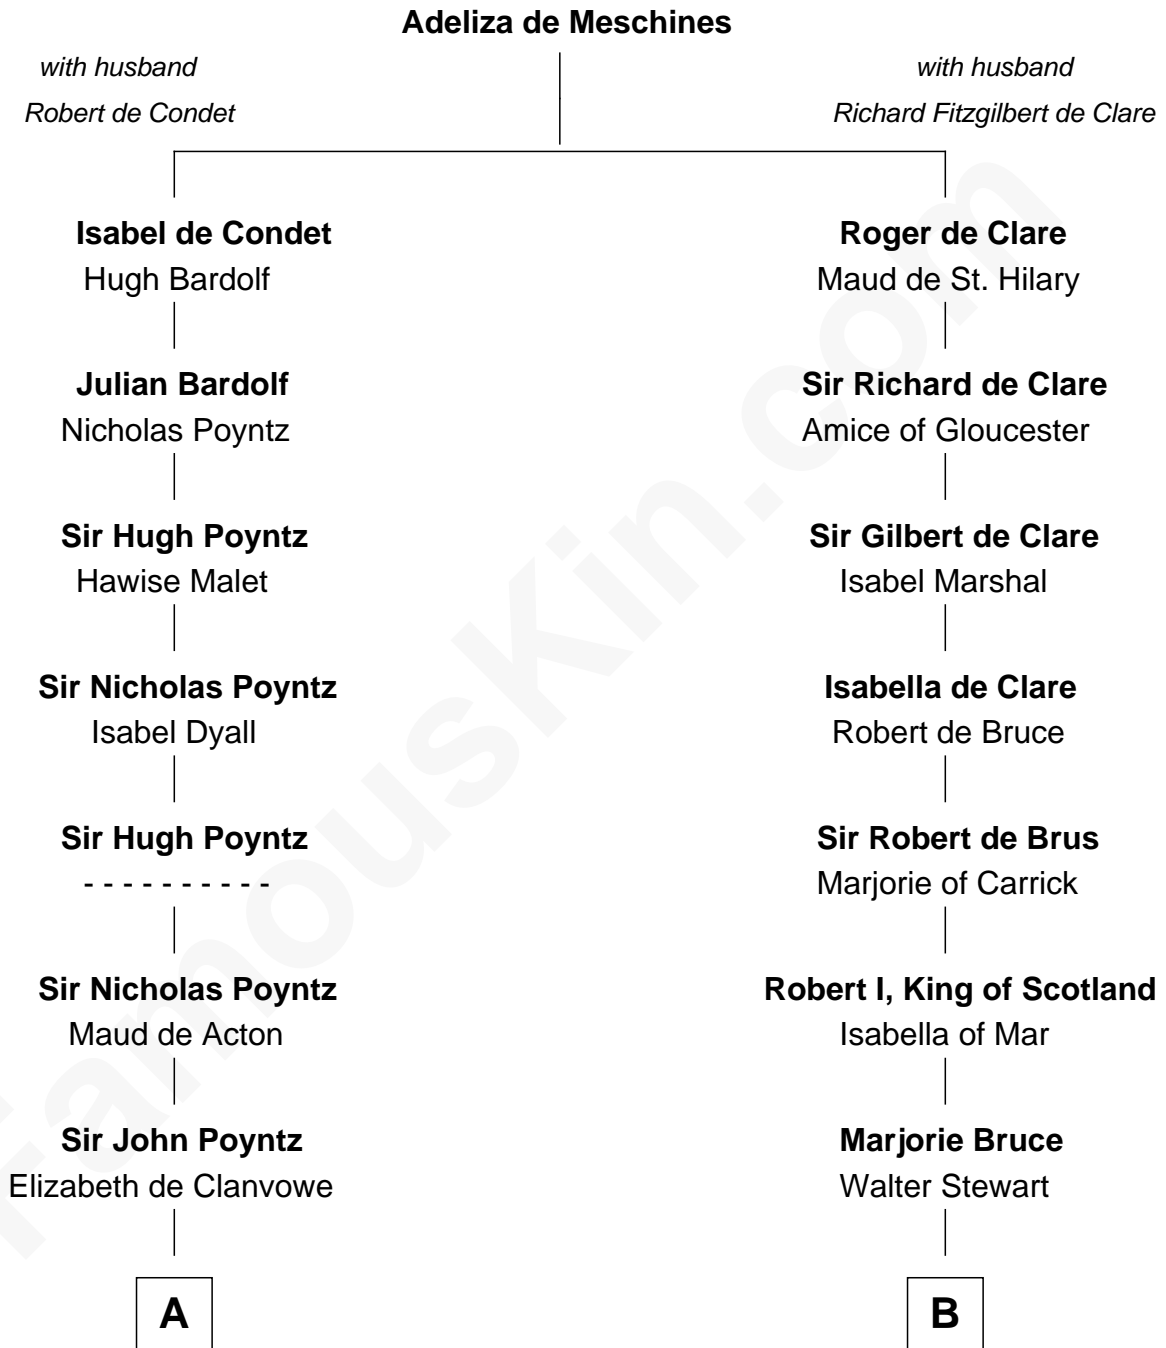

FamousKin.com Relationship Chart of

William Ellery

Signer of the Declaration of Independence

19th cousin of

Philip Livingston

Signer of the Declaration of Independence

C

Col. Job Almy
Ann Lawton

Elizabeth Almy
William Ellery

William Ellery

Signer of Declaration of Independence

D

Robert Livingston
Alida Schuyler

Philip Livingston
Catrina Van Brugh

Philip Livingston

Signer of Declaration of Independence