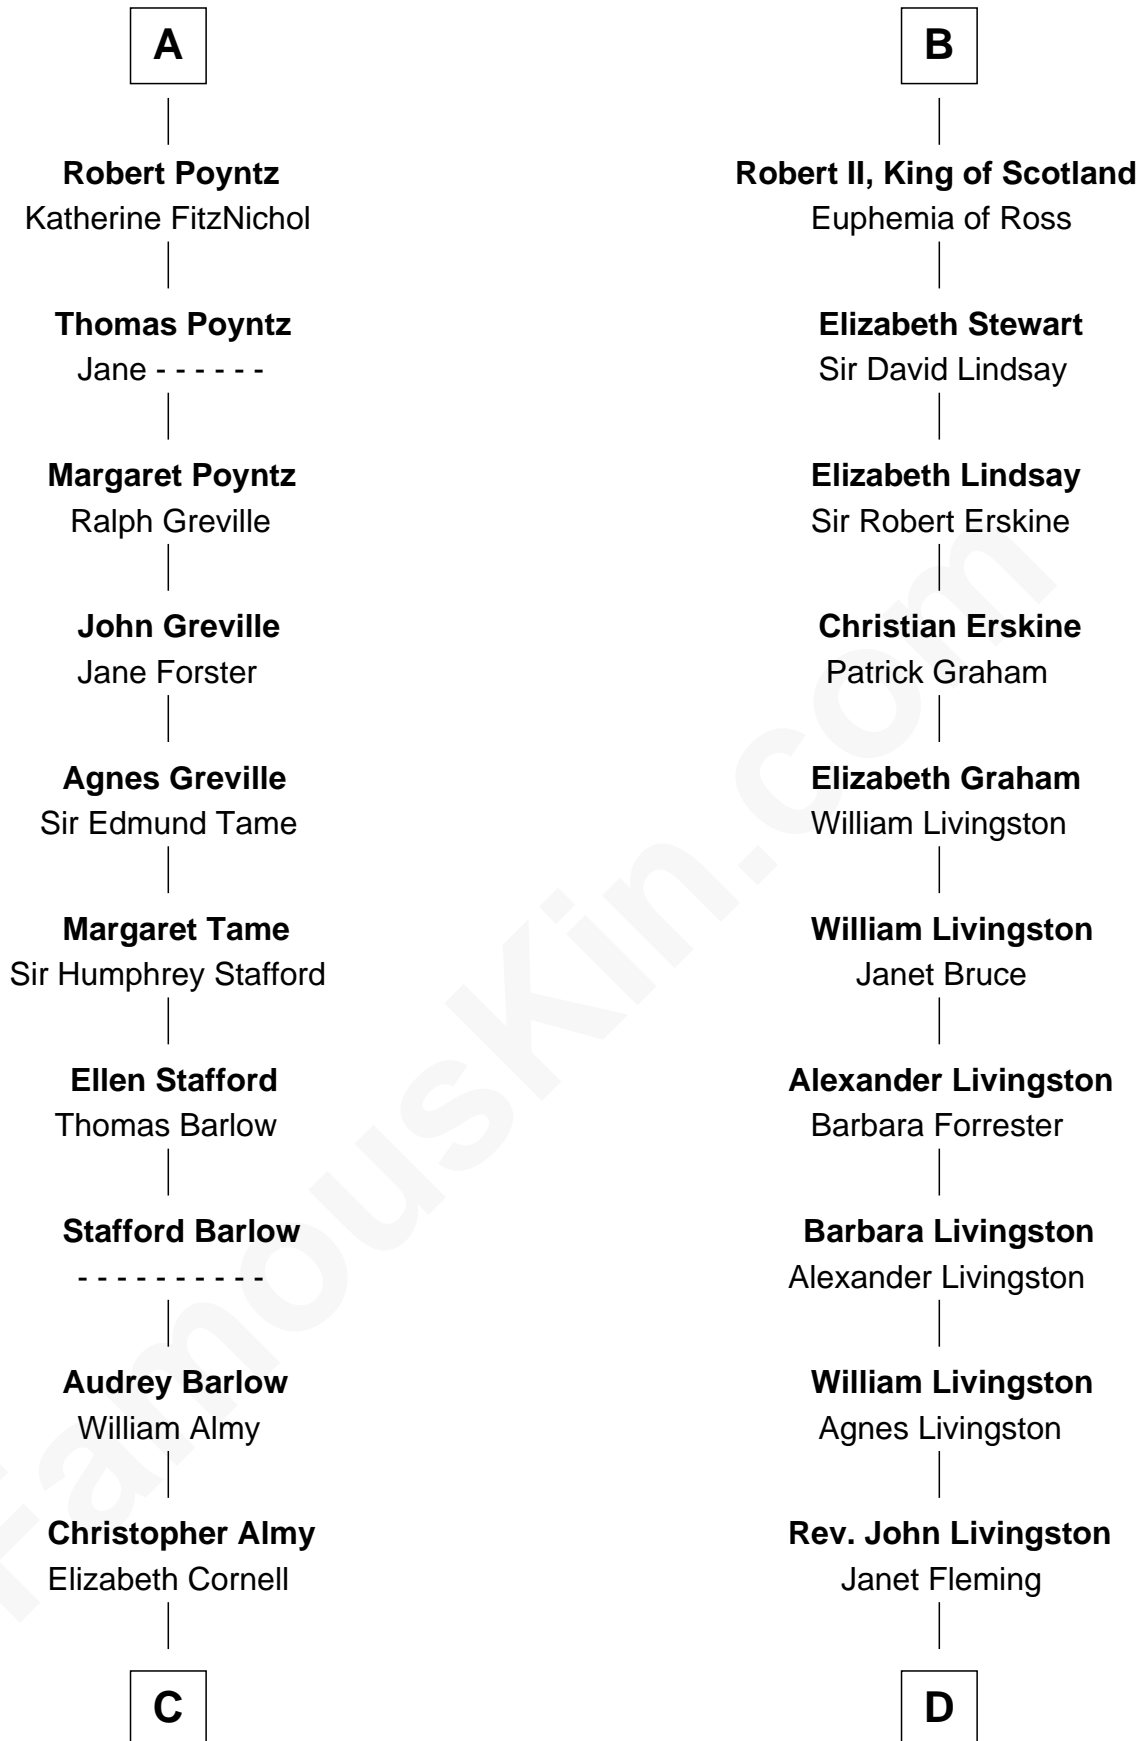

FamousKin.com Relationship Chart of

William Ellery

Signer of the Declaration of Independence

19th cousin of

Philip Livingston

Signer of the Declaration of Independence

C

Col. Job Almy
Ann Lawton

Elizabeth Almy
William Ellery

William Ellery

Signer of Declaration of Independence

D

Robert Livingston
Alida Schuyler

Philip Livingston
Catrina Van Brugh

Philip Livingston

Signer of Declaration of Independence