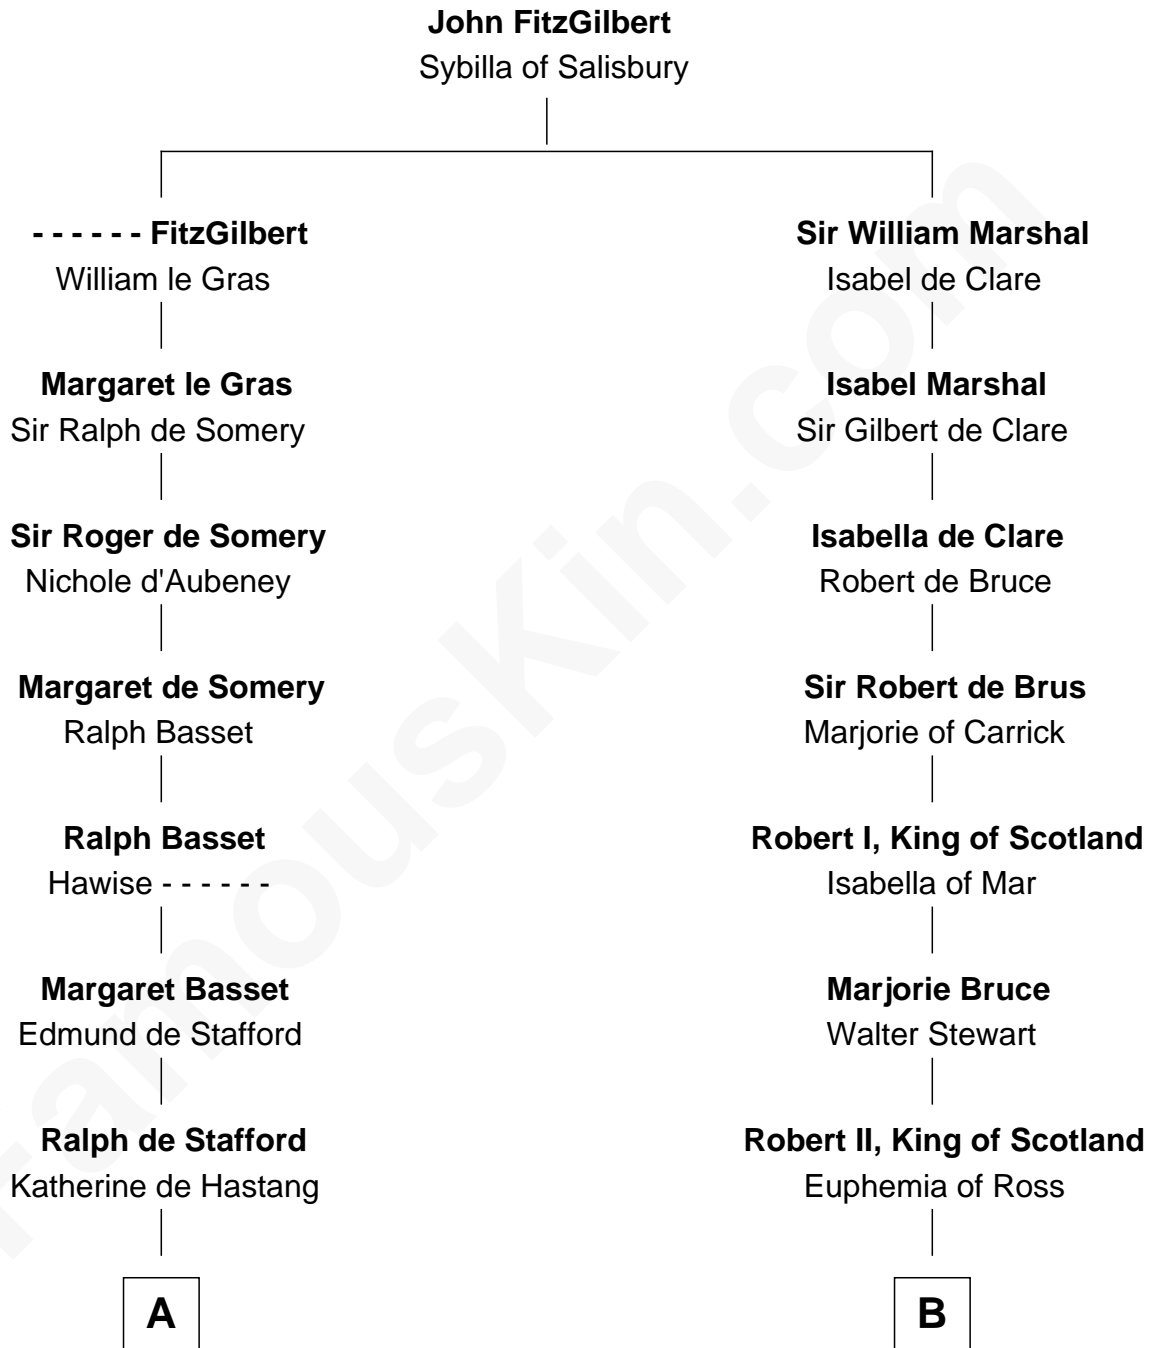

FamousKin.com

Relationship Chart of

William Ellery

Signer of the Declaration of Independence

18th cousin 2 times removed of

Philip Livingston

Signer of the Declaration of Independence

C

Christopher Almy
Elizabeth Cornell

Col. Job Almy
Ann Lawton

Elizabeth Almy
William Ellery

William Ellery
Signer of Declaration of Independence

D

Philip Livingston
Catrina Van Brugh

Philip Livingston
Signer of Declaration of Independence