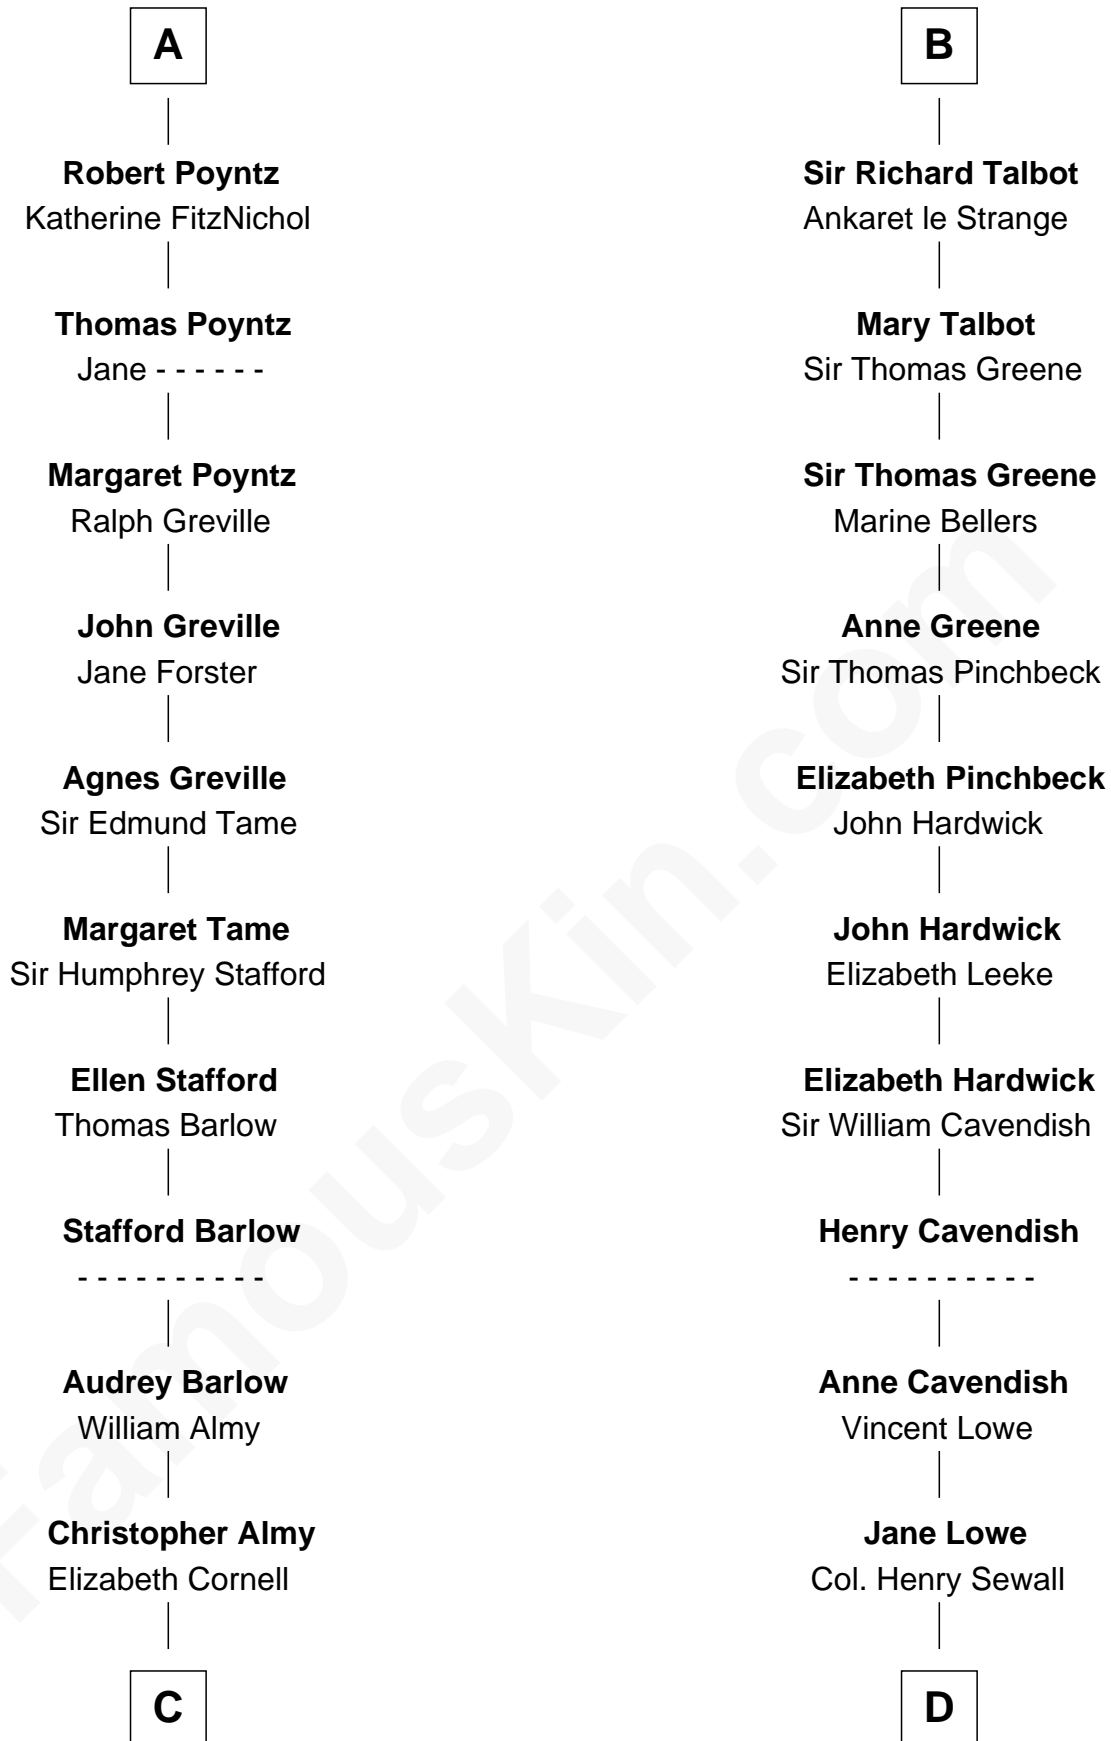

FamousKin.com

Relationship Chart of

William Ellery

Signer of the Declaration of Independence

19th cousin 1 time removed of

Charles Carroll

Signer of the Declaration of Independence

C

Col. Job Almy

Ann Lawton

Elizabeth Almy

William Ellery

William Ellery

Signer of Declaration of Independence

D

Nicholas Sewall