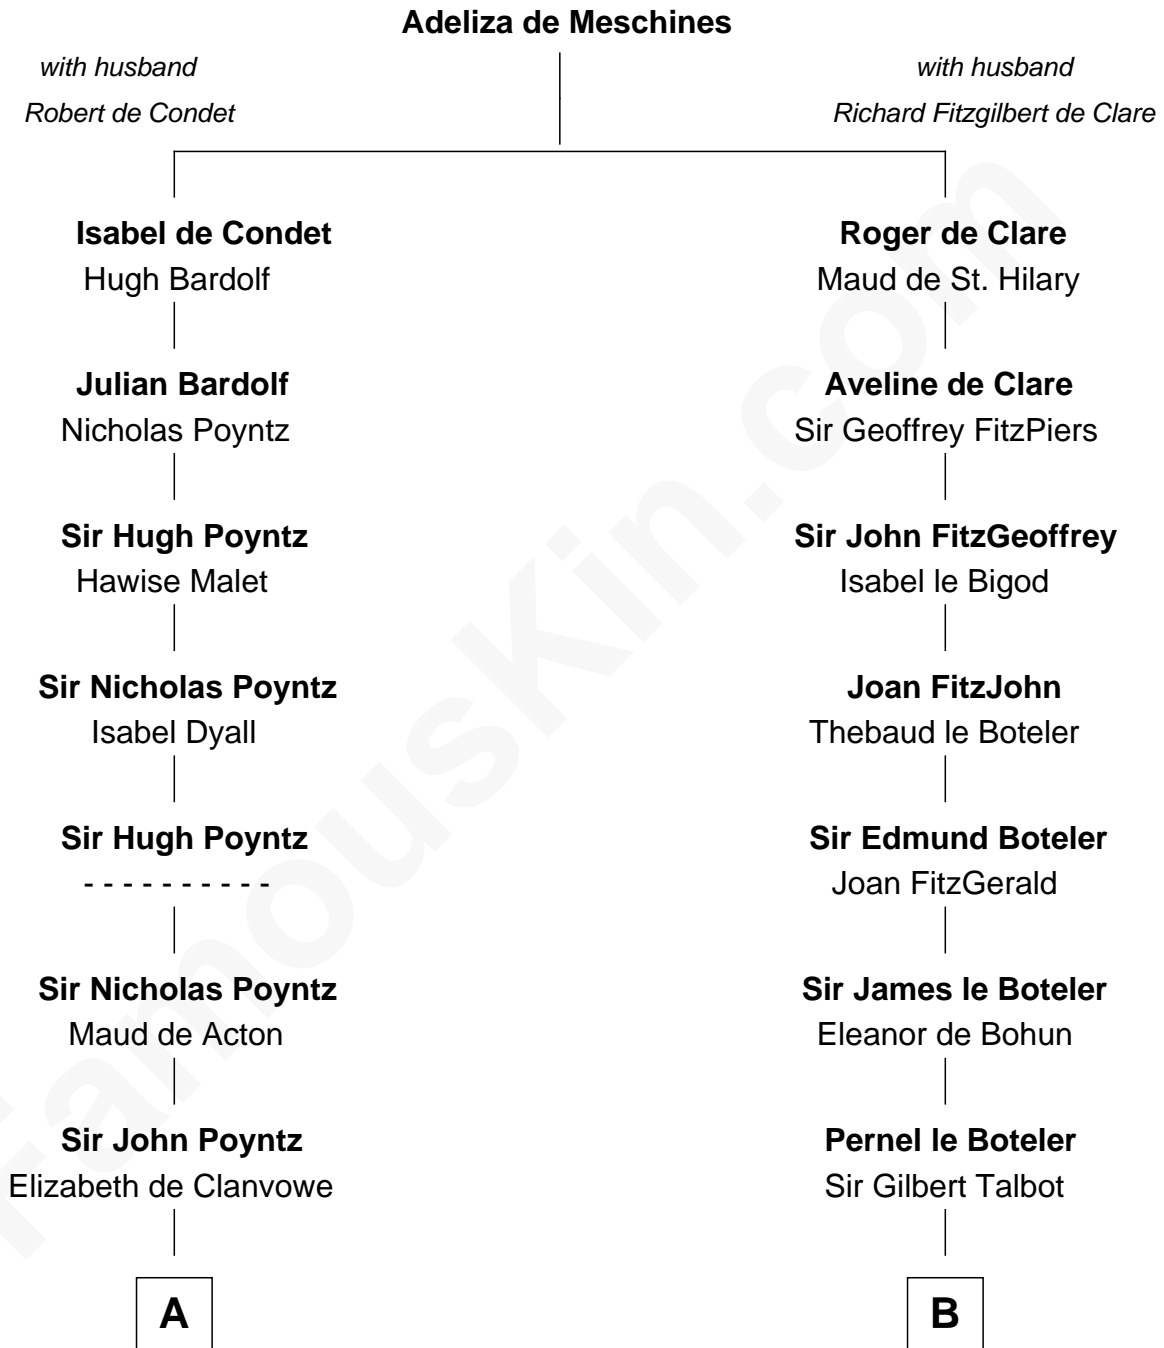

FamousKin.com

Relationship Chart of

William Ellery

Signer of the Declaration of Independence

19th cousin 1 time removed of

Charles Carroll

Signer of the Declaration of Independence

C

Col. Job Almy

Ann Lawton

Elizabeth Almy

William Ellery

William Ellery

Signer of Declaration of Independence

D

Nicholas Sewall