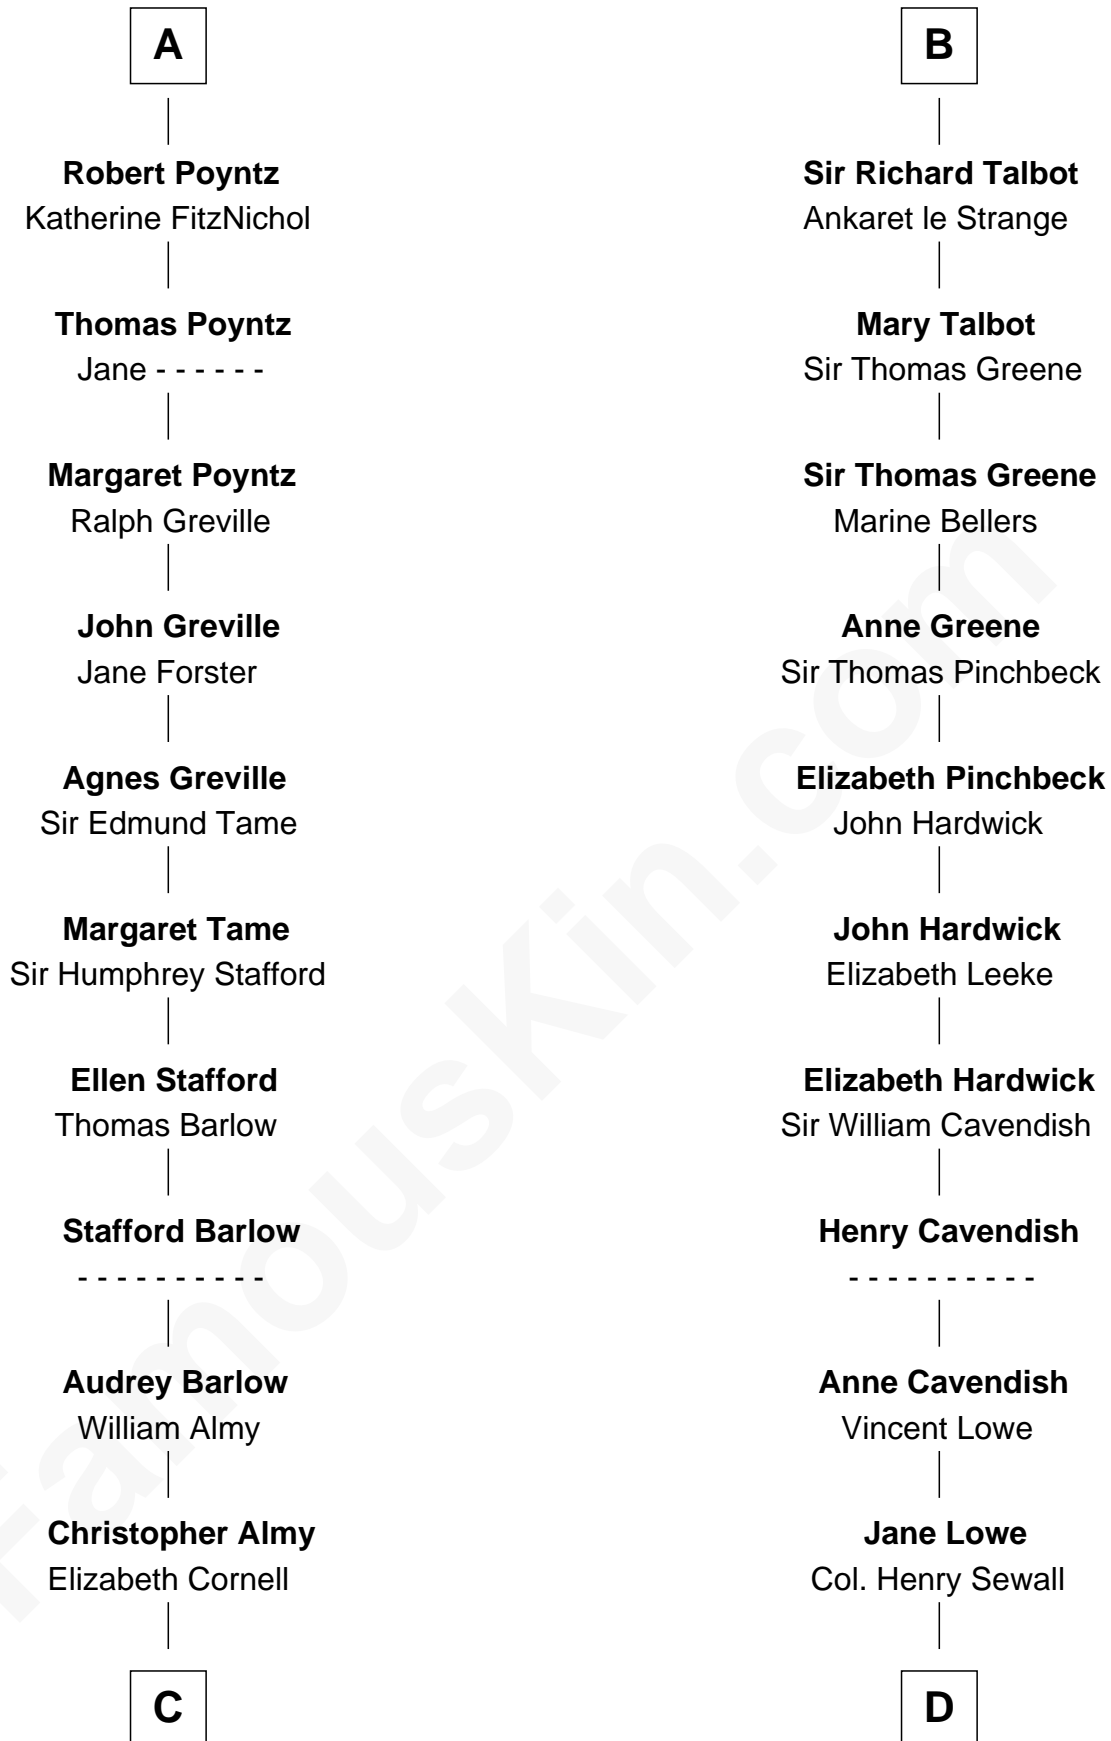

FamousKin.com

Relationship Chart of

William Ellery

Signer of the Declaration of Independence

19th cousin 1 time removed of

Daniel Carroll

Signer of the U.S. Constitution

C

Col. Job Almy
Ann Lawton

Elizabeth Almy
William Ellery

William Ellery
Signer of Declaration of Independence

D

Elizabeth Sewall
William Digges

Anne Digges
Henry Darnall

Eleanor Darnall
Daniel Carroll

Daniel Carroll
Signer of the U.S. Constitution