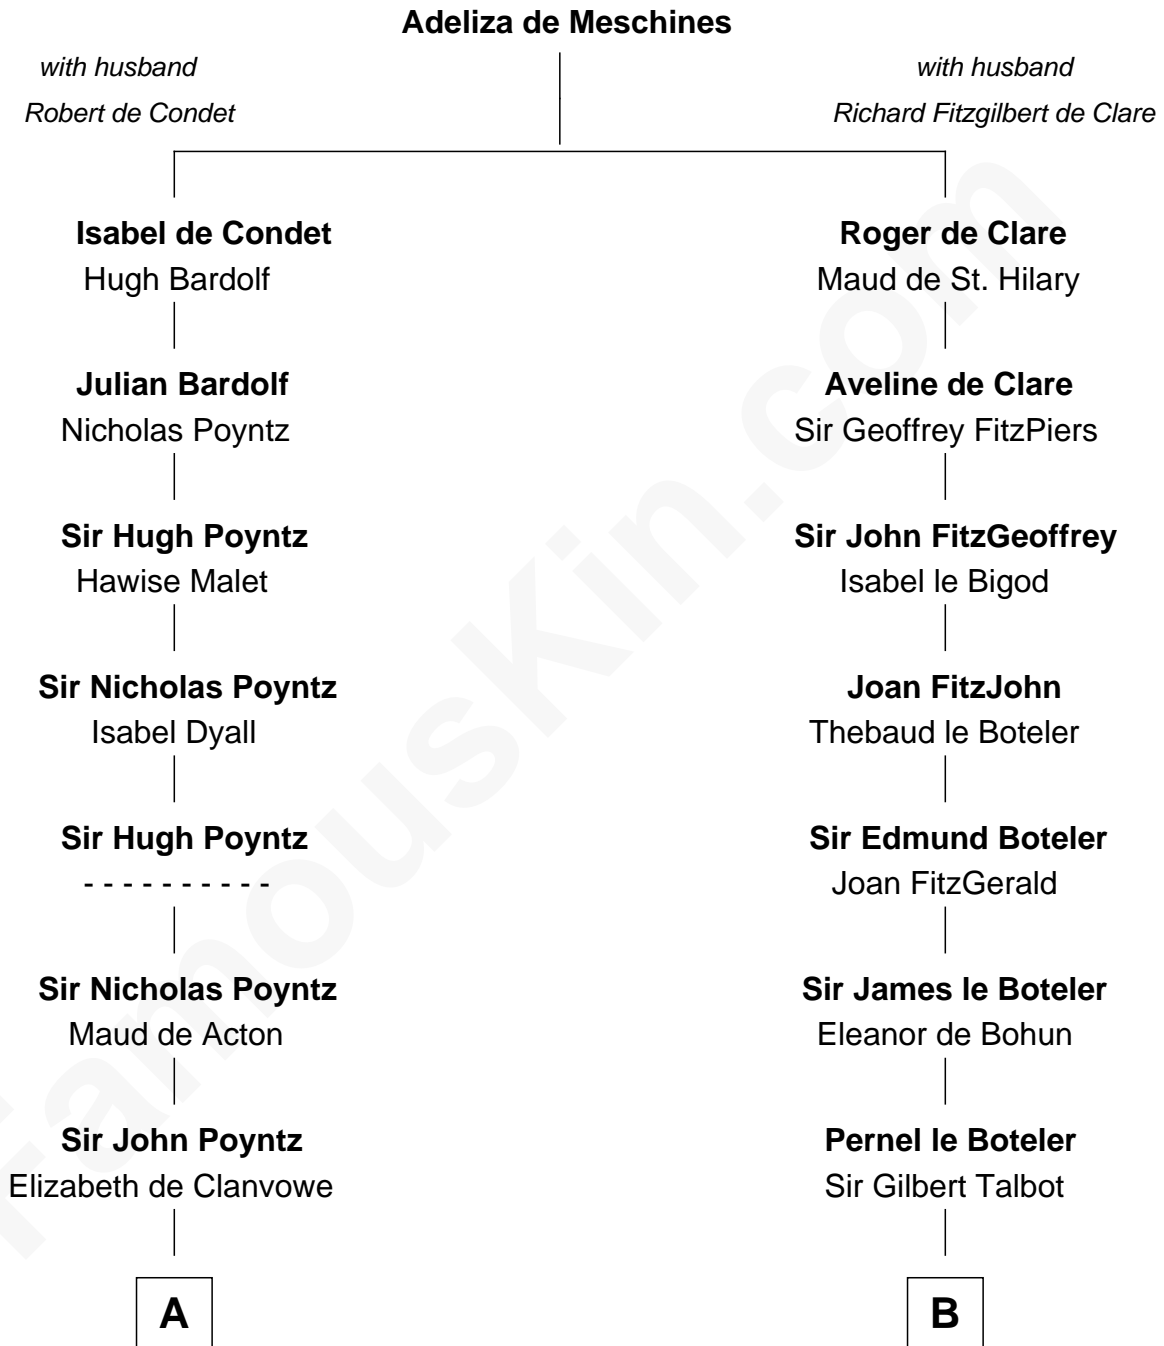

FamousKin.com

Relationship Chart of

William Ellery

Signer of the Declaration of Independence

19th cousin 1 time removed of

Daniel Carroll

Signer of the U.S. Constitution

C

Col. Job Almy
Ann Lawton

Elizabeth Almy
William Ellery

William Ellery
Signer of Declaration of Independence

D

Elizabeth Sewall
William Digges

Anne Digges
Henry Darnall

Eleanor Darnall
Daniel Carroll

Daniel Carroll
Signer of the U.S. Constitution