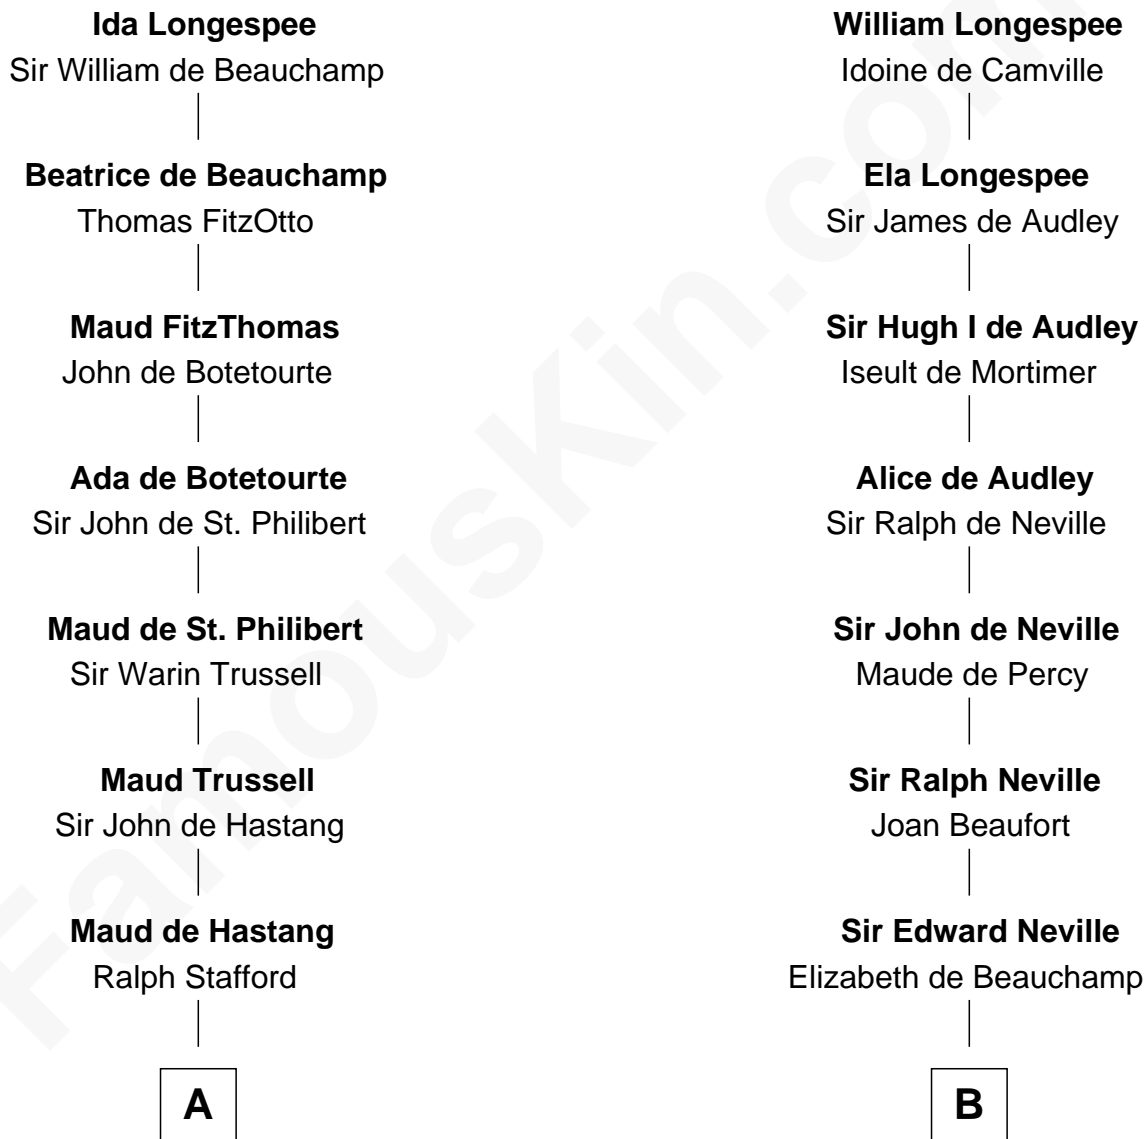

FamousKin.com

Relationship Chart of

William Ellery

Signer of the Declaration of Independence

16th cousin 2 times removed of

Daniel Carroll

Signer of the U.S. Constitution

Sir William Longespee

Ela of Salisbury

C

—
Elizabeth Almy

William Ellery

—
William Ellery

Signer of Declaration of Independence

FamousKin.com