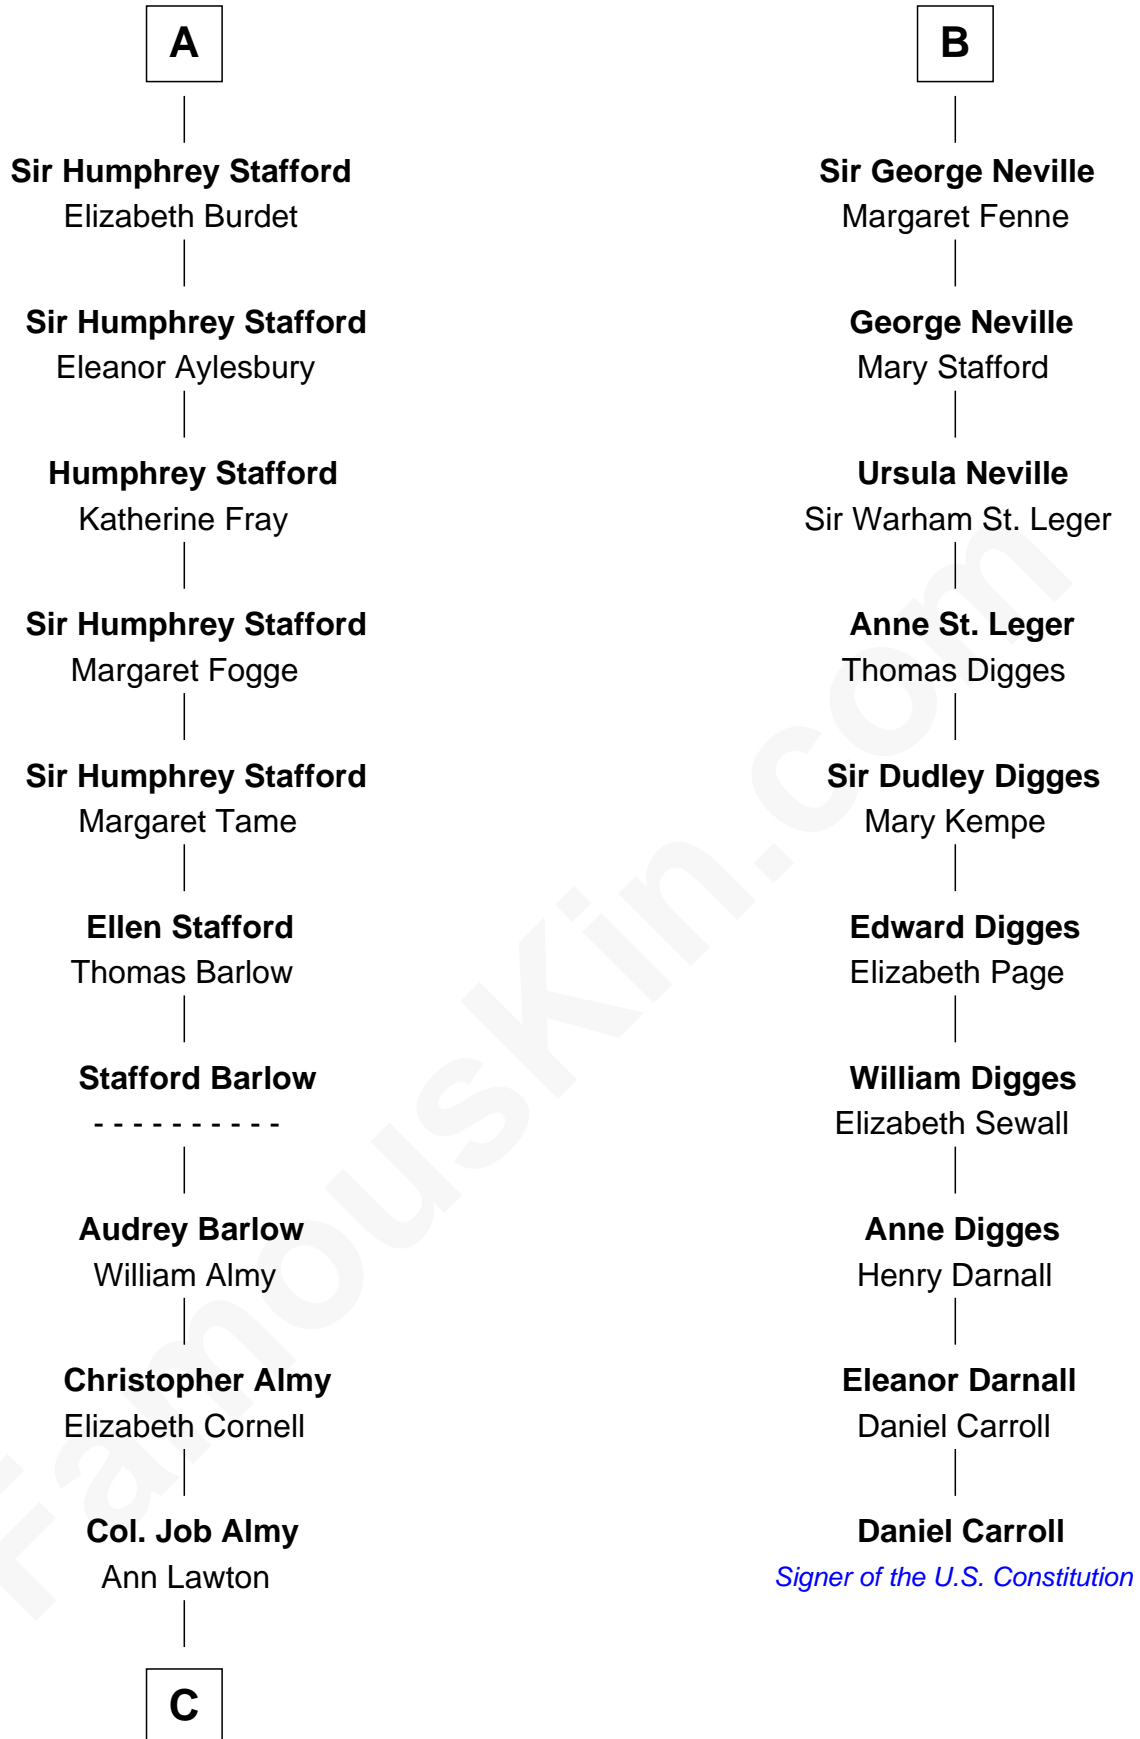

FamousKin.com

Relationship Chart of

William Ellery

Signer of the Declaration of Independence

16th cousin 2 times removed of

Daniel Carroll

Signer of the U.S. Constitution

Sir William Longespee

Ela of Salisbury

C

—
Elizabeth Almy

William Ellery

—
William Ellery

Signer of Declaration of Independence

FamousKin.com