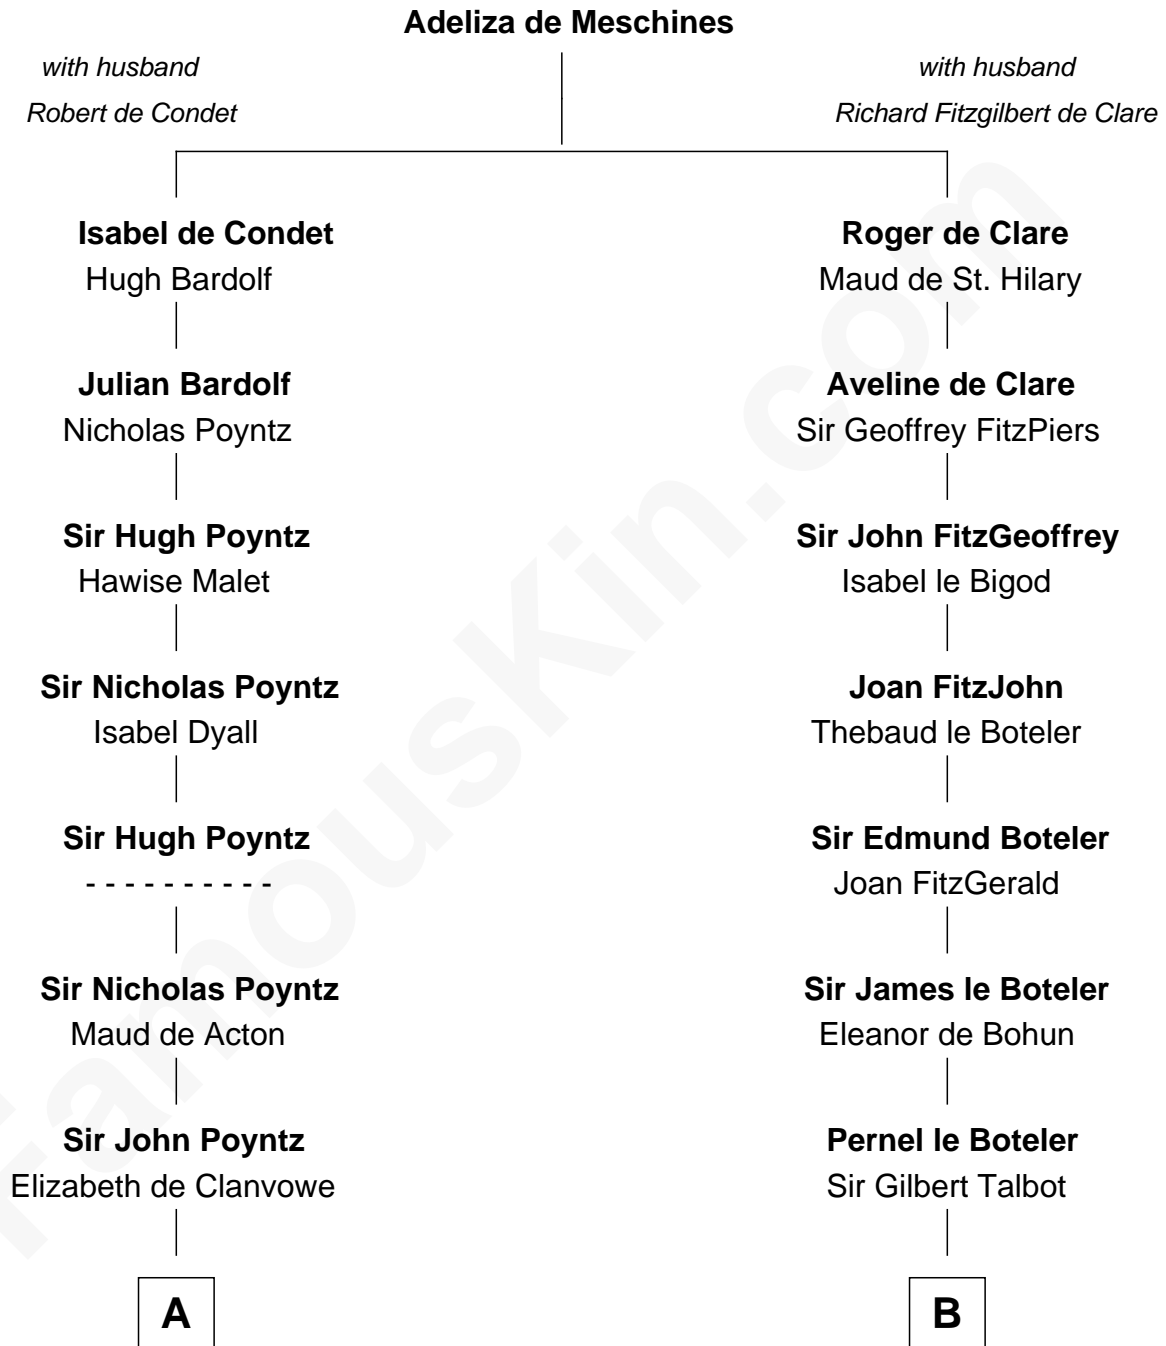

FamousKin.com

Relationship Chart of

William Ellery

Signer of the Declaration of Independence

19th cousin 1 time removed of

John Carroll

Founder of Georgetown University

C

Col. Job Almy

Ann Lawton

Elizabeth Almy

William Ellery

William Ellery

Signer of Declaration of Independence

D

Elizabeth Sewall