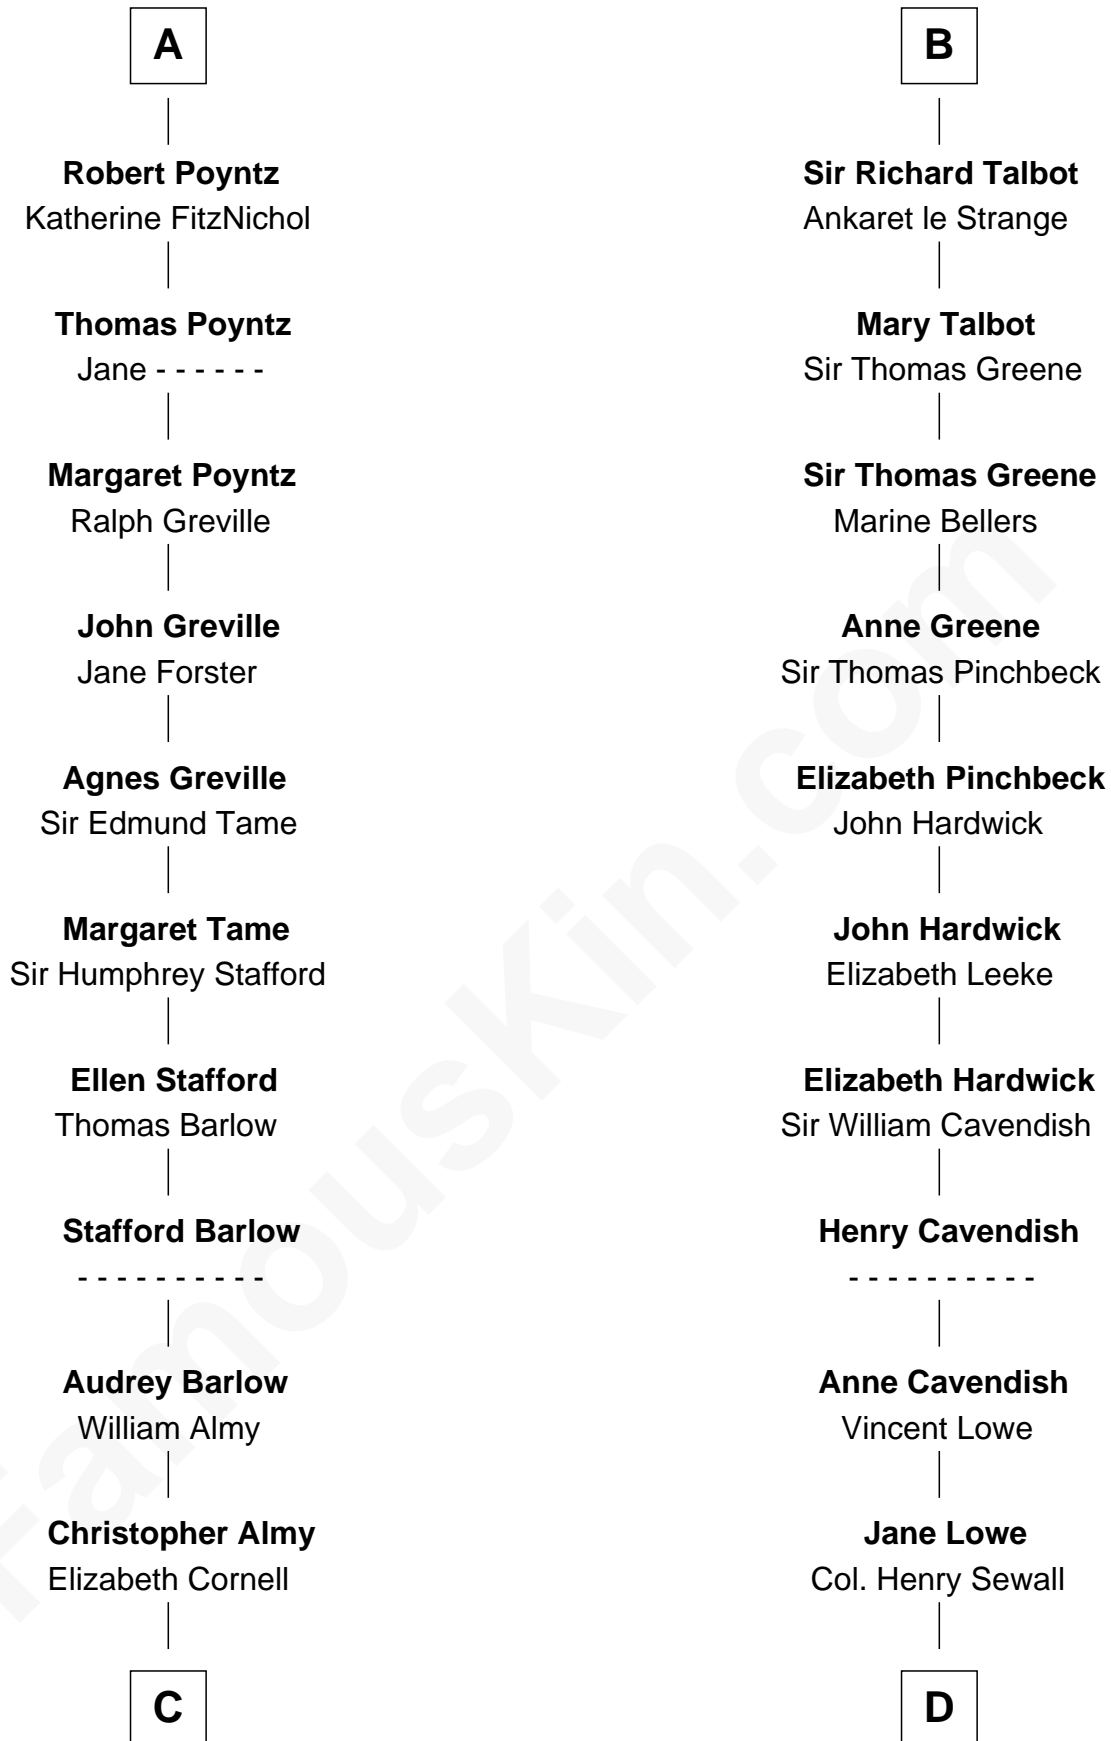

FamousKin.com

Relationship Chart of

William Ellery

Signer of the Declaration of Independence

19th cousin 1 time removed of

John Carroll

Founder of Georgetown University

C

Col. Job Almy

Ann Lawton

Elizabeth Almy

William Ellery

William Ellery

Signer of Declaration of Independence

D

Elizabeth Sewall