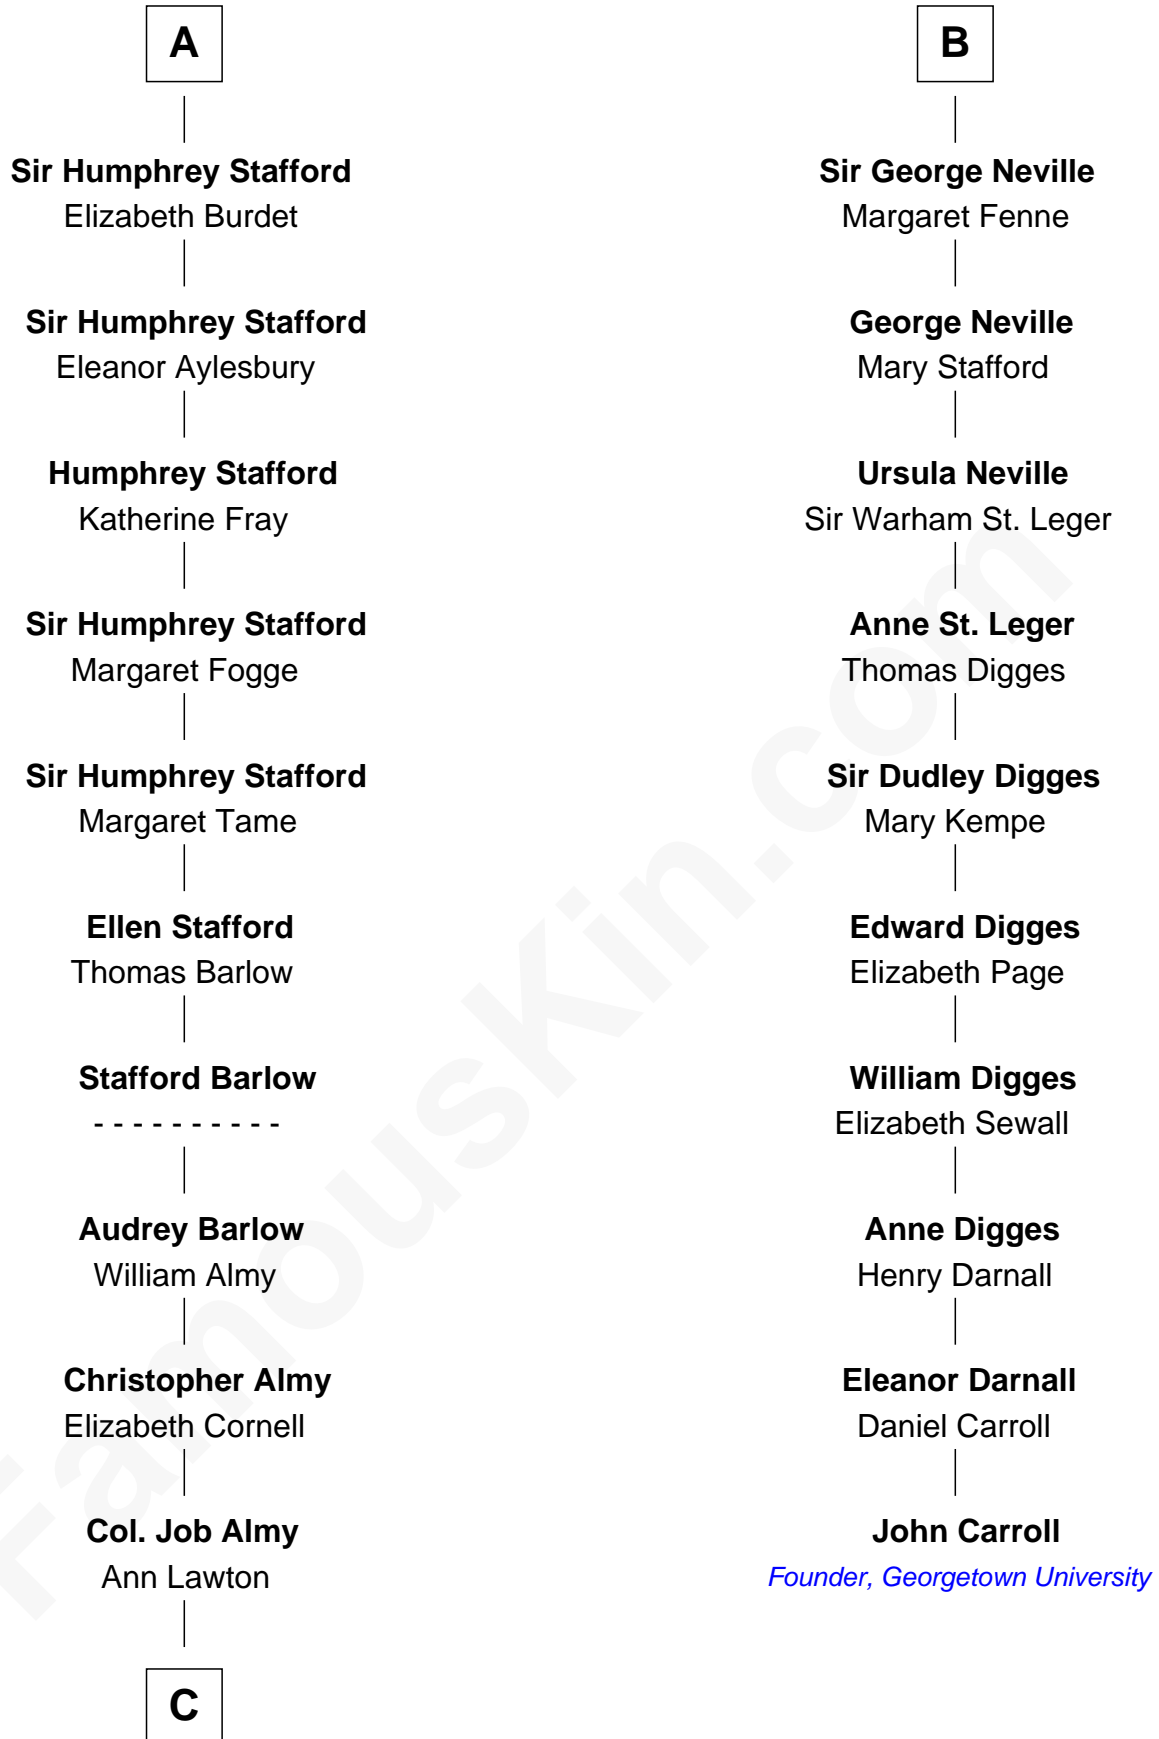

FamousKin.com

Relationship Chart of

William Ellery

Signer of the Declaration of Independence

16th cousin 2 times removed of

John Carroll

Founder of Georgetown University

Sir William Longespee

Ela of Salisbury

C

—
Elizabeth Almy

William Ellery

—
William Ellery

Signer of Declaration of Independence

FamousKin.com