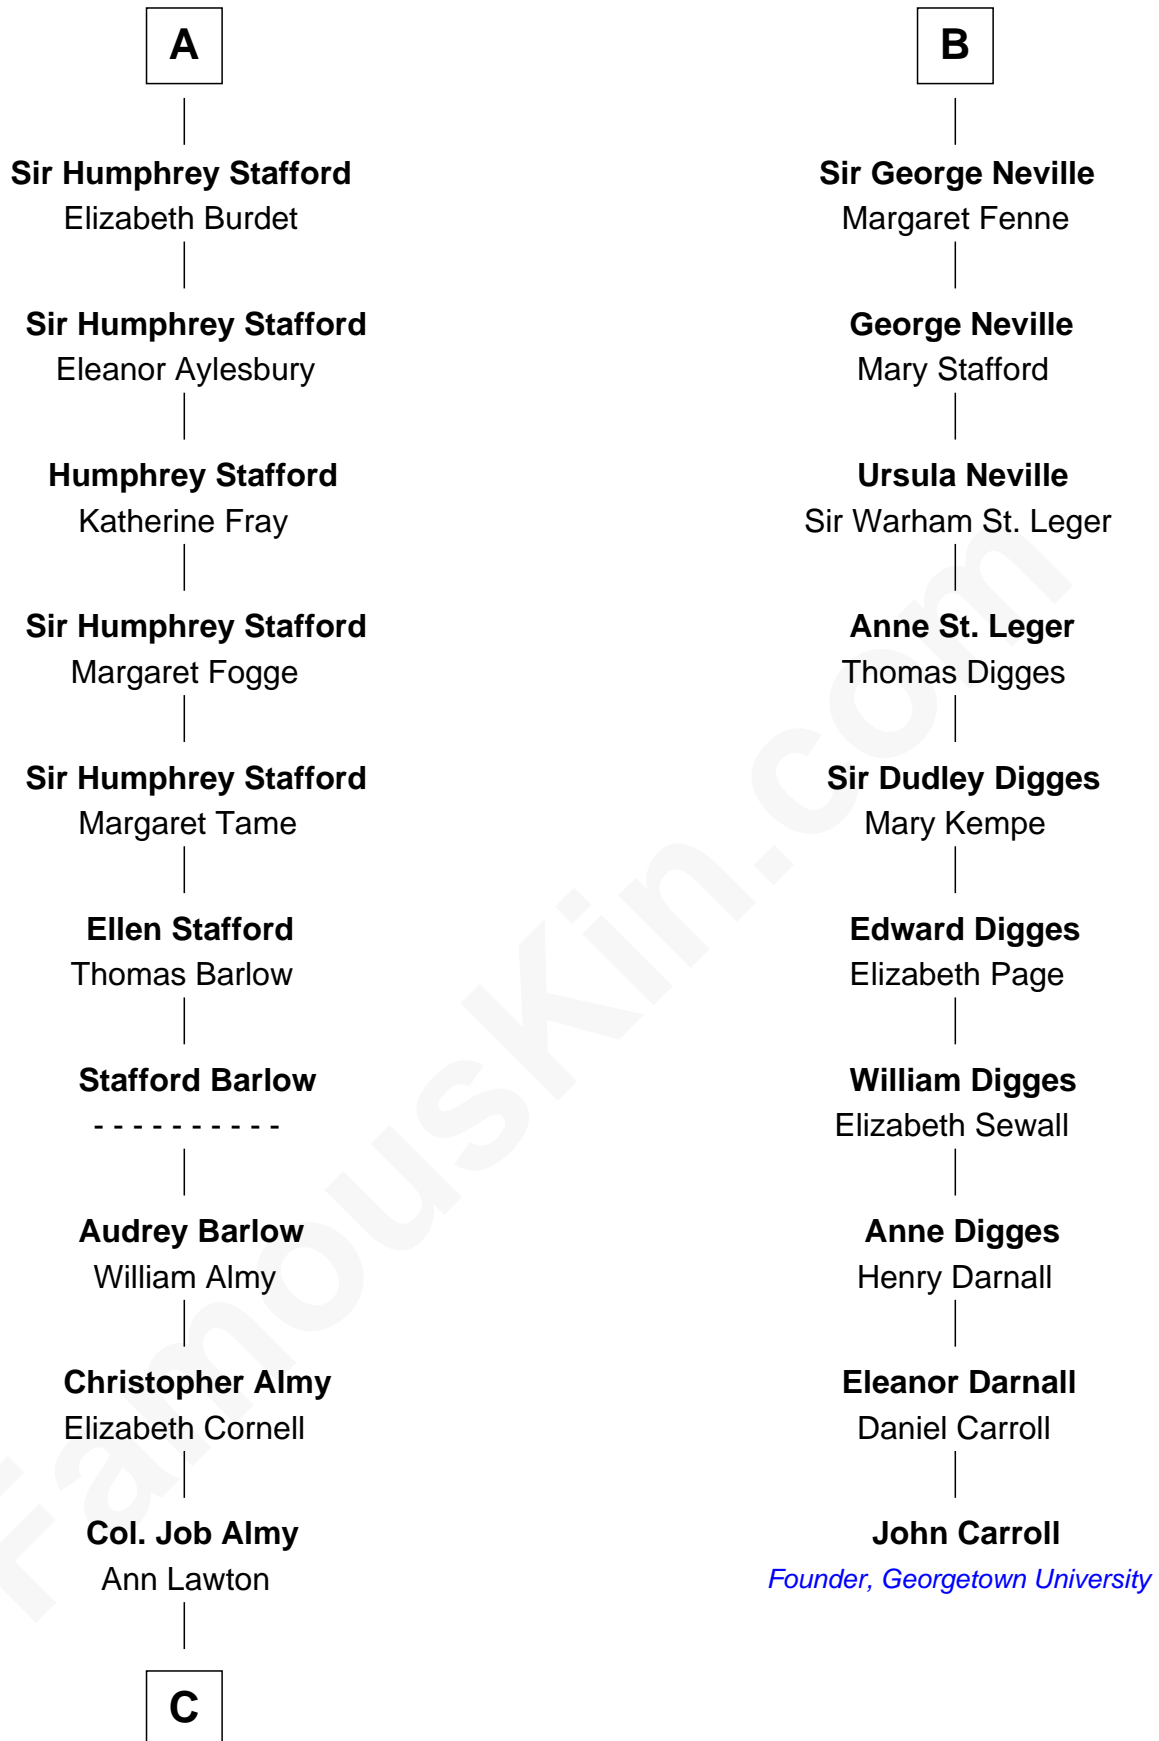

FamousKin.com

Relationship Chart of

William Ellery

Signer of the Declaration of Independence

16th cousin 2 times removed of

John Carroll

Founder of Georgetown University

C

—
Elizabeth Almy

William Ellery

—
William Ellery

Signer of Declaration of Independence

FamousKin.com